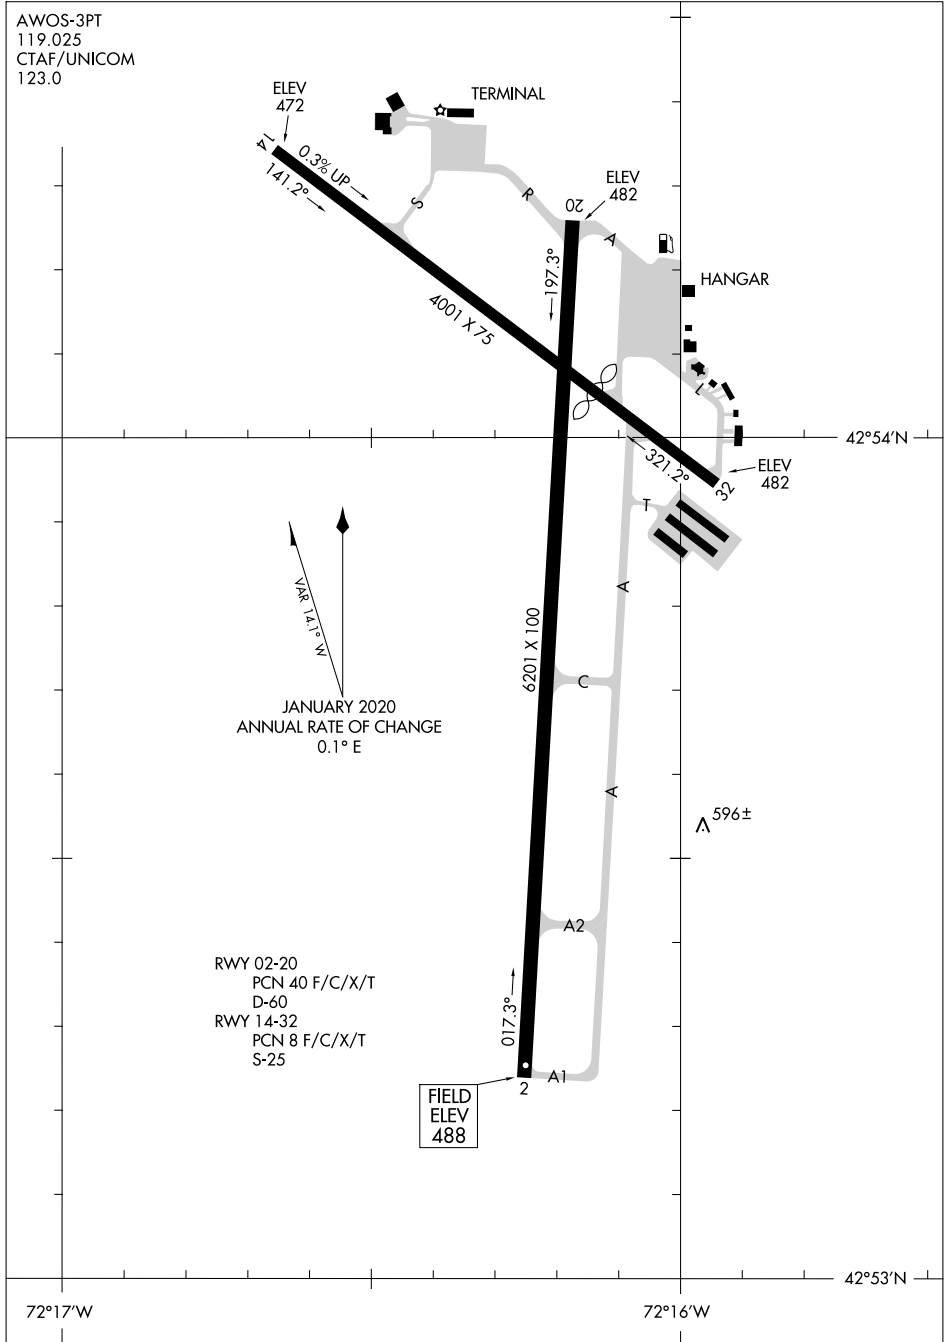

22083

AIRPORT DIAGRAM

AL-868 (FAA)

DILLANT/HOPKINS (EEN)
KEENE, NEW HAMPSHIRE

AWOS-3PT
119.025
CTAF/UNICOM
123.0

NE-1, 05 SEP 2024 to 03 OCT 2024

NE-1, 05 SEP 2024 to 03 OCT 2024

AIRPORT DIAGRAM

22083

KEENE, NEW HAMPSHIRE
DILLANT/HOPKINS (EEN)