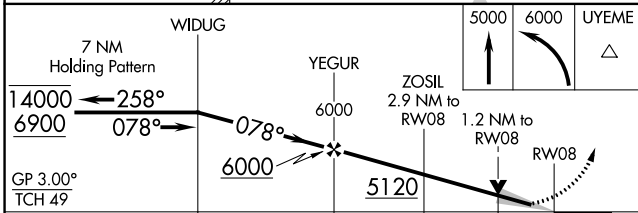

WAAS CH 40211 W08A	APP CRS 078°	Rwy Idg TDZE Apt Elev	8704 4149 4153
--	------------------------	-----------------------------	---

RNAV (GPS) RWY 8

JOSLIN FLD/MAGIC VALLEY RGNL (TWF')

RNP APCH - GPS.			MISSED APPROACH: Climb to 5000 then climbing left turn to 6000 direct UYEME and hold.		
⚠ For uncompensated Baro-VNAV systems, LNAV/VNAV NA below -15°C or above 54°C. Circling Rwy 30 NA at night.					

ASOS 135.025	TWIN FALLS APP CON* 126.7 353.75	TWIN FALLS TOWER* 118.2 (CTAF) 0 317.5	GND CON 121.7	CLNC DEL 123.65	UNICOM 122.95
------------------------	--	--	-------------------------	---------------------------	-------------------------