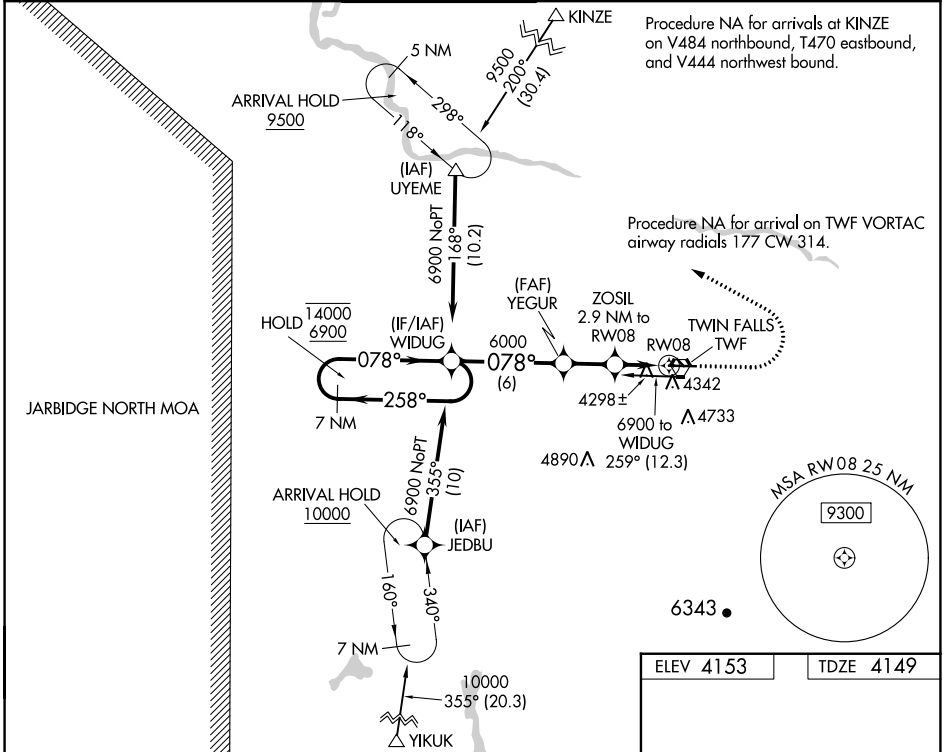

WAAS CH 40211 W08A	APP CRS 078°	Rwy Idg TDZE Apt Elev	8704 4149 4153
--	------------------------	-----------------------------	---

RNAV (GPS) RWY 8

JOSLIN FLD/MAGIC VALLEY RGNL (TWF')

RNP APCH - GPS.			MISSED APPROACH: Climb to 5000 then climbing left turn to 6000 direct UYEME and hold.		
⚠ For uncompensated Baro-VNAV systems, LNAV/VNAV NA below -15°C or above 54°C. Circling Rwy 30 NA at night.					

ASOS 135.025	TWIN FALLS APP CON* 126.7 353.75	TWIN FALLS TOWER* 118.2 (CTAF) 0 317.5	GND CON 121.7	CLNC DEL 123.65	UNICOM 122.95
------------------------	--	--	-------------------------	---------------------------	-------------------------

ELEV 4153	TDZE 4149
-----------	-----------

CATEGORY	A	B	C	D
LPV DA		4349-3/4	200 (200-3/4)	
LNAV/VNAV DA		4583-1 1/4	434 (500-1 1/4)	
LNAV MDA	4560-1	411 (500-1)	4560-1 1/8	411 (500-1 1/8)
CIRCLING	4700-1 547 (600-1)	4780-1 627 (700-1)	5100-2 3/4 947 (1000-2 3/4)	5100-3 947 (1000-3)

REIL Rwy 8 0
HIRL Rwy 8-26 0

NW-1, 05 SEP 2024 to 03 OCT 2024

NW-1, 05 SEP 2024 to 03 OCT 2024