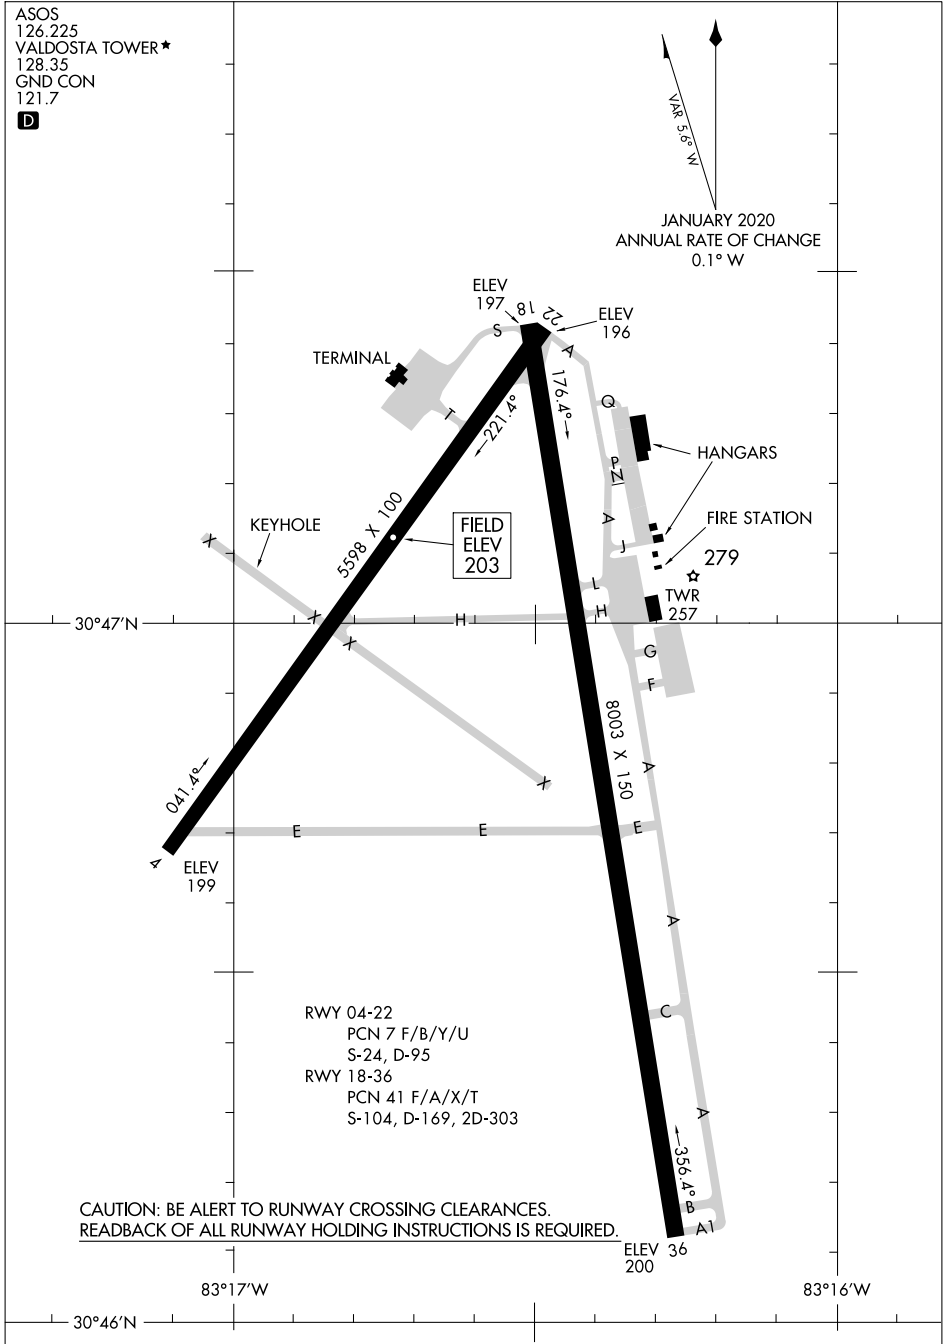

24249

# AIRPORT DIAGRAM

AL-892 (FAA)

VALDOSTA RGNL (VLD)  
VALDOSTA, GEORGIA

ASOS  
126.225  
VALDOSTA TOWER ★  
128.35  
GND CON  
121.7

D

↑  
VAR 3.0° N  
JANUARY 2020  
ANNUAL RATE OF CHANGE  
0.1° W

SE-4, 05 SEP 2024 to 03 OCT 2024

SE-4, 05 SEP 2024 to 03 OCT 2024

CAUTION: BE ALERT TO RUNWAY CROSSING CLEARANCES.  
READBACK OF ALL RUNWAY HOLDING INSTRUCTIONS IS REQUIRED.

RWY 04-22  
PCN 7 F/B/Y/U  
S-24, D-95

RWY 18-36  
PCN 41 F/A/X/T  
S-104, D-169, 2D-303