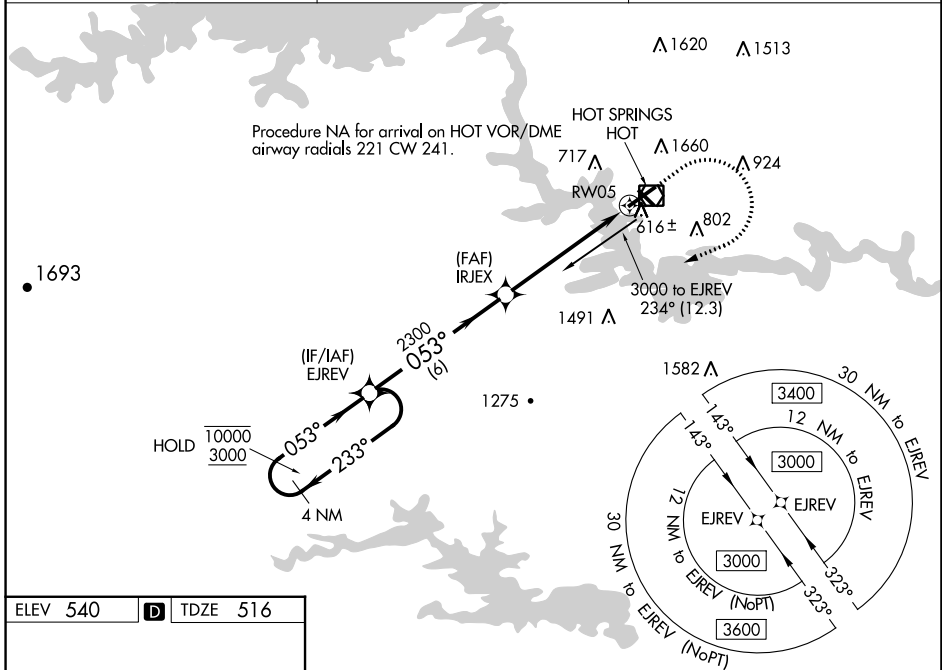

WAAS CH <b>86343</b> <b>W05A</b>	APP CRS <b>053°</b>	Rwy Idg TDZE Apt Elev	<b>6595</b> <b>516</b> <b>540</b>
--	------------------------	-----------------------------	---

# RNAV (GPS) RWY 5

MEML FLD (HOT)

RNP APCH.		MALS R	MISSED APPROACH: Climb to 1300 then climbing right turn 3000 direct EJREV and hold.
NA For inop ALS, increase all Cats visibility to 1 2/3 SM.			

ASOS <b>119.925</b>	MEMPHIS CENTER <b>128.475 377.15</b>	UNICOM <b>123.0</b> (CTAF)
------------------------	---	-------------------------------

ELEV 540	<b>D</b>	TDZE 516
----------	----------	----------

SC-1, 05 SEP 2024 to 03 OCT 2024

SC-1, 05 SEP 2024 to 03 OCT 2024