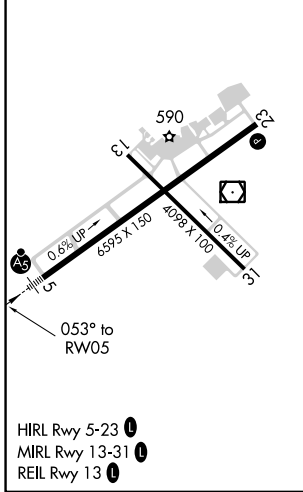

SC-1, 05 SEP 2024 to 03 OCT 2024

SC-1, 05 SEP 2024 to 03 OCT 2024