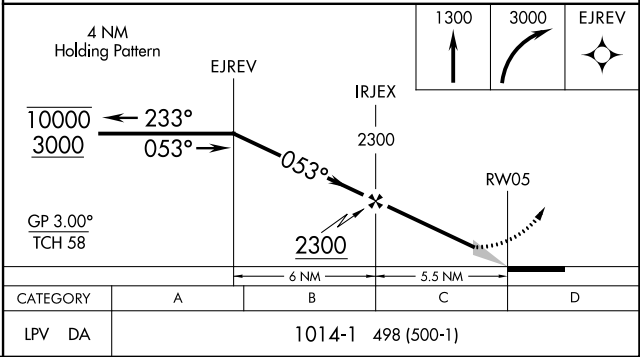

SC-1, 05 SEP 2024 to 03 OCT 2024

SC-1, 05 SEP 2024 to 03 OCT 2024