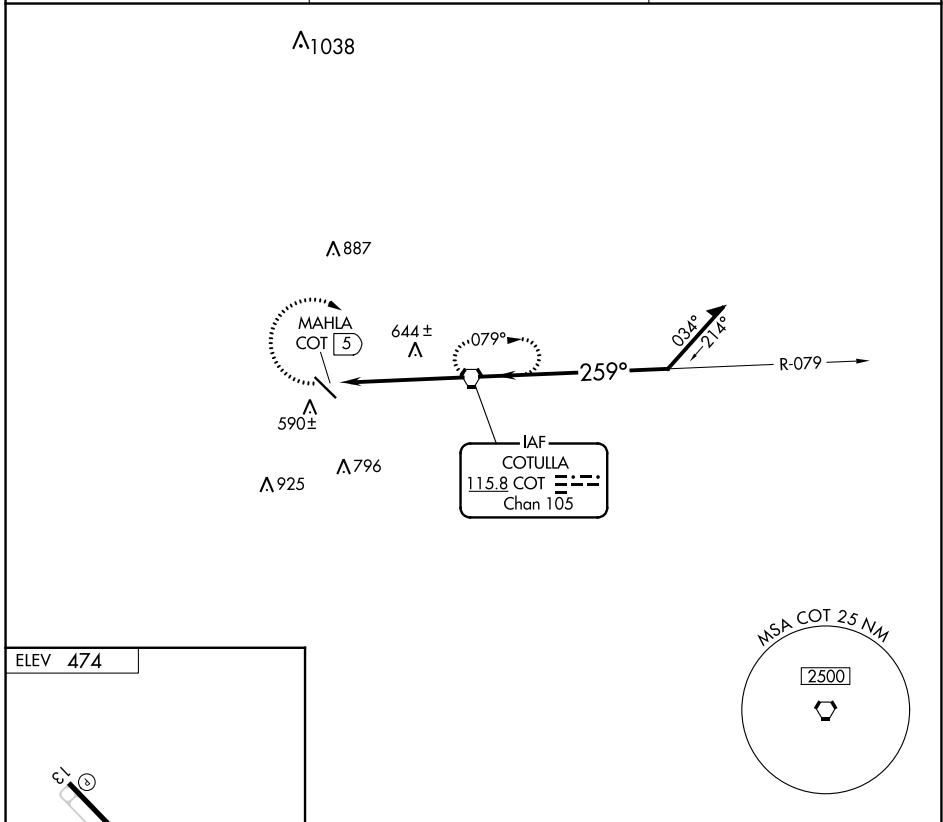

VORTAC COT 115.8 Chan 105	APP CRS 259°	Rwy Idg TDZE Apt Elev	N/A N/A 474
---	------------------------	-----------------------------	--

VOR-A

COTULLA-LA SALLE COUNTY (COT)

⚠ When local altimeter setting not received, use Pleasanton Muni altimeter setting; increase all MDA 120 feet, Circling Cat C visibility ½ SM.

⚠ MISSED APPROACH: Climbing right turn to 2100 direct COT VORTAC and hold.

ASOS 118.325	HOUSTON CENTER 134.6 322.5	UNICOM 122.7 (CTAF) 0
------------------------	--------------------------------------	---------------------------------

FAF to MAP 5 NM						CATEGORY	A	B	C	D
Knots	60	90	120	150	180	<input checked="" type="checkbox"/> CIRCLING	920-1 446 (500-1)	940-1 466 (500-1)	1120-1¾ 646 (700-1¾)	NA
Min:Sec	5:00	3:20	2:30	2:00	1:40					

SC-3, 05 SEP 2024 to 03 OCT 2024

SC-3, 05 SEP 2024 to 03 OCT 2024