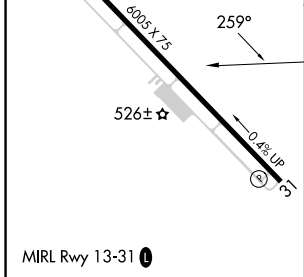

VORTAC COT 115.8 Chan 105	APP CRS 259°	Rwy Idg TDZE Apt Elev	N/A N/A 474
---	------------------------	-----------------------------	--

VOR-A

COTULLA-LA SALLE COUNTY (COT)

⚠ When local altimeter setting not received, use Pleasanton Muni altimeter setting; increase all MDA 120 feet, Circling Cat C visibility ½ SM.

⚠ MISSED APPROACH: Climbing right turn to 2100 direct COT VORTAC and hold.

ASOS 118.325	HOUSTON CENTER 134.6 322.5	UNICOM 122.7 (CTAF) 0
------------------------	--------------------------------------	---------------------------------

FAF to MAP 5 NM						CATEGORY	A	B	C	D
Knots	60	90	120	150	180	<input checked="" type="checkbox"/> CIRCLING	920-1 446 (500-1)	940-1 466 (500-1)	1120-1¾ 646 (700-1¾)	NA
Min:Sec	5:00	3:20	2:30	2:00	1:40					