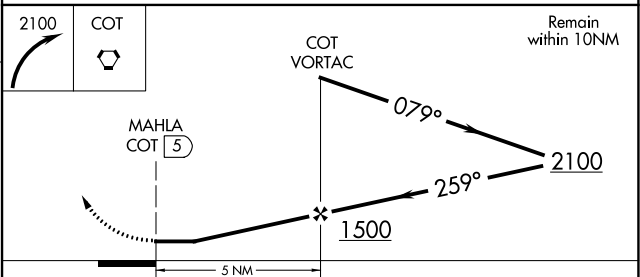

VORTAC COT 115.8 Chan 105	APP CRS 259°	Rwy Idg TDZE Apt Elev	N/A N/A 474
---	------------------------	-----------------------------	--

VOR-A

COTULLA-LA SALLE COUNTY (COT)

⚠ When local altimeter setting not received, use Pleasanton Muni altimeter setting; increase all MDA 120 feet, Circling Cat C visibility ½ SM.

⚠ MISSED APPROACH: Climbing right turn to 2100 direct COT VORTAC and hold.

ASOS 118.325	HOUSTON CENTER 134.6 322.5	UNICOM 122.7 (CTAF) 0
------------------------	--------------------------------------	---------------------------------