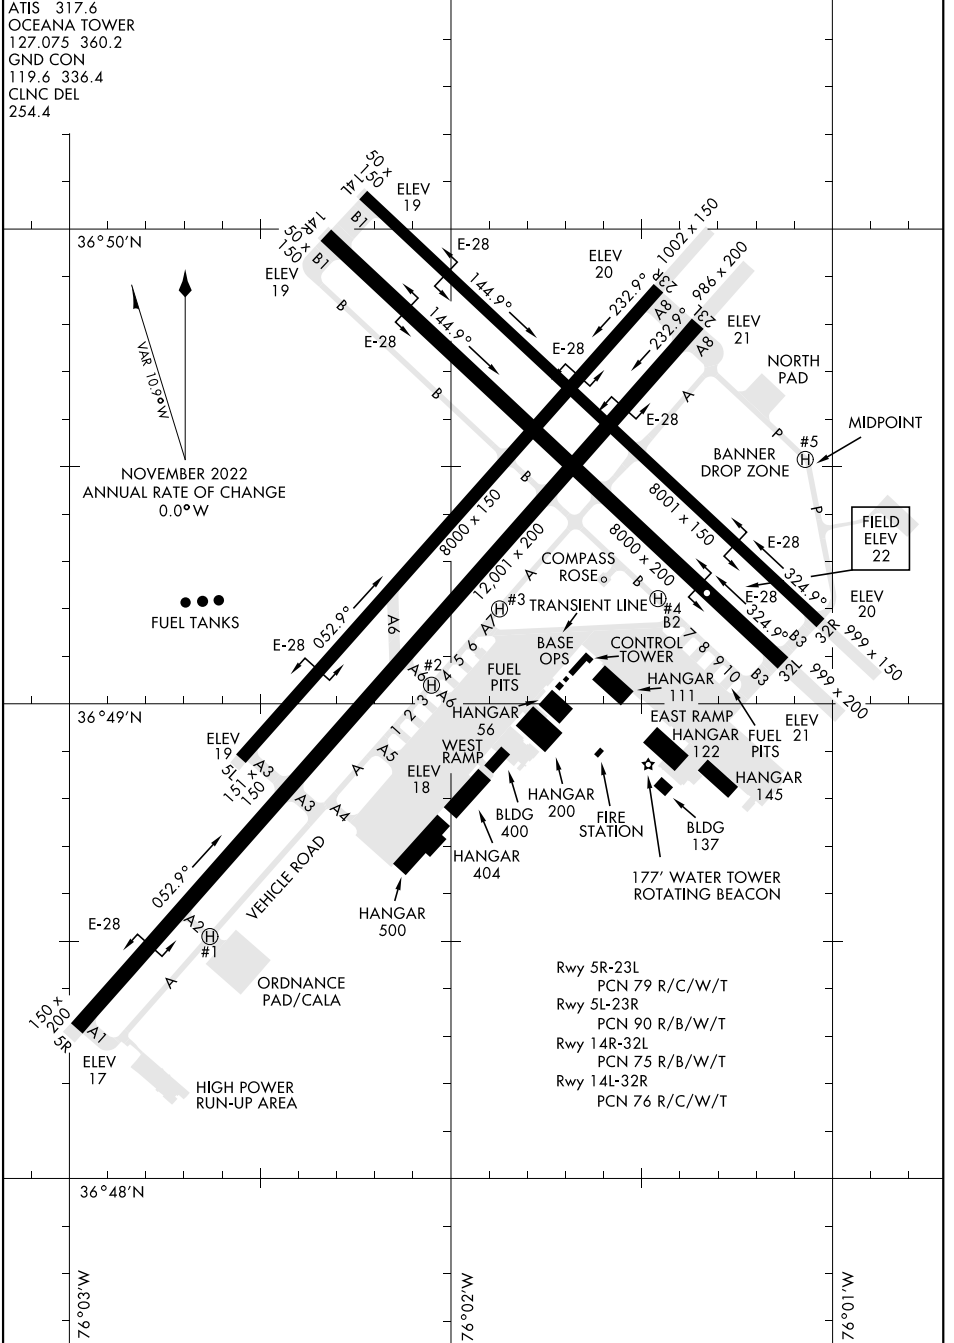

24081

AIRPORT DIAGRAM

OCEANA NAS (APOLLO SOUCEK FLD) (KNTU)

VIRGINIA BEACH, VIRGINIA

[USN]

ATIS 317.6
 OCEANA TOWER
 127.075 360.2
 GND CON
 119.6 336.4
 CLNC DEL
 254.4

NE-3, 05 SEP 2024 to 03 OCT 2024

NE-3, 05 SEP 2024 to 03 OCT 2024

AIRPORT DIAGRAM

OCEANA NAS (APOLLO SOUCEK FLD) (KNTU)

VIRGINIA BEACH, VIRGINIA