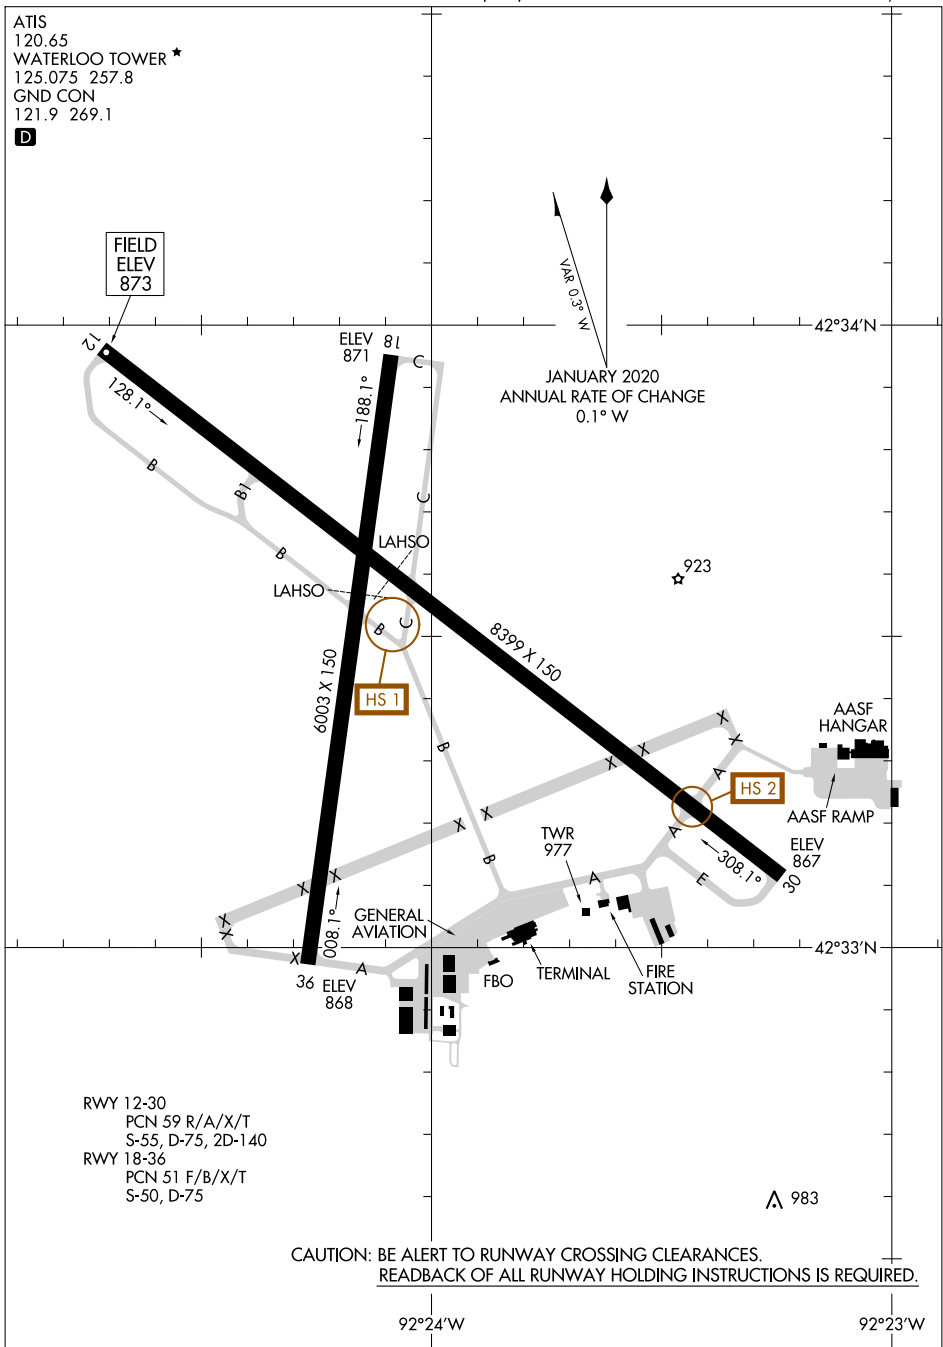

22027

AIRPORT DIAGRAM

AL-945 (FAA)

WATERLOO RGNL (A.L.O)

WATERLOO, IOWA

ATIS
 120.65
 WATERLOO TOWER ★
 125.075 257.8
 GND CON
 121.9 269.1

D

NC-3, 05 SEP 2024 to 03 OCT 2024

NC-3, 05 SEP 2024 to 03 OCT 2024

CAUTION: BE ALERT TO RUNWAY CROSSING CLEARANCES.
 READBACK OF ALL RUNWAY HOLDING INSTRUCTIONS IS REQUIRED.

AIRPORT DIAGRAM

22027

WATERLOO, IOWA

WATERLOO RGNL (A.L.O)