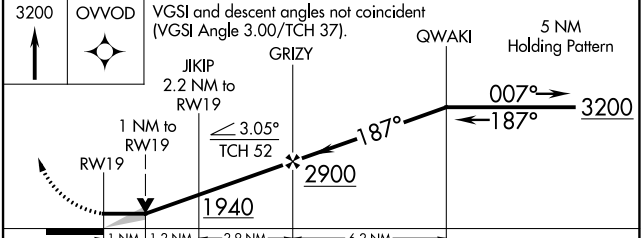

RNAV (GPS) RWY 19

EMPORIA MUNI (EMP)

APP CRS	Rwy Idg	5005
187°	TDZE	1208
	Apt Elev	1208

RNP APCH-GPS.
 Circling NA to Rwy 6 and 24.
 MISSED APPROACH: Climb to 3200 direct OVVOD and hold.

ASOS 126.125	KANSAS CITY CENTER 127.725 270.25	UNICOM 122.8 (CTAF) 0
------------------------	---	---------------------------------

NC-2, 05 SEP 2024 to 03 OCT 2024

NC-2, 05 SEP 2024 to 03 OCT 2024

CATEGORY	A	B	C	D
LNAV MDA	1560-1 352 (400-1)			NA
CIRCLING	1660-1	452 (500-1)	1880-2 672 (700-2)	NA