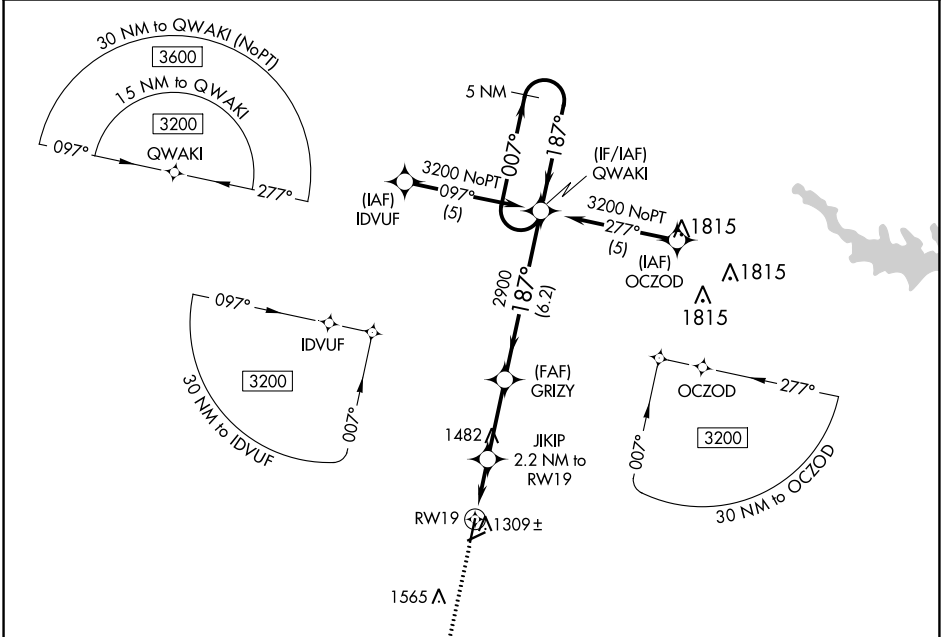

RNAV (GPS) RWY 19

EMPORIA MUNI (EMP)

APP CRS	Rwy Idg	5005
187°	TDZE	1208
	Apt Elev	1208

RNP APCH-GPS.
 Circling NA to Rwy 6 and 24.
 MISSED APPROACH: Climb to 3200 direct OVVOD and hold.

ASOS 126.125	KANSAS CITY CENTER 127.725 270.25	UNICOM 122.8 (CTAF) 0
------------------------	---	---------------------------------

NC-2, 05 SEP 2024 to 03 OCT 2024

NC-2, 05 SEP 2024 to 03 OCT 2024

CATEGORY	A	B	C	D
LNAV MDA	1560-1 352 (400-1)			NA
CIRCLING	1660-1	452 (500-1)	1880-2 672 (700-2)	NA