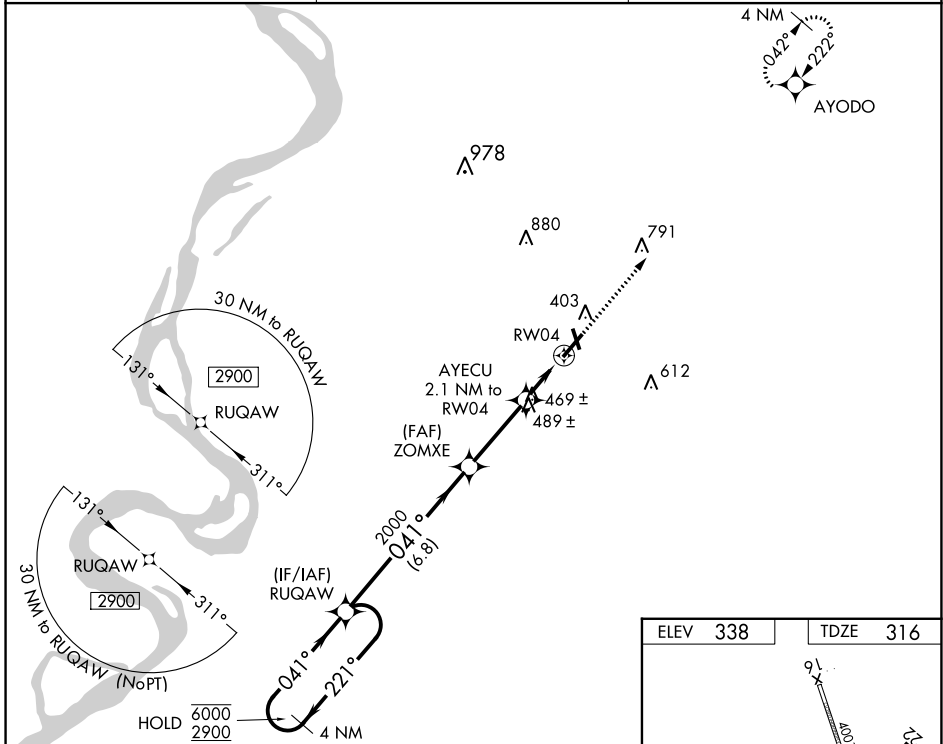

WAAS CH 82320 W04A	APP CRS 041°	Rwy ldg TDZE Apt Elev	5698 316 338
--	------------------------	-----------------------------	---

RNAV (GPS) RWY 4

DYERSBURG RGNL (DYR)

RNP APCH.

⚠ Circling to Rwy 16, 34 NA at night. Rwy 4 helicopter visibility reduction below 3/4 SM NA. For uncompensated Baro-VNAV systems, LNAV/VNAV NA below -15°C or above 54°C.

MISSED APPROACH: Climb to 2900 direct AYODO and hold.

AWOS-3PT 135.625	MEMPHIS CENTER 134.65 316.15	UNICOM 123.05 (CTAF) 0
----------------------------	--	----------------------------------

CATEGORY	A		B		C		D
LPV DA	588-1		272 (300-1)				
LNAV/VNAV DA	801-1 3/8		485 (500-1 3/8)				
LNAV MDA	720-1		404 (400-1)		720-1 1/8		404 (400-1 1/8)
CIRCLING	740-1 402 (500-1)		800-1 462 (500-1)		1040-2 702 (800-2)		1240-3 902 (1000-3)

SE-1, 05 SEP 2024 to 03 OCT 2024

SE-1, 05 SEP 2024 to 03 OCT 2024