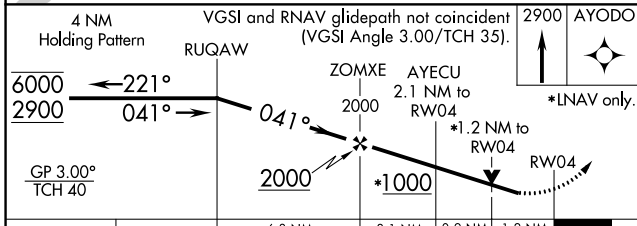

WAAS CH 82320 W04A	APP CRS 041°	Rwy ldg TDZE Apt Elev	5698 316 338
--	------------------------	-----------------------------	---

RNAV (GPS) RWY 4

DYERSBURG RGNL (DYR)

RNP APCH.

⚠ Circling to Rwy 16, 34 NA at night. Rwy 4 helicopter visibility reduction below 3/4 SM NA. For uncompensated Baro-VNAV systems, LNAV/VNAV NA below -15°C or above 54°C.

MISSED APPROACH: Climb to 2900 direct AYODO and hold.

AWOS-3PT 135.625	MEMPHIS CENTER 134.65 316.15	UNICOM 123.05 (CTAF) 0
----------------------------	--	----------------------------------

CATEGORY	A		B		C		D
LPV DA	588-1		272 (300-1)				
LNAV/VNAV DA	801-1 3/8		485 (500-1 3/8)				
LNAV MDA	720-1		404 (400-1)		720-1 1/8		404 (400-1 1/8)
CIRCLING	740-1 402 (500-1)		800-1 462 (500-1)		1040-2 702 (800-2)		1240-3 902 (1000-3)