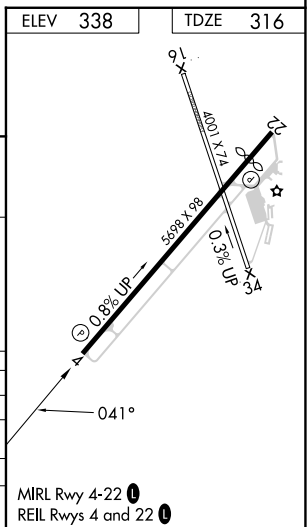

WAAS CH 82320 W04A	APP CRS 041°	Rwy ldg TDZE Apt Elev	5698 316 338
--	------------------------	-----------------------------	---

RNAV (GPS) RWY 4

DYERSBURG RGNL (DYR)

RNP APCH.

⚠ Circling to Rwy 16, 34 NA at night. Rwy 4 helicopter visibility reduction below 3/4 SM NA. For uncompensated Baro-VNAV systems, LNAV/VNAV NA below -15°C or above 54°C.

MISSED APPROACH: Climb to 2900 direct AYODO and hold.

AWOS-3PT 135.625	MEMPHIS CENTER 134.65 316.15	UNICOM 123.05 (CTAF) 0
----------------------------	--	----------------------------------

CATEGORY	A		B		C		D
LPV DA	588-1		272 (300-1)				
LNAV/VNAV DA	801-1 3/8		485 (500-1 3/8)				
LNAV MDA	720-1		404 (400-1)		720-1 1/8		404 (400-1 1/8)
CIRCLING	740-1 402 (500-1)		800-1 462 (500-1)		1040-2 702 (800-2)		1240-3 902 (1000-3)