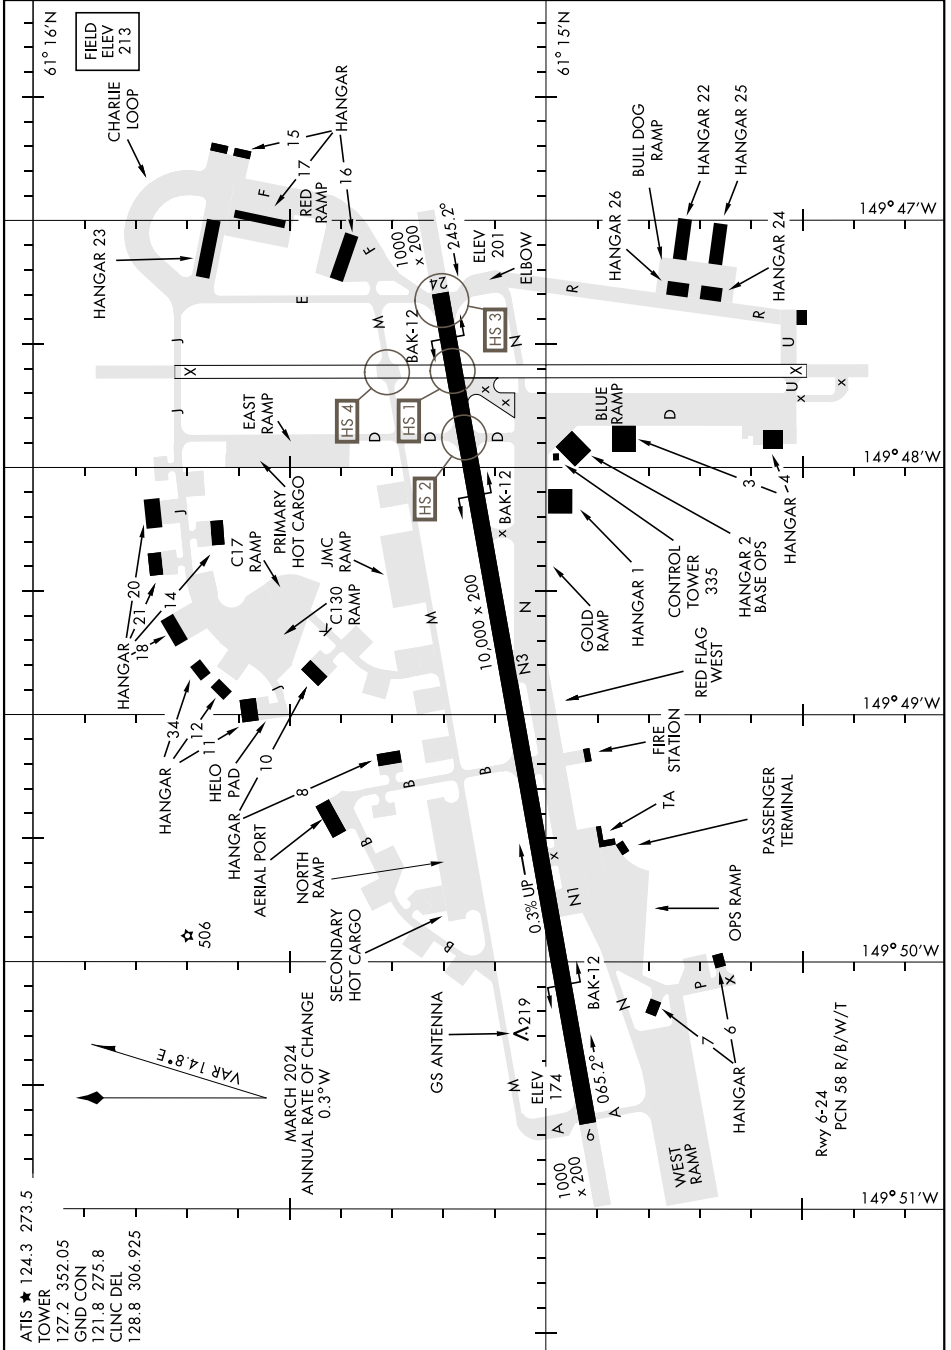

AIRPORT DIAGRAM

[USAF]

ELMENDORF AFB (PAED)

ANCHORAGE, ALASKA

AK, 05 SEP 2024 to 31 OCT 2024

AK, 05 SEP 2024 to 31 OCT 2024

AIRPORT DIAGRAM

ANCHORAGE, ALASKA

ELMENDORF AFB (PAED)

ATIS ★ 124.3 273.5
 TOWER 127.2 352.05
 GND CON 121.8 275.8
 CUNC DEL 128.8 306.925

Rwy 6-24
 PCN 58 R/B/W/T

VAR 14.8° E
 ANNUAL RATE OF CHANGE
 0.3° W

★ 506

★ 506

★ 506

★ 506

★ 506

★ 506

★ 506