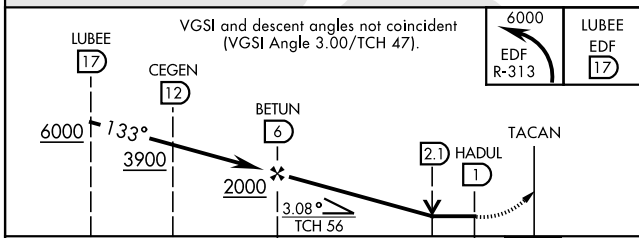

TACAN Z RWY 16

TACAN Chan	EDF 81	APCH CRS	133°	Rwy Idg	7493
				TDZE	213
				Arprt Elev	213

[USAF]

ELMENDORF AFB (PAED)

▼ * Circling not authorized SW of Rwy 6 and 34.
 Visibility reduction by Helicopters NA.
 MISSED APPROACH: Climbing left turn to 6000 via EDF TACAN R-313 to LUBEE and hold. Continue climb-in-hold to 6000.

ATIS ★	ANCHORAGE APP CON	TOWER	GND CON	CLNC DEL	PAR
124.3 273.5	118.6 290.5 (N) 123.8 259.3 (S)	127.2 352.05	121.8 275.8	128.8 306.925	

CATEGORY	A	B	C	D
S-16	740-1	527 (600-1)	740-1½	527 (600-1½)
CIRCLING*	840-1	627 (700-1)	920-2 707 (800-2)	1020-2½ 807 (900-2½)