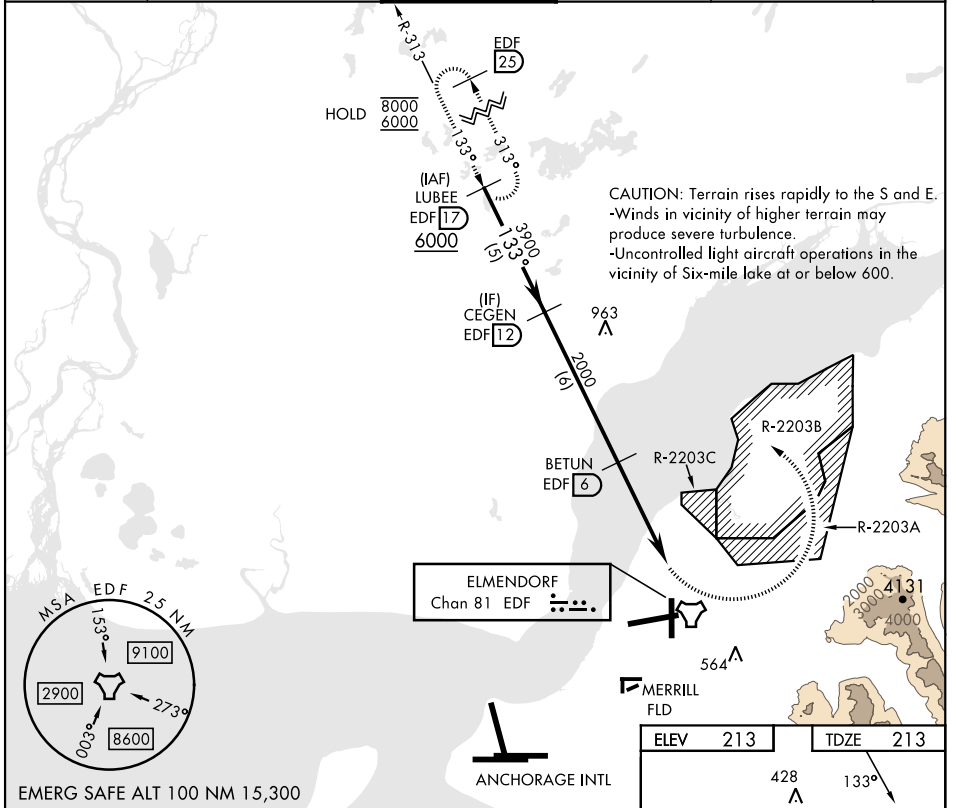

TACAN Z RWY 16

TACAN Chan	EDF 81	APCH CRS	133°	Rwy Idg	7493
				TDZE	213
				Arprt Elev	213

[USAF]

ELMENDORF AFB (PAED)

▼ * Circling not authorized SW of Rwy 6 and 34.
 Visibility reduction by Helicopters NA.
 MISSED APPROACH: Climbing left turn to 6000 via EDF TACAN R-313 to LUBEE and hold. Continue climb-in-hold to 6000.

ATIS ★	ANCHORAGE APP CON	TOWER	GND CON	CLNC DEL	PAR
124.3 273.5	118.6 290.5 (N) 123.8 259.3 (S)	127.2 352.05	121.8 275.8	128.8 306.925	

CATEGORY	A	B	C	D
S-16	740-1	527 (600-1)	740-1½	527 (600-1½)
CIRCLING*	840-1	627 (700-1)	920-2 707 (800-2)	1020-2½ 807 (900-2½)

TACAN Z RWY 16

AK, 05 SEP 2024 to 31 OCT 2024

AK, 05 SEP 2024 to 31 OCT 2024