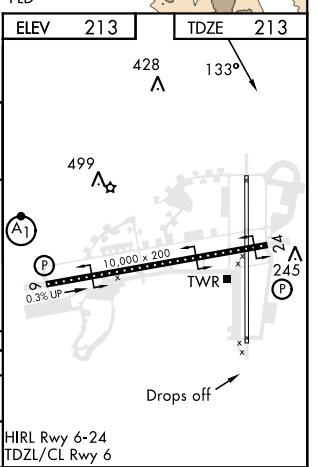

TACAN Z RWY 16

TACAN Chan	EDF 81	APCH CRS	133°	Rwy Idg	7493
				TDZE	213
				Arprt Elev	213

[USAF]

ELMENDORF AFB (PAED)

▼ * Circling not authorized SW of Rwy 6 and 34.
 Visibility reduction by Helicopters NA.
 MISSED APPROACH: Climbing left turn to 6000 via EDF TACAN R-313 to LUBEE and hold. Continue climb-in-hold to 6000.

ATIS ★	ANCHORAGE APP CON	TOWER	GND CON	CLNC DEL	PAR
124.3 273.5	118.6 290.5 (N) 123.8 259.3 (S)	127.2 352.05	121.8 275.8	128.8 306.925	

CATEGORY	A	B	C	D
S-16	740-1	527 (600-1)	740-1½	527 (600-1½)
CIRCLING*	840-1	627 (700-1)	920-2 707 (800-2)	1020-2½ 807 (900-2½)

TACAN Z RWY 16

AK, 05 SEP 2024 to 31 OCT 2024

AK, 05 SEP 2024 to 31 OCT 2024