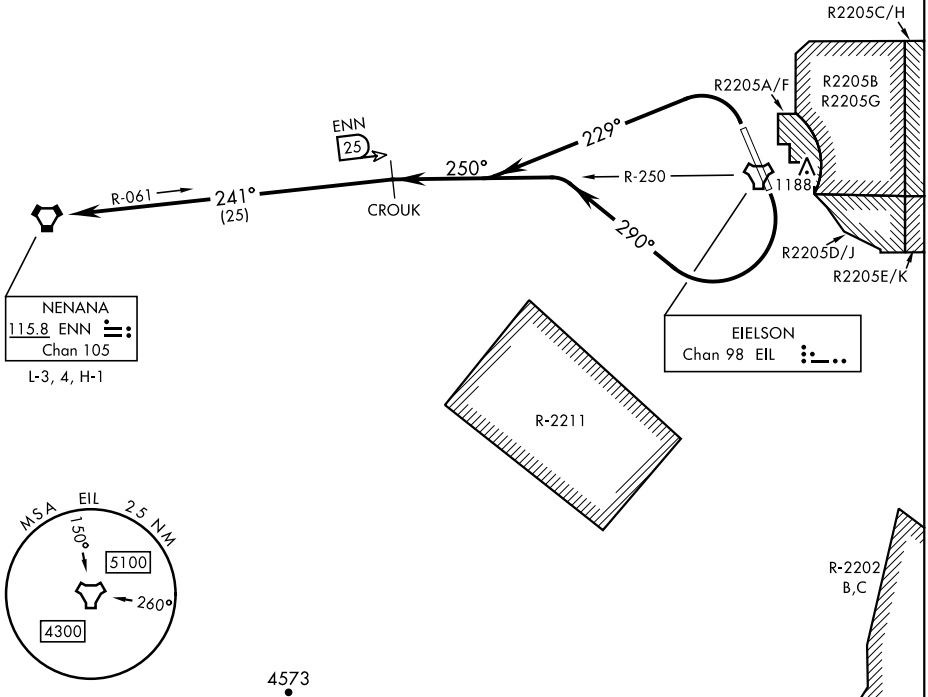

NENANA SIX DEPARTURE (NENNA6•ENN)

ATIS ★ 119.9 273.5
 CLNC DEL 343.7
 GND CON 121.8 275.8
 TOWER ★ 127.2 352.05
 FAIRBANKS DEP CON 127.1 251.1

AL-1729 [USAF]

CAUTION: Mountainous terrain
 East of Eielson AFB and South
 of departure route.

AK, 05 SEP 2024 to 31 OCT 2024

AK, 05 SEP 2024 to 31 OCT 2024

DEPARTURE ROUTE DESCRIPTION

TAKEOFF RWY 14: Turn right heading 290° to intercept EIL TACAN R-250 outbound to CROUK and climb to assigned altitude, thence...

TAKEOFF RWY 32: Turn left heading 229° to intercept EIL TACAN R-250 outbound to CROUK and climb to assigned altitude, thence...

...intercept ENN VORTAC R-061 inbound to NENANA then via assigned route.

NENANA SIX DEPARTURE (NENNA6•ENN)