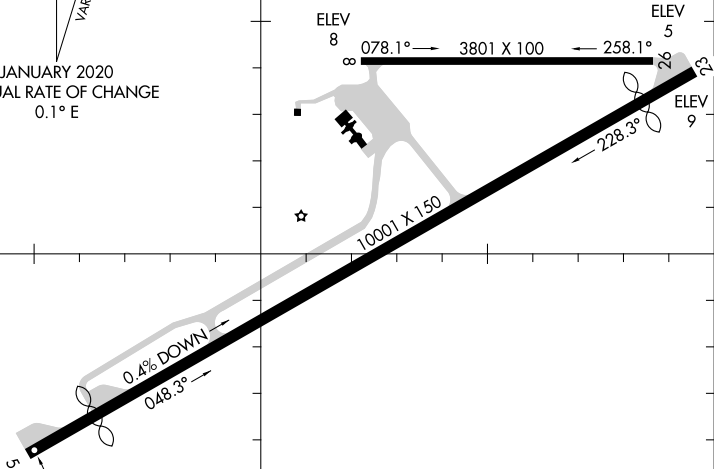

22083

AIRPORT DIAGRAM

AL-5018 (FAA)

PAGO PAGO INTL (PPG) (NSTU)
PAGO PAGO, AS

AWOS-3PT
127.925
CTAF
122.9

1281±

170°43'W

170°42'W

14°19'S

14°20'S

14°21'S

FIELD
ELEV
31

RWY 05-23
PCN 60 F/A/W/T
S-75, D-170, 2D-250, 2D/2D2-600
RWY 08-26
PCN 45 F/A/W/T
S-75, D-150, 2D-230, 2D/2D2-550

PAC: 05 SEP 2024 to 31 OCT 2024

PAC: 05 SEP 2024 to 31 OCT 2024