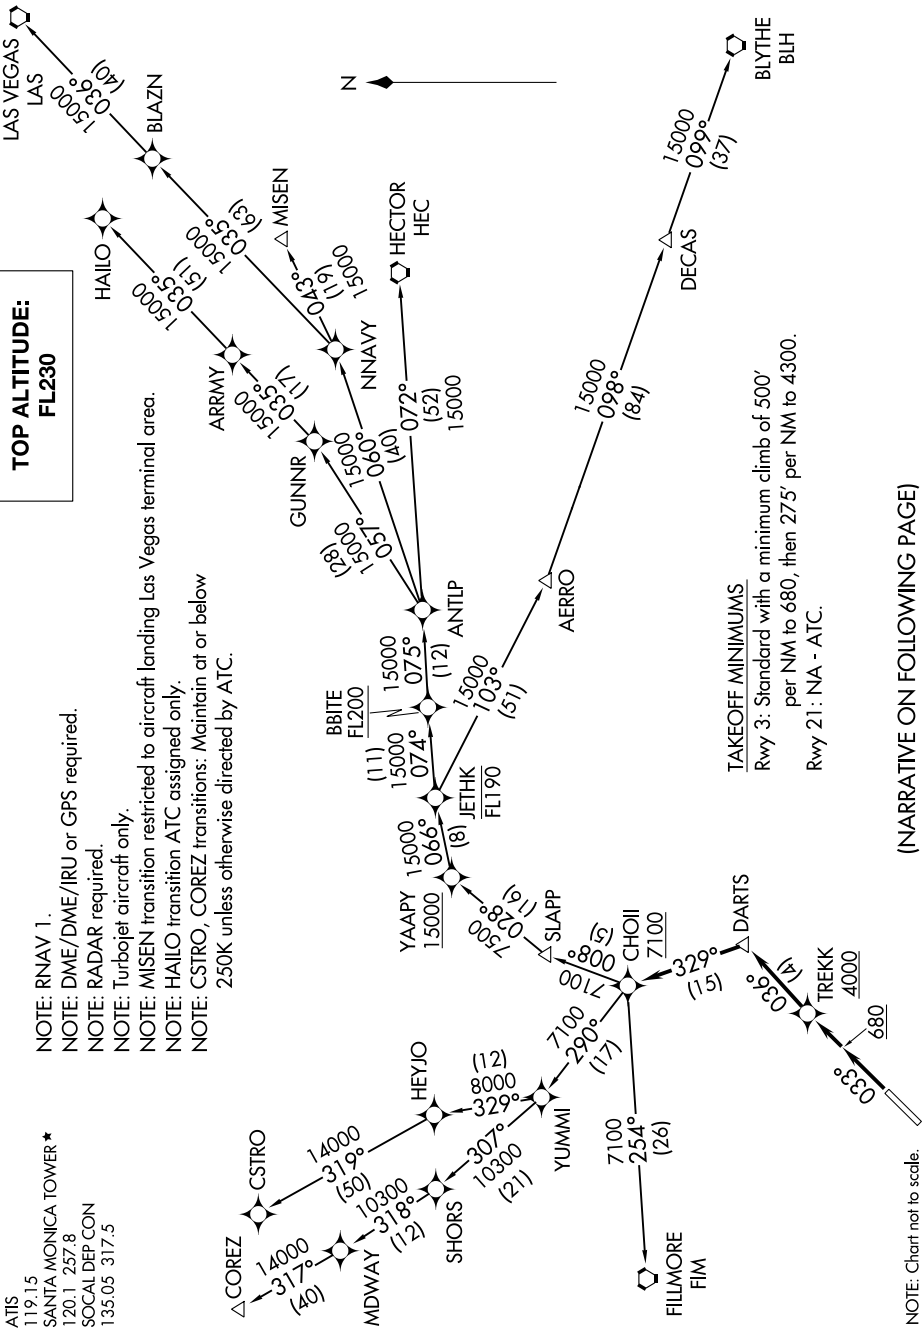

CHOI THREE DEPARTURE (RNAV)

AL-5023 (FAA)

SANTA MONICA MUNI (SMO)
SANTA MONICA, CALIFORNIA

SW-3, 05 SEP 2024 to 03 OCT 2024

ATIS 119.15
SANTA MONICA TOWER * 120.1 257.8
SOCIAL DEP CON 135.05 317.5

CHOI THREE DEPARTURE (RNAV)

(CHOI3.CHOI) 10SEP20

SANTA MONICA, CALIFORNIA
SANTA MONICA MUNI (SMO)

NOTE: Chart not to scale.

SW-3, 05 SEP 2024 to 03 OCT 2024