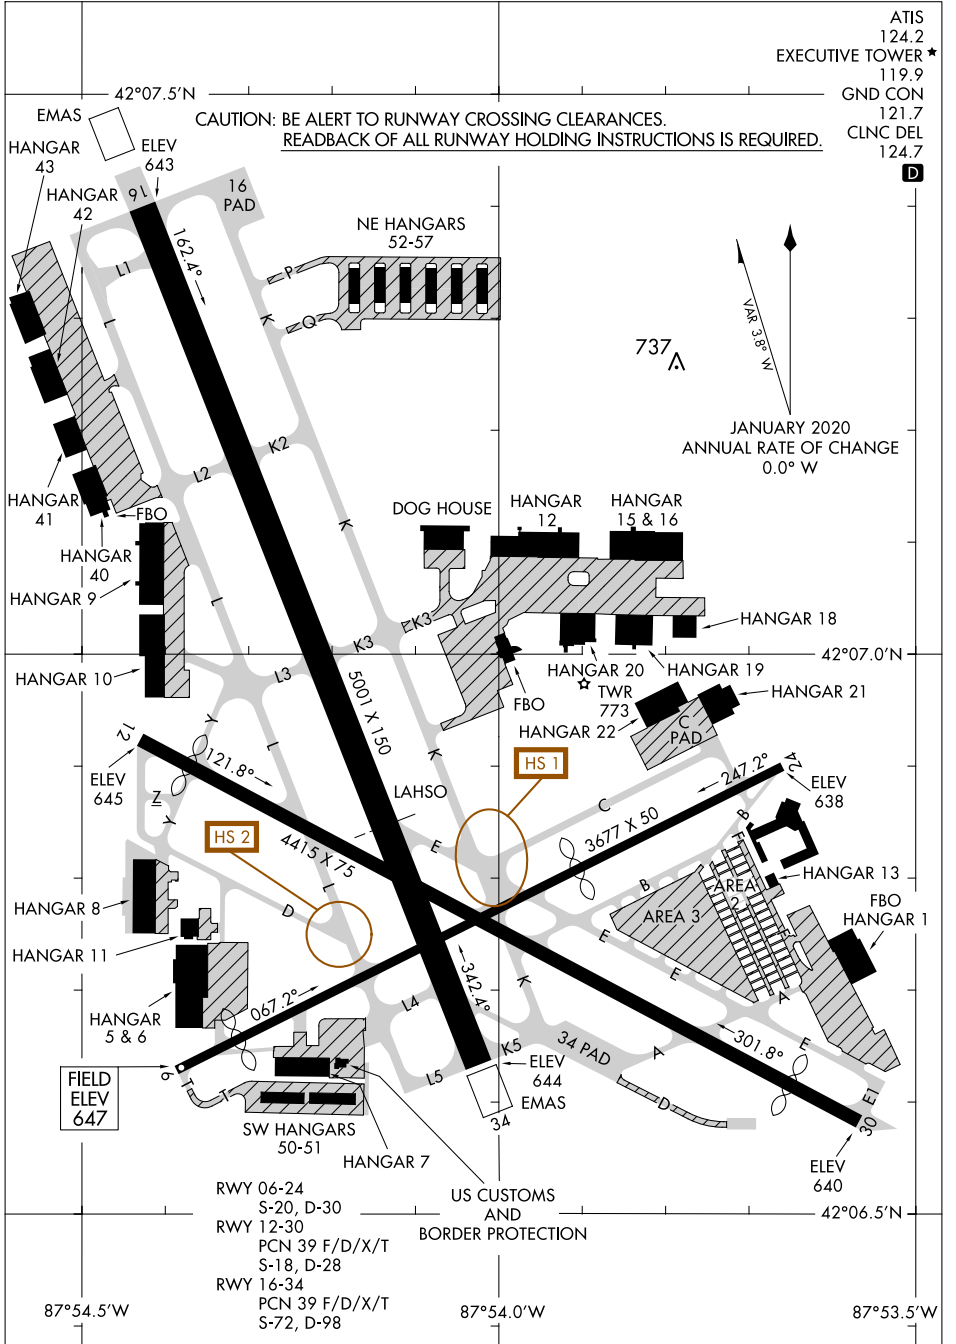

AIRPORT DIAGRAM

AL-5028 (FAA) CHICAGO/PROSPECT HEIGHTS/WHEELING, ILLINOIS
CHICAGO EXEC (PWK)

EC-3, 05 SEP 2024 to 03 OCT 2024

EC-3, 05 SEP 2024 to 03 OCT 2024

AIRPORT DIAGRAM

CHICAGO/PROSPECT HEIGHTS/WHEELING, ILLINOIS
CHICAGO EXEC (PWK)