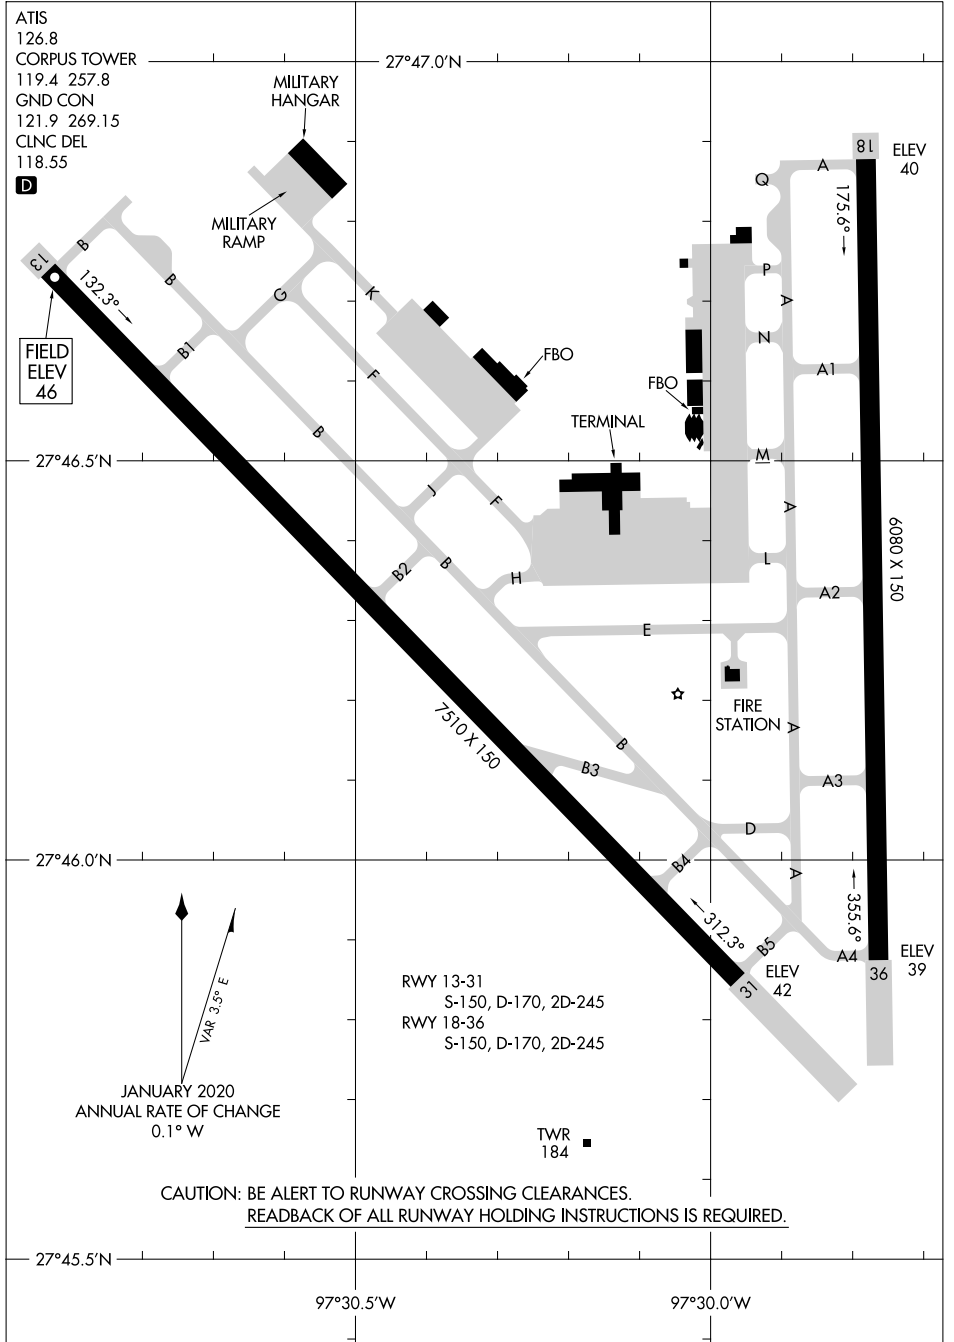

20086

AIRPORT DIAGRAM

AL-5032 (FAA)

CORPUS CHRISTI INTL (CRP)
CORPUS CHRISTI, TEXAS

SC-3, 05 SEP 2024 to 03 OCT 2024

SC-3, 05 SEP 2024 to 03 OCT 2024

RWY 13-31
S-150, D-170, 2D-245

RWY 18-36
S-150, D-170, 2D-245

CAUTION: BE ALERT TO RUNWAY CROSSING CLEARANCES.
READBACK OF ALL RUNWAY HOLDING INSTRUCTIONS IS REQUIRED.