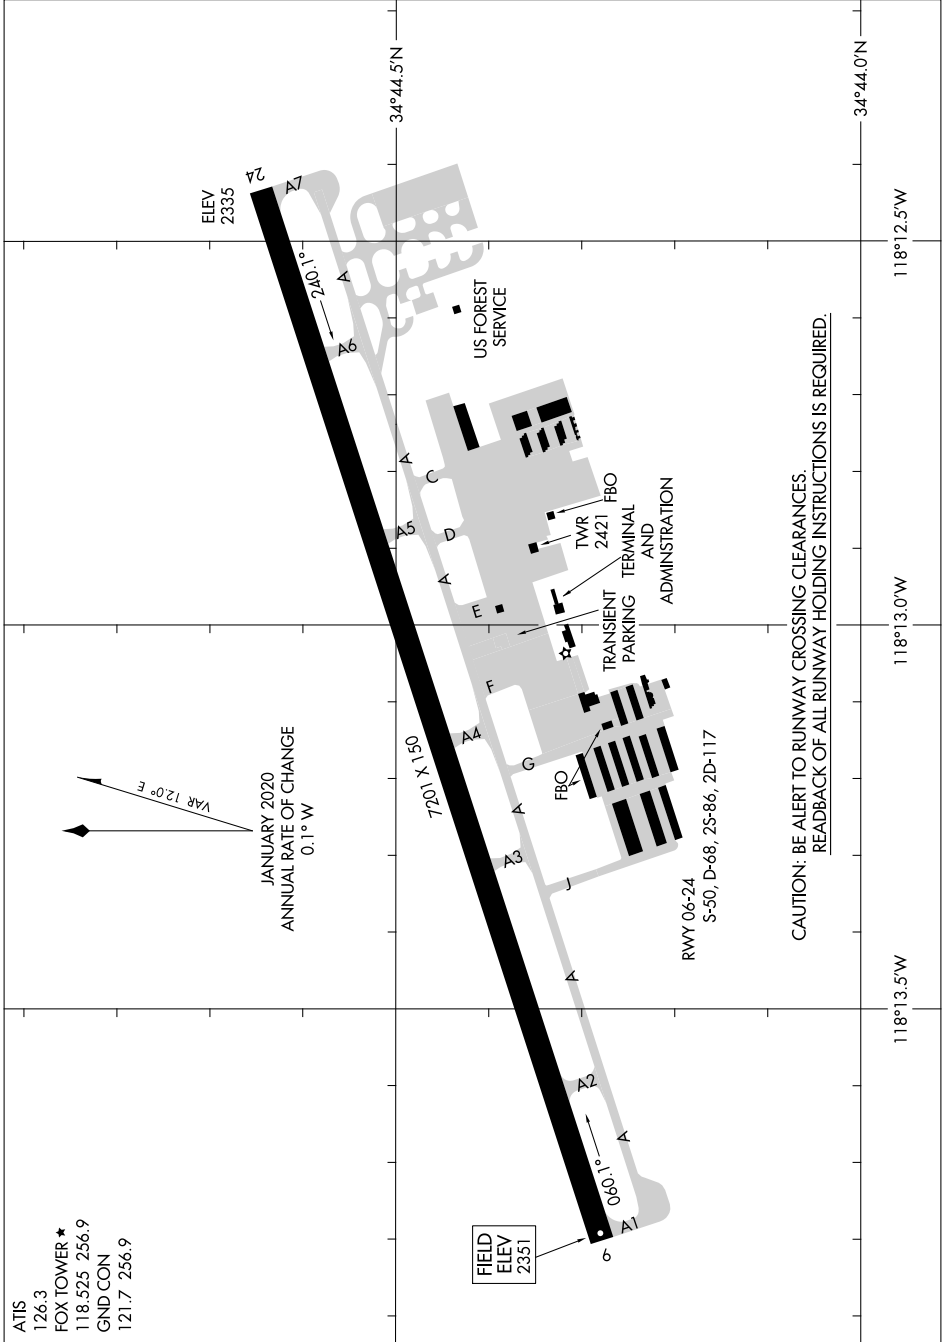

# AIRPORT DIAGRAM

AL-5065 (FAA)

GENERAL WM J FOX AIRFIELD (WJF)  
LANCASTER, CALIFORNIA

SW-3, 05 SEP 2024 to 03 OCT 2024

SW-3, 05 SEP 2024 to 03 OCT 2024

ATIS 126.3  
 FOX TOWER ★ 118.525 256.9  
 GND CON 121.7 256.9

JANUARY 2020  
 ANNUAL RATE OF CHANGE  
 0.1° W

VAR 120° E

# AIRPORT DIAGRAM

LANCASTER, CALIFORNIA  
GENERAL WM J FOX AIRFIELD (WJF)