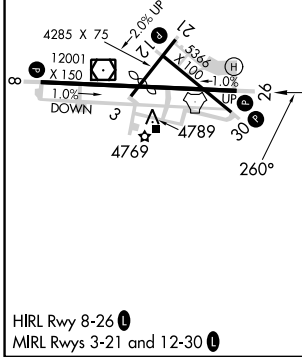

APP CRS	Rwy Idg	12001
260°	TDZE	4629
	Apt Elev	4719

RNAV (GPS) RWY 26

SIERRA VISTA MUNI-LIBBY AAF (FHU)

RNP APCH - GPS.		MISSED APPROACH: Climbing right turn to 9500 direct TOMBS and hold, continue climb-in-hold to 9500.	
Circling NA south of runways 8 and 30.			

ATIS	LIBBY AAF GCA*	LIBBY TOWER*	GND CON	UNICOM
134.75 263.025	127.05 254.25	124.95 (CTAF) 284.75	121.7 268.7	122.95

CATEGORY	A	B	C	D
INAV MDA	5040-1	411 (400-1)	5040-1¼	411 (400-1¼)
CIRCLING	5160-1 441 (500-1)	5180-1 461 (500-1)	5180-1½ 461 (500-1½)	5280-2 561 (600-2)

SW-4, 05 SEP 2024 to 03 OCT 2024

SW-4, 05 SEP 2024 to 03 OCT 2024