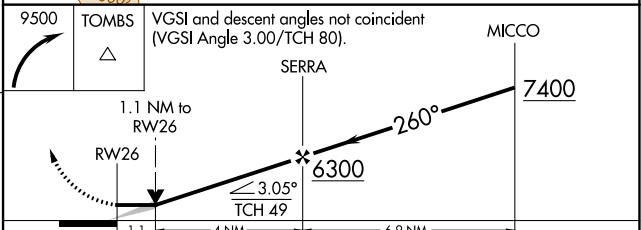

APP CRS	Rwy Idg	12001
260°	TDZE	4629
	Apt Elev	4719

RNAV (GPS) RWY 26

SIERRA VISTA MUNI-LIBBY AAF (FHU)

RNP APCH - GPS.		MISSED APPROACH: Climbing right turn to 9500 direct TOMBS and hold, continue climb-in-hold to 9500.	
Circling NA south of runways 8 and 30.			

ATIS	LIBBY AAF GCA*	LIBBY TOWER*	GND CON	UNICOM
134.75 263.025	127.05 254.25	124.95 (CTAF) 284.75	121.7 268.7	122.95

CATEGORY	A	B	C	D
INAV MDA	5040-1	411 (400-1)	5040-1¼	411 (400-1¼)
CIRCLING	5160-1 441 (500-1)	5180-1 461 (500-1)	5180-1½ 461 (500-1½)	5280-2 561 (600-2)

SW-4, 05 SEP 2024 to 03 OCT 2024

SW-4, 05 SEP 2024 to 03 OCT 2024