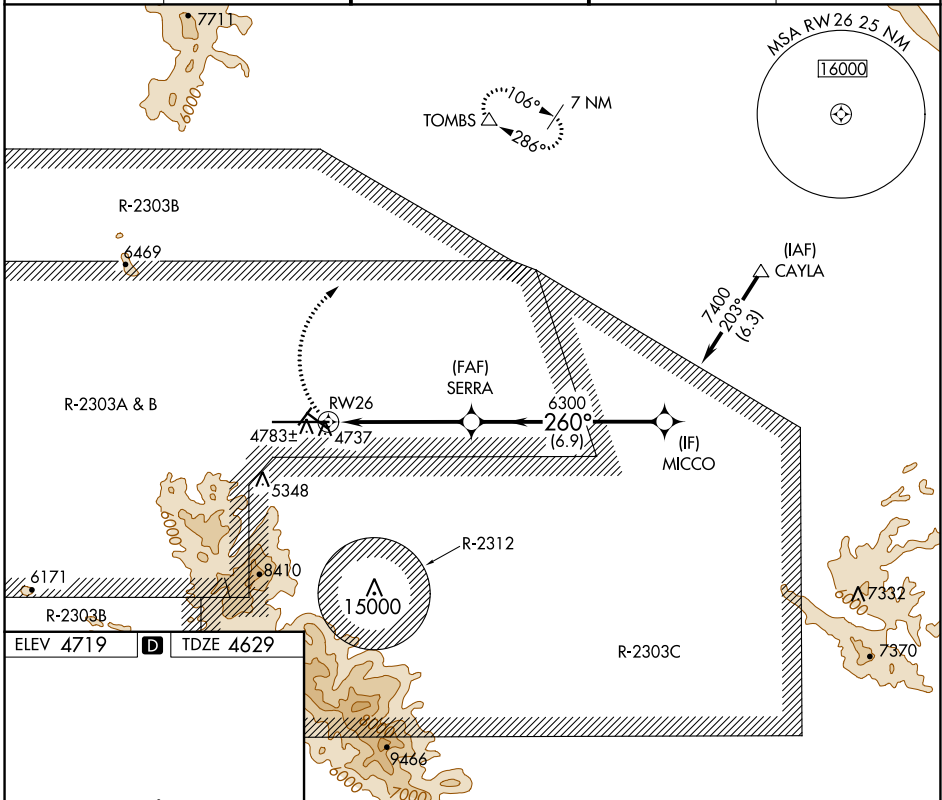

APP CRS	Rwy Idg	12001
260°	TDZE	4629
	Apt Elev	4719

RNAV (GPS) RWY 26

SIERRA VISTA MUNI-LIBBY AAF (FHU)

RNP APCH - GPS.		MISSED APPROACH: Climbing right turn to 9500 direct TOMBS and hold, continue climb-in-hold to 9500.	
Circling NA south of runways 8 and 30.			

ATIS	LIBBY AAF GCA*	LIBBY TOWER*	GND CON	UNICOM
134.75 263.025	127.05 254.25	124.95 (CTAF) 284.75	121.7 268.7	122.95

CATEGORY	A	B	C	D
INAV MDA	5040-1	411 (400-1)	5040-1¼	411 (400-1¼)
CIRCLING	5160-1 441 (500-1)	5180-1 461 (500-1)	5180-1½ 461 (500-1½)	5280-2 561 (600-2)

SW-4, 05 SEP 2024 to 03 OCT 2024

SW-4, 05 SEP 2024 to 03 OCT 2024