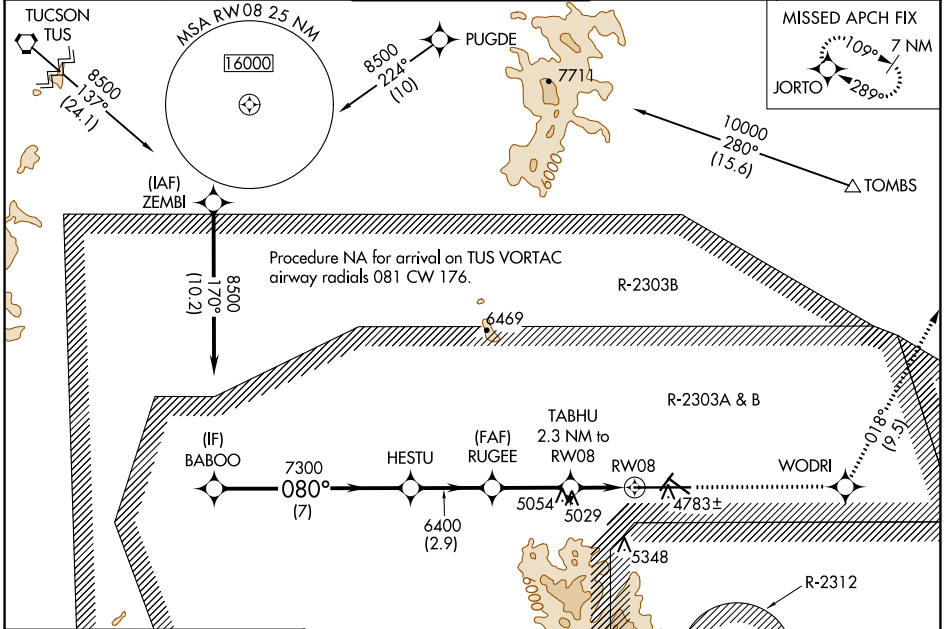

WAAS CH 82123 W08A	APP CRS 080°	Rwy Idg 12001 TDZE 4719 Apt Elev 4719
--	------------------------	--

RNAV (GPS) RWY 8

SIERRA VISTA MUNI-LIBBY AAF (FHU)

RNP APCH.		MISSED APPROACH: Climb to 9500 direct WODRI and on track 018° to JORTO and hold, continue climb-in-hold to 9500.	
<p>Circling NA south of Rwy 8-30. For uncompensated Baro-VNAV systems, LNAV/VNAV NA below -24°C or above 47°C.</p>			

ELEV 4719	D	TDZE 4719
-----------	----------	-----------

CATEGORY	A	B	C	D
LPV DA		4919-¾	200 (200-¾)	
LNAV/VNAV DA		5059-1½	340 (400-1½)	
LNAV MDA	5280-1	561 (600-1)	5280-1½	561 (600-1½)
CIRCLING	5280-1	561 (600-1)	5280-1½	5280-2 561 (600-2)

SW-4, 05 SEP 2024 to 03 OCT 2024

SW-4, 05 SEP 2024 to 03 OCT 2024