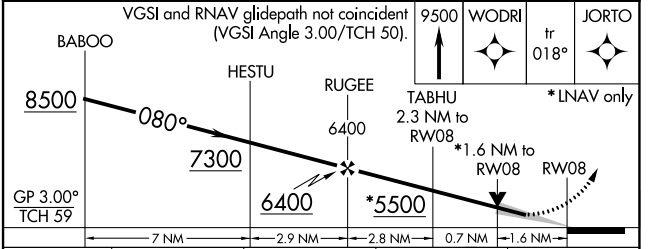

CATEGORY	A	B	C	D
LPV DA		4919-¾	200 (200-¾)	
LNAV/VNAV DA		5059-1½	340 (400-1½)	
LNAV MDA	5280-1	561 (600-1)	5280-1½	561 (600-1½)
CIRCLING	5280-1	561 (600-1)	5280-1½	5280-2 561 (600-2)

SW-4, 05 SEP 2024 to 03 OCT 2024

SW-4, 05 SEP 2024 to 03 OCT 2024