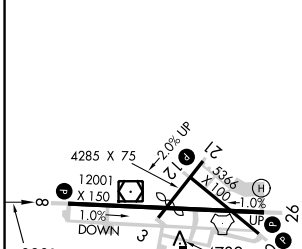

WAAS CH 82123 W08A	APP CRS 080°	Rwy Idg 12001 TDZE 4719 Apt Elev 4719
--	------------------------	--

RNAV (GPS) RWY 8

SIERRA VISTA MUNI-LIBBY AAF (FHU)

RNP APCH.		MISSED APPROACH: Climb to 9500 direct WODRI and on track 018° to JORTO and hold, continue climb-in-hold to 9500.	
<p>Circling NA south of Rwy 8-30. For uncompensated Baro-VNAV systems, LNAV/VNAV NA below -24°C or above 47°C.</p>			

ELEV 4719	D	TDZE 4719
-----------	----------	-----------

CATEGORY	A	B	C	D
LPV DA		4919-¾	200 (200-¾)	
LNAV/VNAV DA		5059-1½	340 (400-1½)	
LNAV MDA	5280-1	561 (600-1)	5280-1½	561 (600-1½)
CIRCLING	5280-1	561 (600-1)	5280-1½	5280-2 561 (600-2)