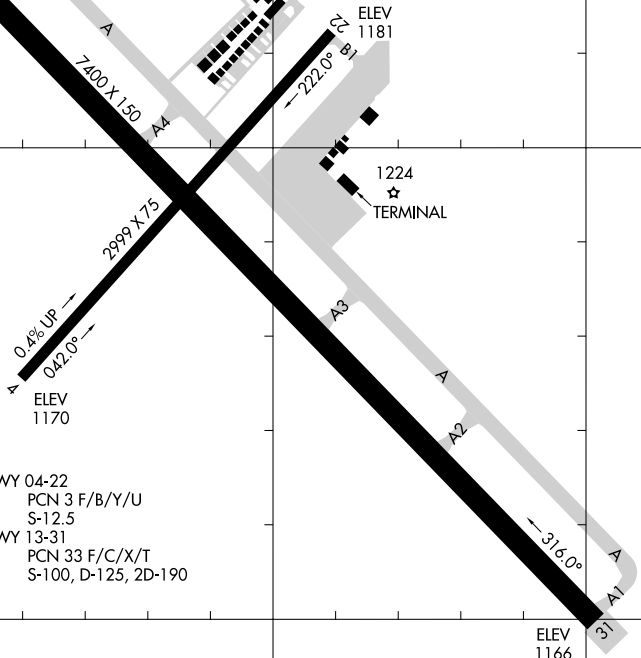

# AIRPORT DIAGRAM

AL-5092 (FAA)

FALLS INTL/EINARSON FLD (INL)  
INTERNATIONAL FALLS, MINNESOTA

ASOS  
120.0  
CTAF/UNICOM  
122.8  
**D**

48°34.5'N

VAR 0.1° W  
JANUARY 2020  
ANNUAL RATE OF CHANGE  
0.0° W

FIELD  
ELEV  
1184

48°34.0'N

NC-1, 05 SEP 2024 to 03 OCT 2024

NC-1, 05 SEP 2024 to 03 OCT 2024

RWY 04-22  
PCN 3 F/B/Y/U  
S-12.5  
RWY 13-31  
PCN 33 F/C/X/T  
S-100, D-125, 2D-190

48°33.5'N

93°24.5'W

93°24.0'W

93°23.5'W