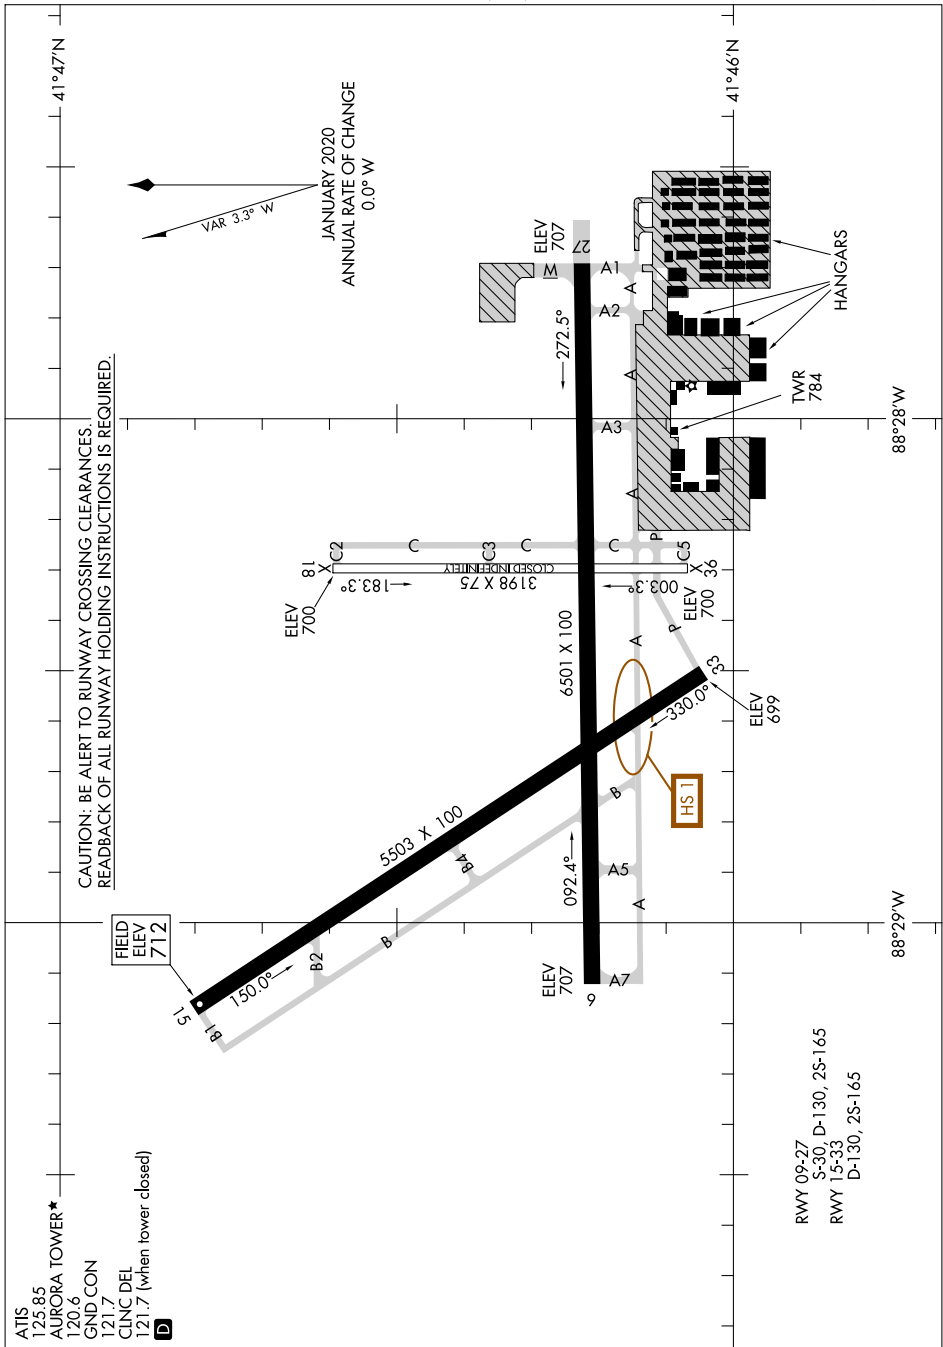

# AIRPORT DIAGRAM

AL-5103 (FAA)

AURORA MUNI (ARR)  
CHICAGO/AURORA, ILLINOIS

EC-3, 05 SEP 2024 to 03 OCT 2024

EC-3, 05 SEP 2024 to 03 OCT 2024

# AIRPORT DIAGRAM

CHICAGO/AURORA, ILLINOIS  
AURORA MUNI (ARR)