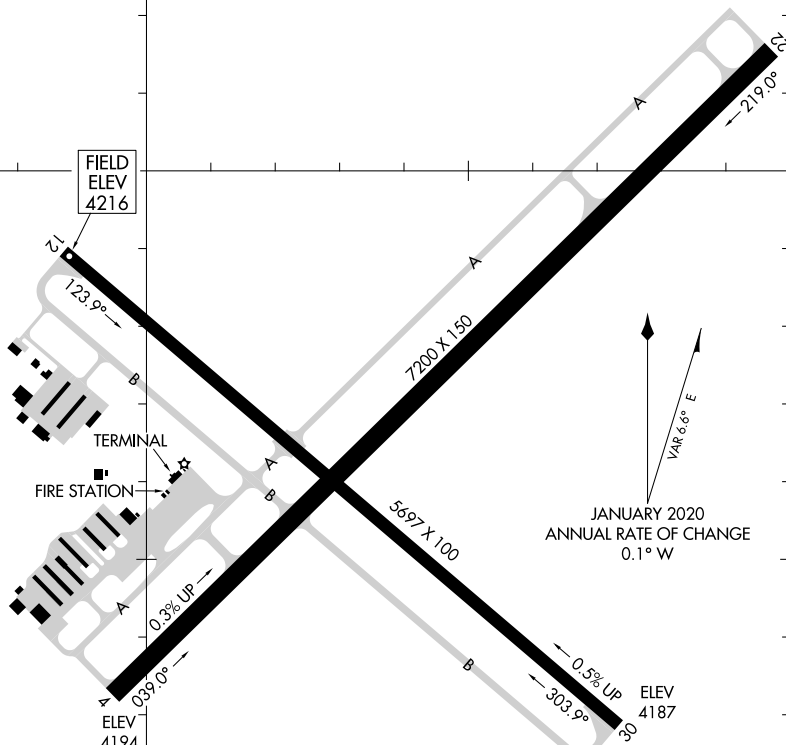

# AIRPORT DIAGRAM

AL-5144 (FAA)

CLOVIS RGNL (CVN)  
CLOVIS, NEW MEXICO

AWOS-3PT  
135.375  
CLNC DEL  
119.0  
CTAF/UNICOM  
122.8

103°05.0'W

103°04.0'W

SW-1, 05 SEP 2024 to 03 OCT 2024

SW-1, 05 SEP 2024 to 03 OCT 2024

JANUARY 2020  
 ANNUAL RATE OF CHANGE  
 0.1° W  
 VAR 6.6° E

2442 X 75 ← 0.4% UP →  
 ELEV 083.4 → ← 263.4° ELEV 4185

RWY 04-22  
 PCN 17 F/C/X/T  
 S-45, D-57  
 RWY 08-26  
 PCN 3 F/D/X/T  
 RWY 12-30  
 S-42, D-50

34°26.0'N

34°25.0'N