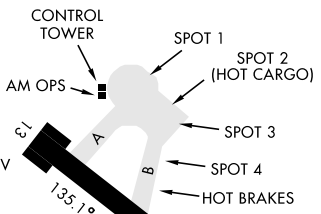

24165

AIRPORT DIAGRAM

CAPE CANAVERAL SFS SKID STRIP (KXMR)

COCOA BEACH, FLORIDA

[USAF]

CAPE TOWER ★
118.625 143.15 239.05

MARCH 2024
ANNUAL RATE OF CHANGE
0.1° W

FIRE STATION