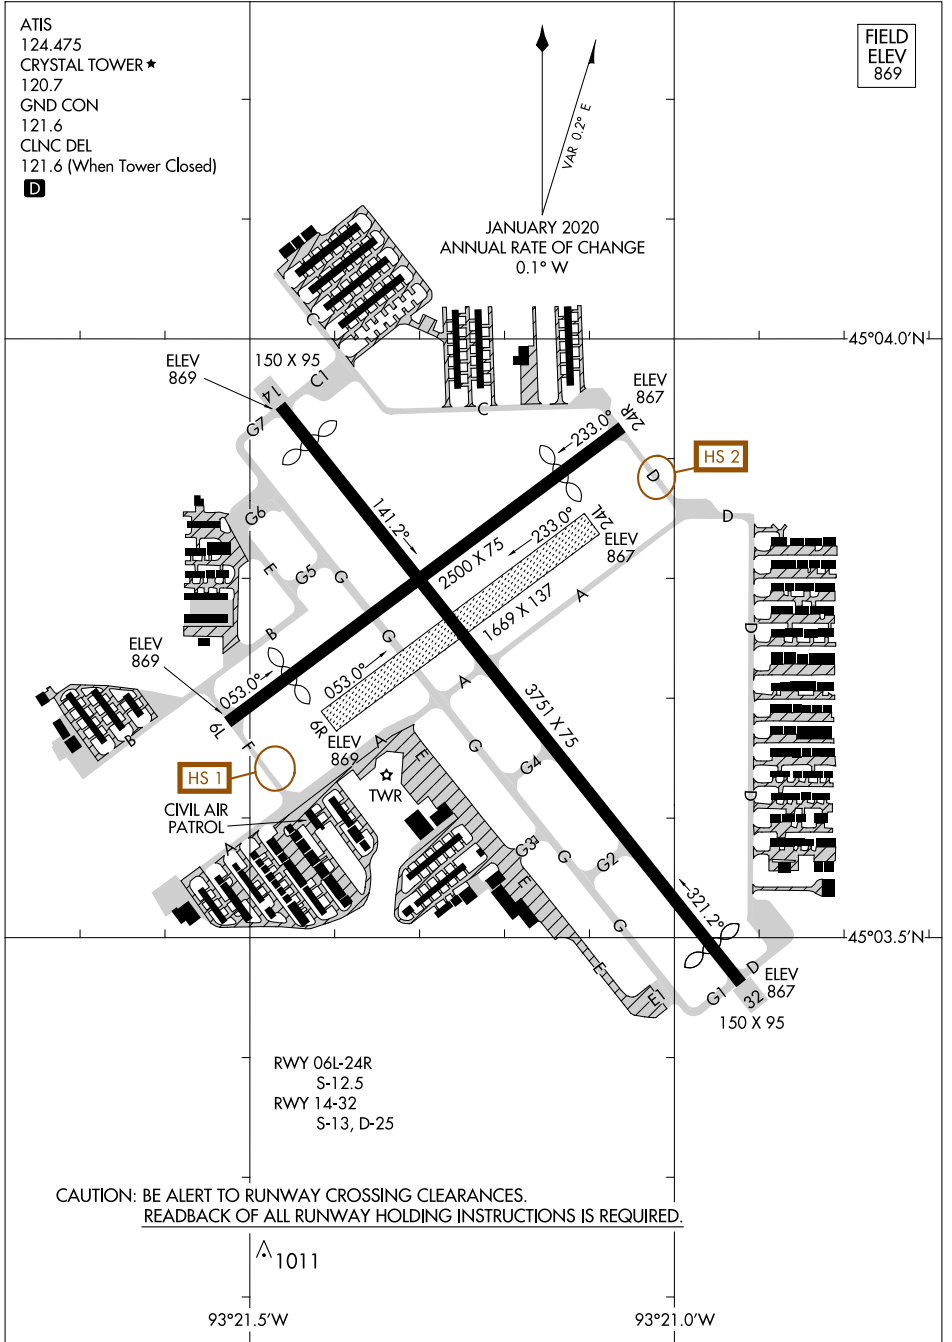

AIRPORT DIAGRAM

AL-5158 (FAA)

CRYSTAL (MIC)
MINNEAPOLIS, MINNESOTA

NC-1, 05 SEP 2024 to 03 OCT 2024

NC-1, 05 SEP 2024 to 03 OCT 2024

AIRPORT DIAGRAM

MINNEAPOLIS, MINNESOTA
CRYSTAL (MIC)