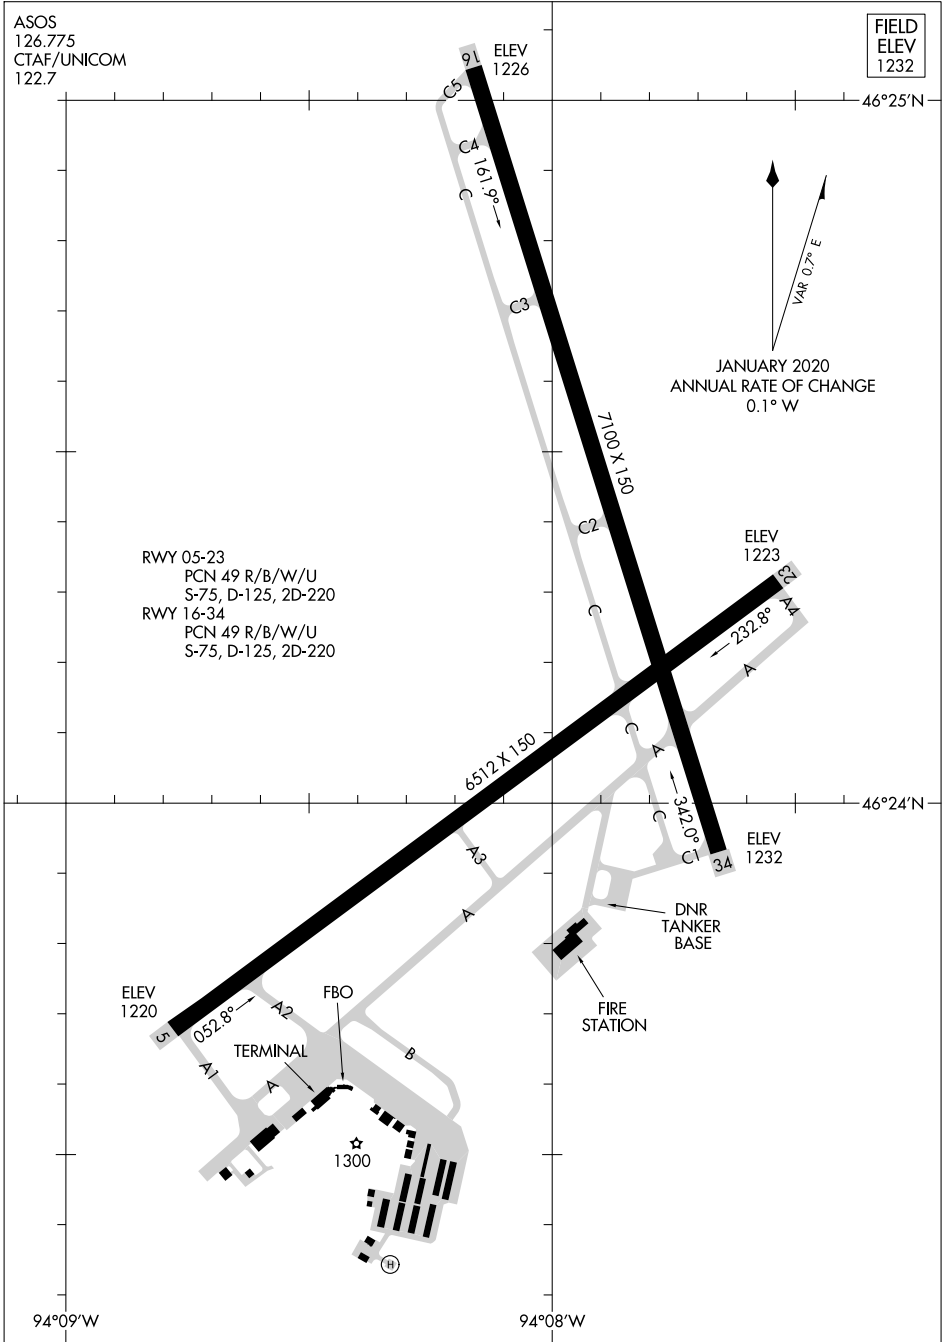

23278

AIRPORT DIAGRAM

AL-5182 (FAA)

BRAINERD LAKES RGNL (B.R.D)

BRAINERD, MINNESOTA

ASOS
126.775
CTAF/UNICOM
122.7

FIELD
ELEV
1232

NC-1, 05 SEP 2024 to 03 OCT 2024

NC-1, 05 SEP 2024 to 03 OCT 2024

AIRPORT DIAGRAM

23278

BRAINERD, MINNESOTA
BRAINERD LAKES RGNL (B.R.D)