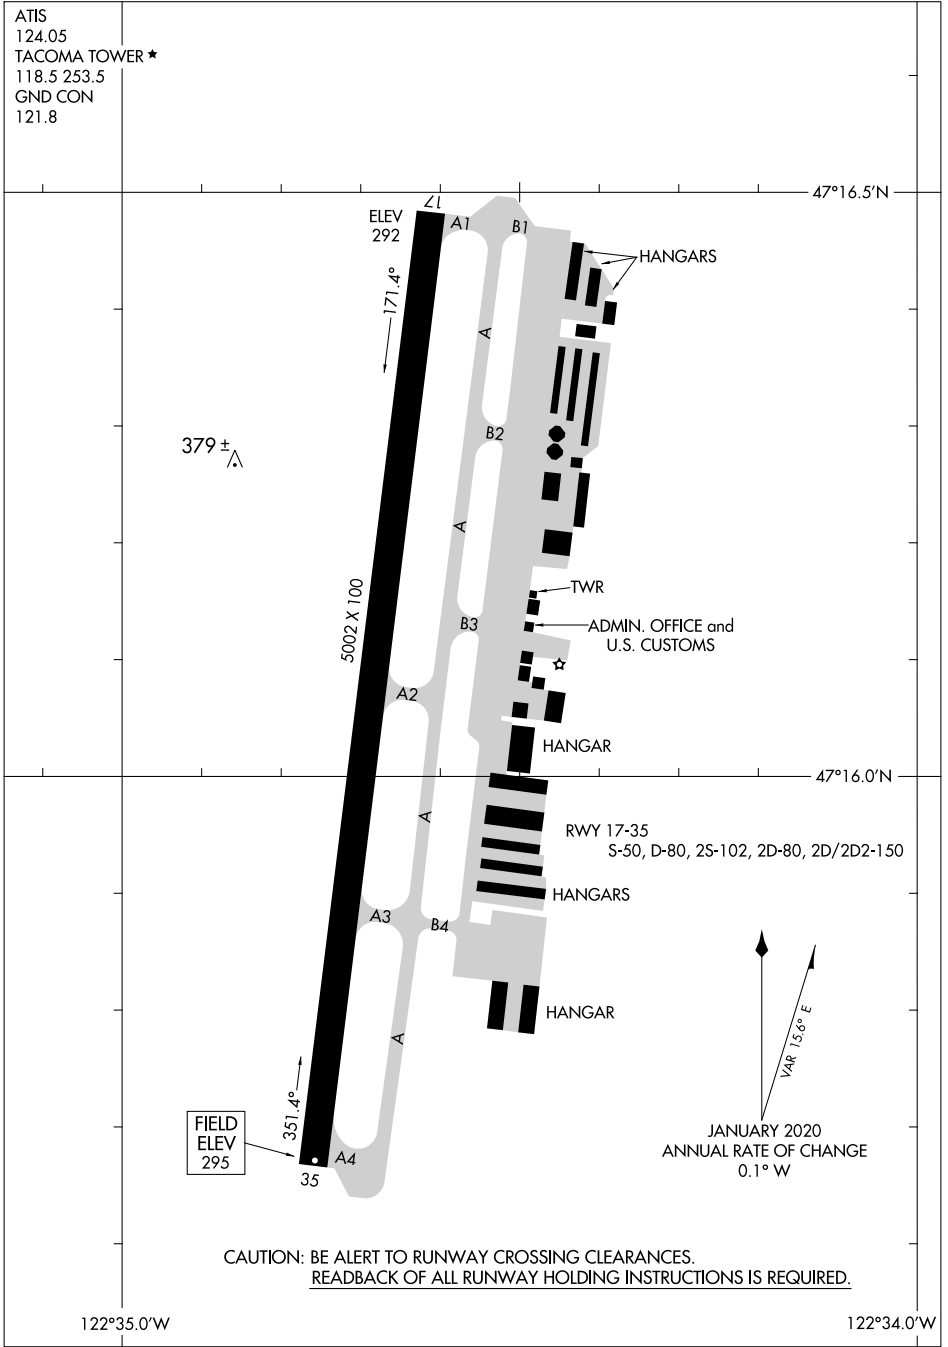

20086

AIRPORT DIAGRAM

AL-5186 (FAA)

TACOMA NARROWS (TIW)
TACOMA, WASHINGTON

ATIS
124.05
TACOMA TOWER ★
118.5 253.5
GND CON
121.8

NW-1, 05 SEP 2024 to 03 OCT 2024

NW-1, 05 SEP 2024 to 03 OCT 2024

122°35.0'W

122°34.0'W

AIRPORT DIAGRAM

20086

TACOMA, WASHINGTON
TACOMA NARROWS (TIW)