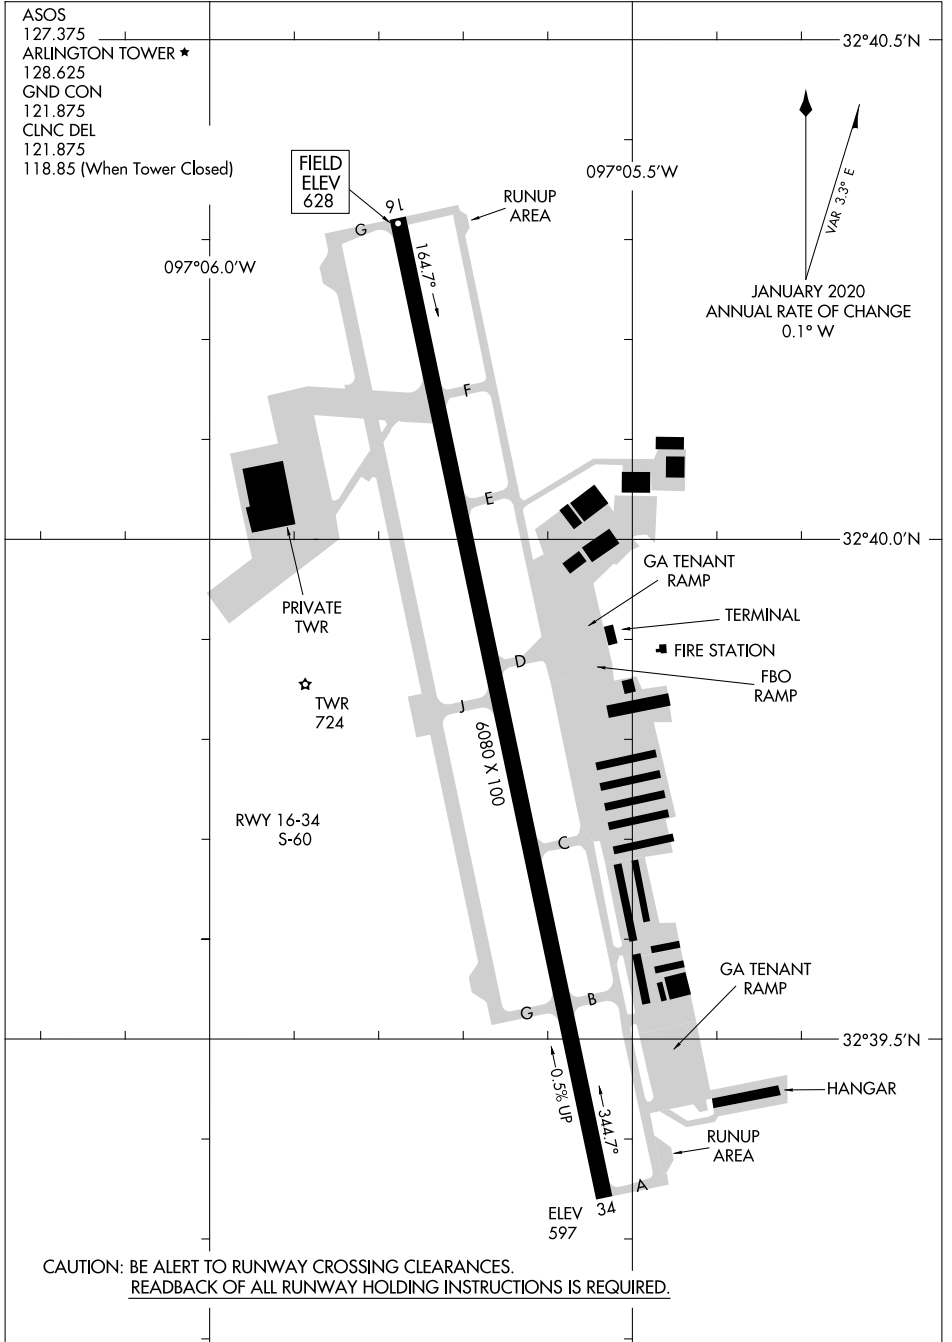

AIRPORT DIAGRAM

AL-5189 (FAA)

ARLINGTON MUNI (GKY)
ARLINGTON, TEXAS

SC-2, 05 SEP 2024 to 03 OCT 2024

SC-2, 05 SEP 2024 to 03 OCT 2024

AIRPORT DIAGRAM

ARLINGTON, TEXAS
ARLINGTON MUNI (GKY)