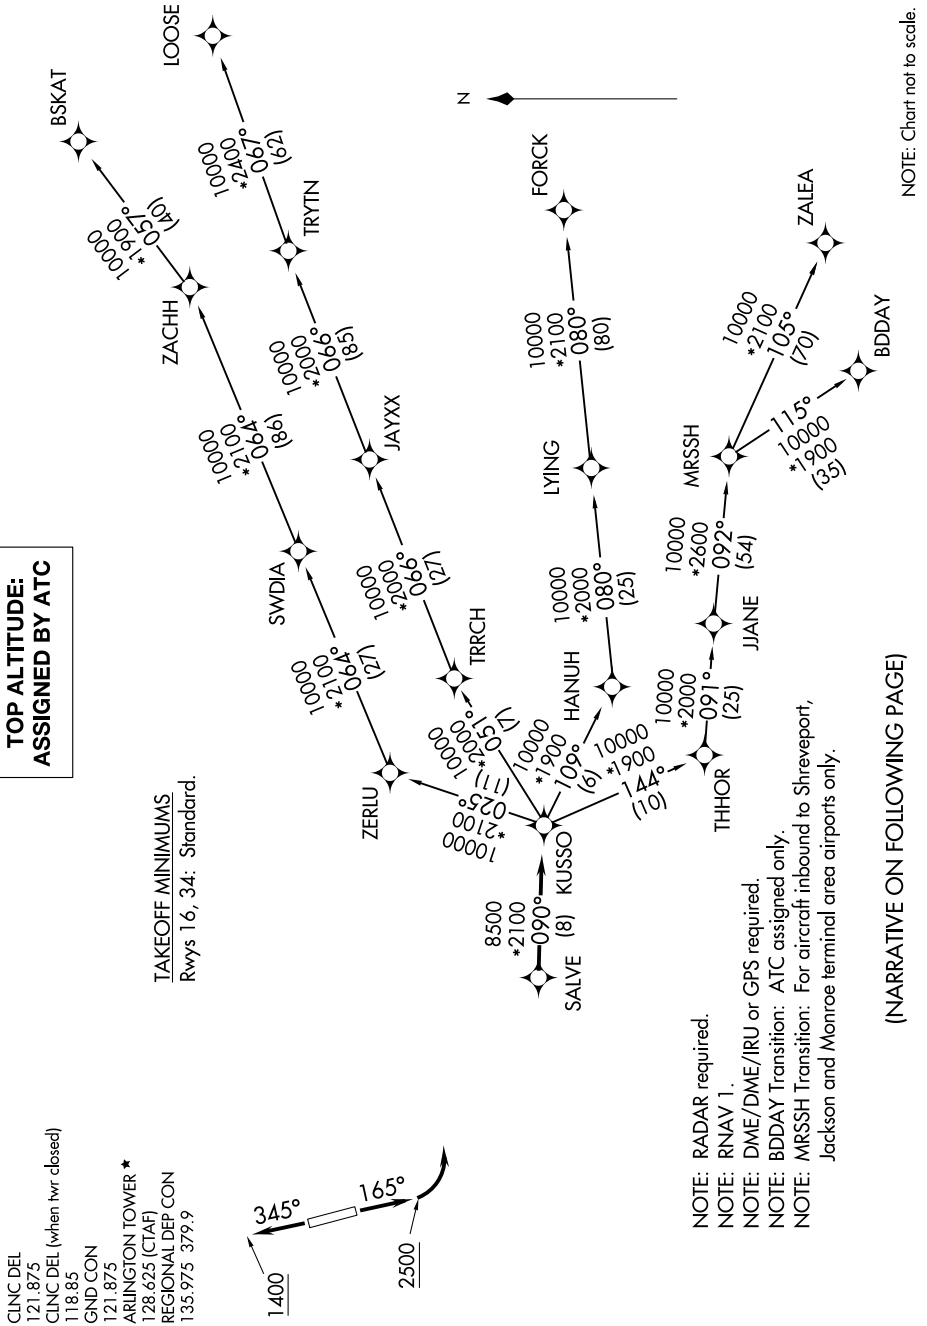

KUSSO ONE DEPARTURE (RNAV)

SC-2, 05 SEP 2024 to 03 OCT 2024

TOP ALTITUDE: ASSIGNED BY ATC

CLNC DEL
121.875
CLNC DEL (when hwr closed)
118.85
GND CON
121.875
ARLINGTON TOWER ★
128.625 (CTAF)
REGIONAL DEP CON
135.975 379.9

TAKEOFF MINIMUMS
Rwys 16, 34: Standard.

NOTE: Chart not to scale.

KUSSO ONE DEPARTURE (RNAV)

(KUSSO1.KUSSO) 24MAR22

ARLINGTON, TEXAS
ARLINGTON MUNI (GKY)

NOTE: RADAR required.
NOTE: RNAV 1.
NOTE: DME/DME/IRU or GPS required.
NOTE: BDDAY Transition: ATC assigned only.
NOTE: MRSSH Transition: For aircraft inbound to Shreveport, Jackson and Monroe terminal area airports only.

(NARRATIVE ON FOLLOWING PAGE)

SC-2, 05 SEP 2024 to 03 OCT 2024