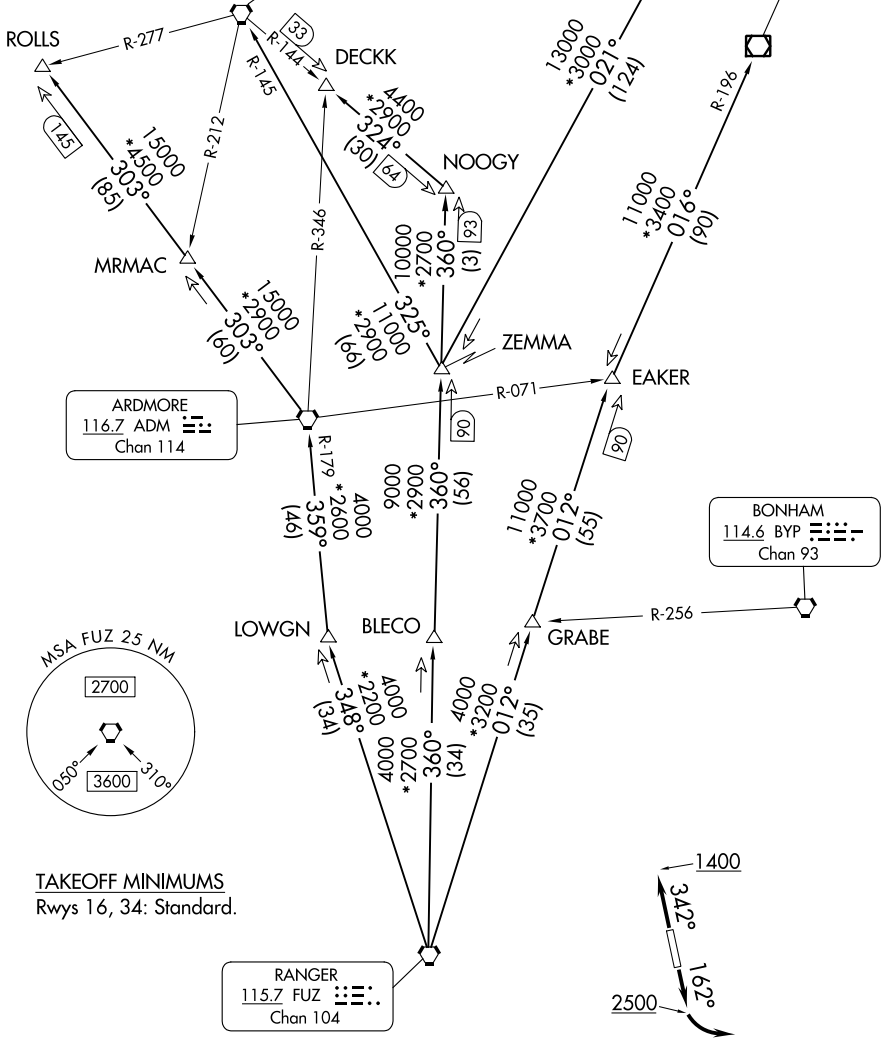

TEXOMA FIVE DEPARTURE

REGIONAL DEP CON
 135.975 379.9
 CLNC DEL
 121.875
 CLNC DEL (When twr closed)
 118.85
 GND CON
 121.875
 ARLINGTON TOWER ★
 128.625 (CTAF)

**TOP ALTITUDE:
 ASSIGNED BY ATC**

TULSA
 114.4 TUL
 Chan 91

RADAR and DME required.

WILL ROGERS
 114.1 IRW
 Chan 88

OKMULGEE
 114.9 OKM
 Chan 96

ARDMORE
 116.7 ADM
 Chan 114

BONHAM
 114.6 BYP
 Chan 93

RANGER
 115.7 FUZ
 Chan 104

SC-2, 05 SEP 2024 to 03 OCT 2024

SC-2, 05 SEP 2024 to 03 OCT 2024

NOTE: Chart not to scale

(CONTINUED ON FOLLOWING PAGE)

TEXOMA FIVE DEPARTURE