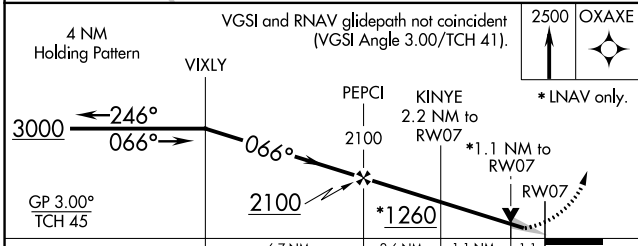

WAAS CH 90301 W07A	APP CRS 066°	Rwy Idg TDZE Apt Elev	5500 515 529
--	------------------------	-----------------------------	---

RNAV (GPS) RWY 7

AIKEN RGNL (AIK)

⚠ Baro-VNAV NA when using Augusta Rgnl at Bush Fld altimeter setting. For uncompensated Baro-VNAV systems, LNAV/VNAV NA below -16°C (4°F) or above 40°C (104°F). DME/DME RNP-0.3 NA. VDP NA with Augusta Rgnl at Bush Fld altimeter setting. When local altimeter setting not received, use Augusta Rgnl at Bush Fld altimeter setting: increase LPV all Cats DAs to 819 feet and all Cats visibility ¼ SM; increase LNAV/VNAV all Cats DAs to 890 feet and all Cats visibility ⅓ SM; increase all MDAs 120 feet and LNAV Cats C/D visibility ⅓ SM and Circling Cat C visibility ¼ SM.

MISSED APPROACH: Climb to 2500 direct OXAXE and hold.

AWOS-3 118.025	AUGUSTA APP CON * 119.15 284.625	CLNC DEL 126.075	UNICOM 122.8 (CTAF) 0
--------------------------	--	----------------------------	---------------------------------

CATEGORY	A	B	C	D
LPV DA		715-¾	200 (200-¾)	
LNAV/VNAV DA		786-⅞	271 (300-⅞)	
LNAV MDA	920-1	405 (400-1)	920-1⅛	405 (400-1⅛)
CIRCLING	980-1 451 (500-1)	1000-1 471 (500-1)	1140-1¾ 611 (700-1¾)	1420-3 891 (900-3)