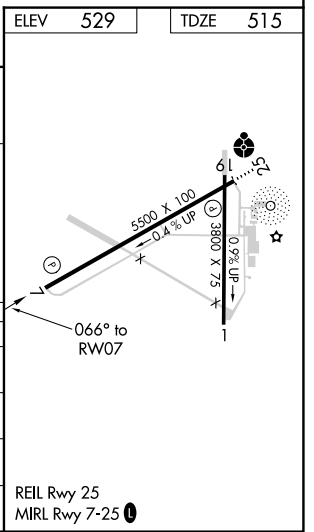

WAAS CH 90301 W07A	APP CRS 066°	Rwy Idg TDZE Apt Elev	5500 515 529
--	------------------------	-----------------------------	---

RNAV (GPS) RWY 7

AIKEN RGNL (AIK)

⚠ Baro-VNAV NA when using Augusta Rgnl at Bush Fld altimeter setting. For uncompensated Baro-VNAV systems, LNAV/VNAV NA below -16°C (4°F) or above 40°C (104°F). DME/DME RNP-0.3 NA. VDP NA with Augusta Rgnl at Bush Fld altimeter setting. When local altimeter setting not received, use Augusta Rgnl at Bush Fld altimeter setting: increase LPV all Cats DAs to 819 feet and all Cats visibility ¼ SM; increase LNAV/VNAV all Cats DAs to 890 feet and all Cats visibility ⅓ SM; increase all MDAs 120 feet and LNAV Cats C/D visibility ⅓ SM and Circling Cat C visibility ¼ SM.

MISSED APPROACH: Climb to 2500 direct OXAXE and hold.

AWOS-3 118.025	AUGUSTA APP CON * 119.15 284.625	CLNC DEL 126.075	UNICOM 122.8 (CTAF) 0
--------------------------	--	----------------------------	---------------------------------

CATEGORY	A	B	C	D
LPV DA		715-¾	200 (200-¾)	
LNAV/VNAV DA		786-⅞	271 (300-⅞)	
LNAV MDA	920-1	405 (400-1)	920-1⅛	405 (400-1⅛)
CIRCLING	980-1 451 (500-1)	1000-1 471 (500-1)	1140-1¾ 611 (700-1¾)	1420-3 891 (900-3)