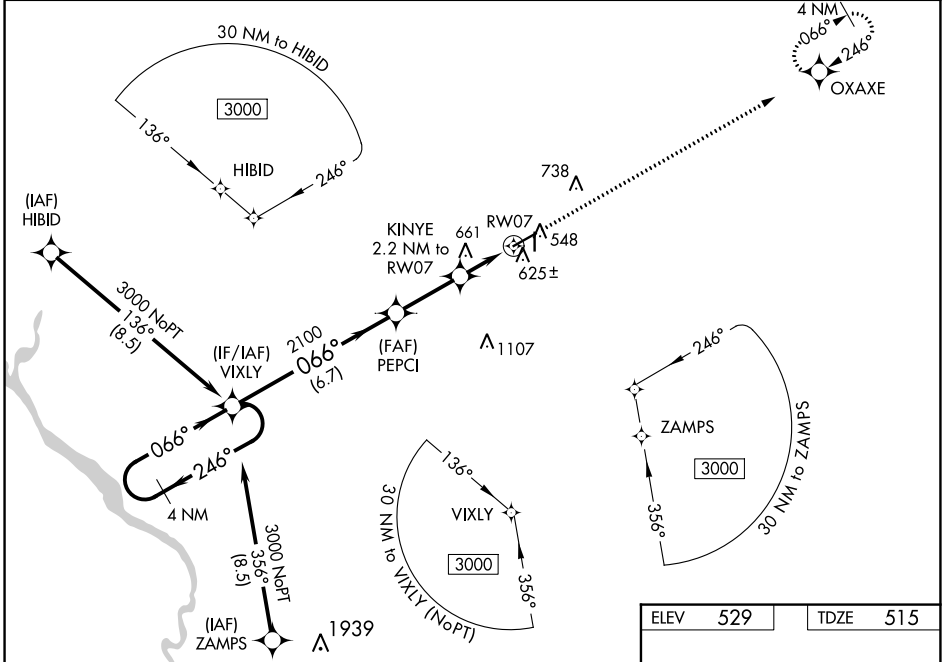

WAAS CH 90301 W07A	APP CRS 066°	Rwy Idg TDZE Apt Elev	5500 515 529
--	------------------------	-----------------------------	---

RNAV (GPS) RWY 7

AIKEN RGNL (AIK)

⚠ Baro-VNAV NA when using Augusta Rgnl at Bush Fld altimeter setting. For uncompensated Baro-VNAV systems, LNAV/VNAV NA below -16°C (4°F) or above 40°C (104°F). DME/DME RNP-0.3 NA. VDP NA with Augusta Rgnl at Bush Fld altimeter setting. When local altimeter setting not received, use Augusta Rgnl at Bush Fld altimeter setting: increase LPV all Cats DAs to 819 feet and all Cats visibility ¼ SM; increase LNAV/VNAV all Cats DAs to 890 feet and all Cats visibility ⅓ SM; increase all MDAs 120 feet and LNAV Cats C/D visibility ⅓ SM and Circling Cat C visibility ¼ SM.

MISSED APPROACH: Climb to 2500 direct OXAXE and hold.

AWOS-3 118.025	AUGUSTA APP CON * 119.15 284.625	CLNC DEL 126.075	UNICOM 122.8 (CTAF) 0
--------------------------	--	----------------------------	---------------------------------

CATEGORY	A	B	C	D
LPV DA		715-¾	200 (200-¾)	
LNAV/VNAV DA		786-⅞	271 (300-⅞)	
LNAV MDA	920-1	405 (400-1)	920-1⅛	405 (400-1⅛)
CIRCLING	980-1 451 (500-1)	1000-1 471 (500-1)	1140-1¾ 611 (700-1¾)	1420-3 891 (900-3)

SE-2, 05 SEP 2024 to 03 OCT 2024

SE-2, 05 SEP 2024 to 03 OCT 2024