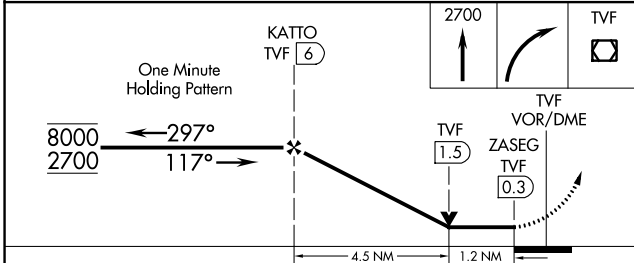

CATEGORY	A	B	C	D
S-13	1520-1	405 (500-1)	1520-1¼	405 (500-1¼)

HIRL Rwy 13-31
MIRL Rwy 4-22
REIL Rws 4, 13, and 22