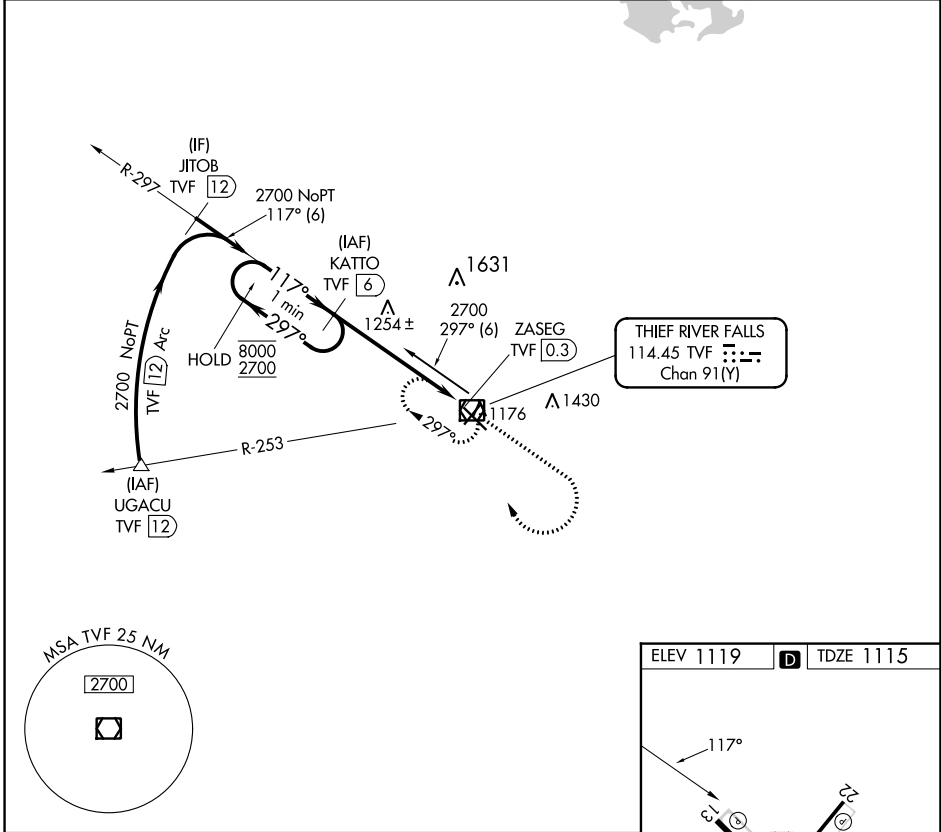

VOR/DME TVF <b>114.45</b> Chan <b>91(Y)</b>	APP CRS <b>117°</b>	Rwy Idg TDZE <b>1115</b> Apt Elev <b>1119</b>	<b>6504</b>
---	------------------------	---	-------------

# VOR Z RWY 13

THIEF RIVER FALLS RGNL (TVF)

DME required.	MISSED APPROACH: Climb to 2700 then right turn direct TVF VOR/DME and hold.
---------------	---

AWOS-3PT <b>119.025</b>	MINNEAPOLIS CENTER <b>132.15 269.6</b>	UNICOM <b>122.8 (CTAF)</b>
----------------------------	---	-------------------------------

NC-1, 05 SEP 2024 to 03 OCT 2024

NC-1, 05 SEP 2024 to 03 OCT 2024

CATEGORY	A	B	C	D
S-13	1520-1	405 (500-1)	1520-1¼	405 (500-1¼)

HIRL Rwy 13-31  
MIRL Rwy 4-22  
REIL Rws 4, 13, and 22