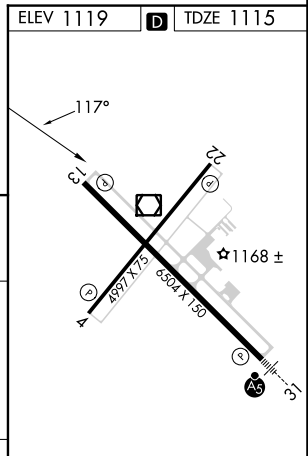

VOR/DME TVF <b>114.45</b> Chan <b>91(Y)</b>	APP CRS <b>117°</b>	Rwy Idg TDZE <b>1115</b> Apt Elev <b>1119</b>	<b>6504</b>
---	------------------------	---	-------------

# VOR Z RWY 13

THIEF RIVER FALLS RGNL (TVF)

DME required.	MISSED APPROACH: Climb to 2700 then right turn direct TVF VOR/DME and hold.
---------------	---

AWOS-3PT <b>119.025</b>	MINNEAPOLIS CENTER <b>132.15 269.6</b>	UNICOM <b>122.8 (CTAF)</b>
----------------------------	---	-------------------------------

NC-1, 05 SEP 2024 to 03 OCT 2024

NC-1, 05 SEP 2024 to 03 OCT 2024

CATEGORY	A	B	C	D
S-13	1520-1	405 (500-1)	1520-1¼	405 (500-1¼)

HIRL Rwy 13-31  
MIRL Rwy 4-22  
REIL Rws 4, 13, and 22