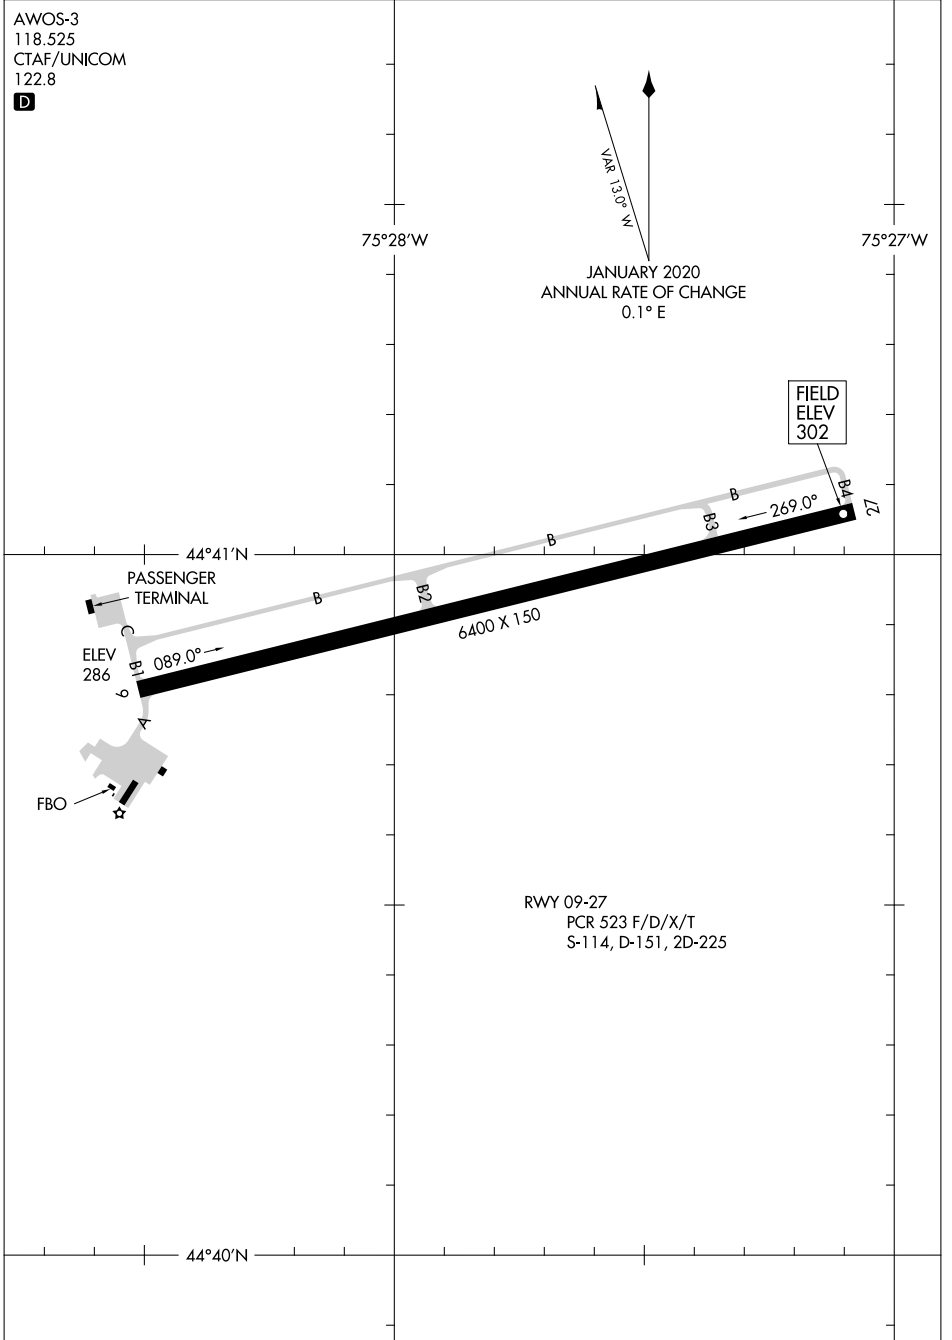

24081

AIRPORT DIAGRAM

AL-5207 (FAA)

OGDENSBURG INTL (OGS)
OGDENSBURG, NEW YORK

AWOS-3
118.525
CTAF/UNICOM
122.8

75°28'W

75°27'W

NE-2, 05 SEP 2024 to 03 OCT 2024

NE-2, 05 SEP 2024 to 03 OCT 2024

RWY 09-27
PCR 523 F/D/X/T
S-114, D-151, 2D-225

AIRPORT DIAGRAM

24081

OGDENSBURG, NEW YORK
OGDENSBURG INTL (OGS)