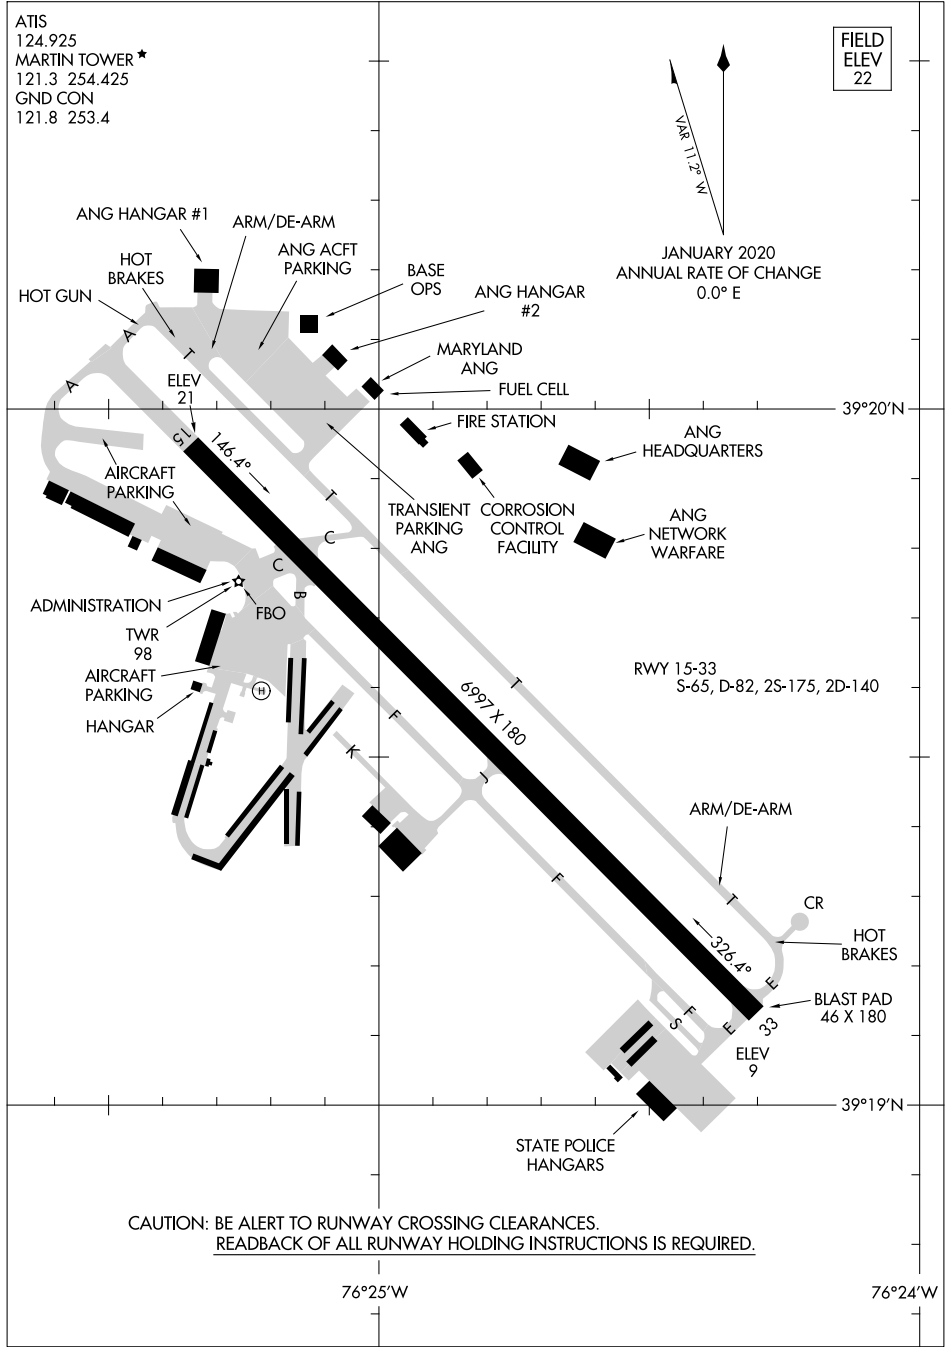

# AIRPORT DIAGRAM

AL-5222 (FAA)

MARTIN STATE (MTN)  
BALTIMORE, MARYLAND

ATIS 124.925  
 MARTIN TOWER ★  
 121.3 254.425  
 GND CON 121.8 253.4

FIELD  
 ELEV  
 22

VAR 11.2° W  
 JANUARY 2020  
 ANNUAL RATE OF CHANGE  
 0.0° E

NE-3, 05 SEP 2024 to 03 OCT 2024

NE-3, 05 SEP 2024 to 03 OCT 2024

**CAUTION: BE ALERT TO RUNWAY CROSSING CLEARANCES.**  
**READBACK OF ALL RUNWAY HOLDING INSTRUCTIONS IS REQUIRED.**

76°25'W

76°24'W

# AIRPORT DIAGRAM

BALTIMORE, MARYLAND  
MARTIN STATE (MTN)