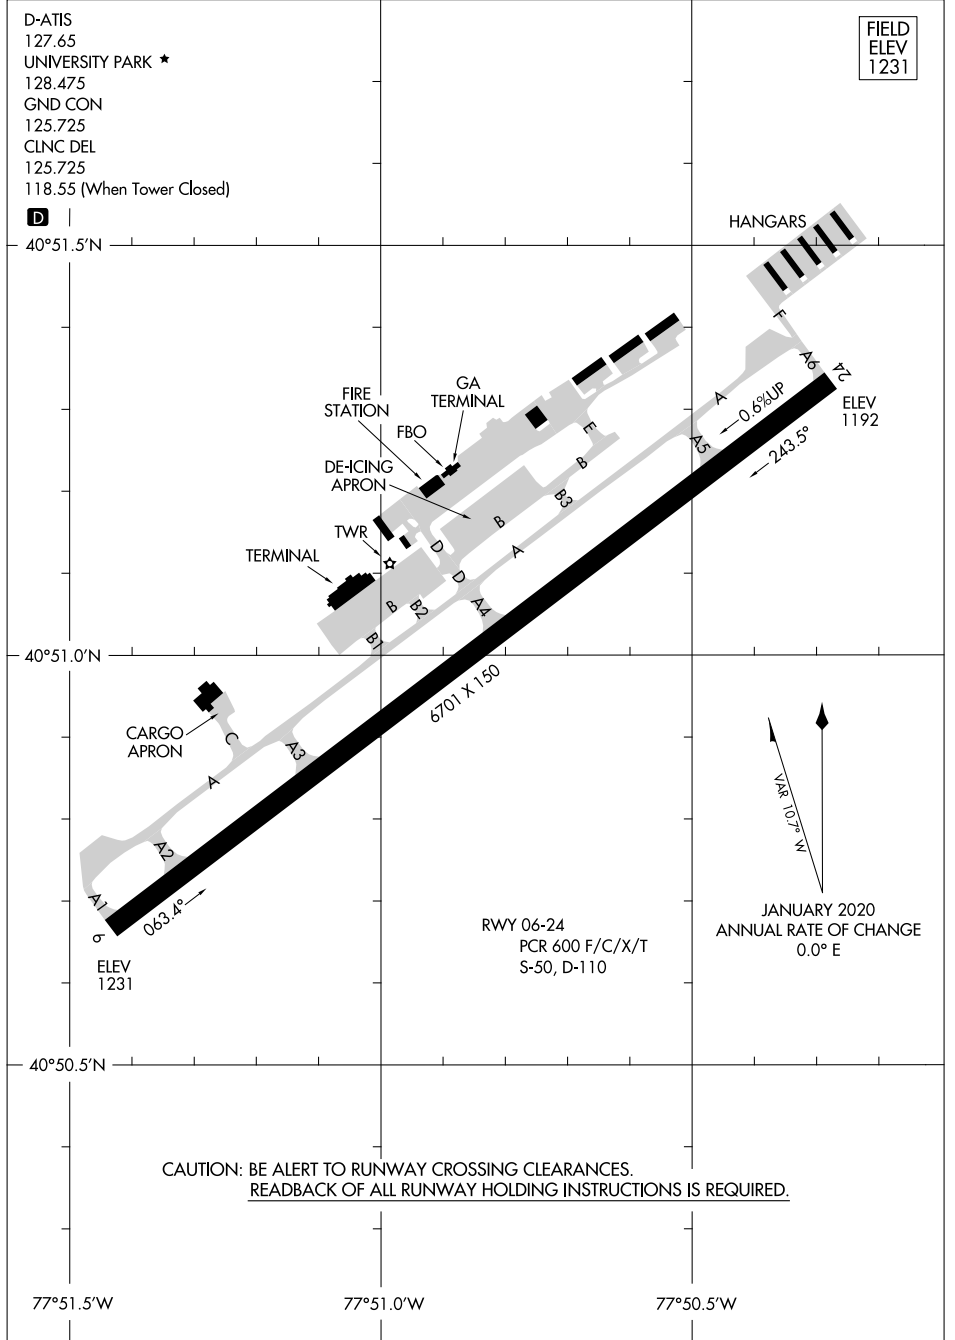

24249

AIRPORT DIAGRAM

AL-5240 (FAA)

STATE COLLEGE RGNL (UNV)
STATE COLLEGE, PENNSYLVANIA

NE-4, 05 SEP 2024 to 03 OCT 2024

NE-4, 05 SEP 2024 to 03 OCT 2024

AIRPORT DIAGRAM

24249

STATE COLLEGE, PENNSYLVANIA
STATE COLLEGE RGNL (UNV)