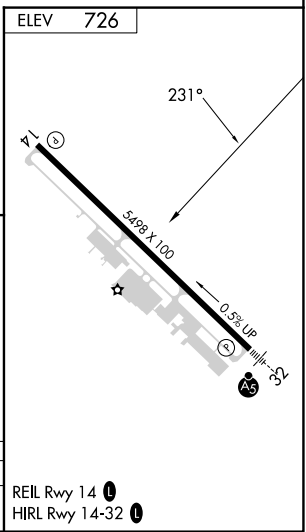

VORTAC MRB 112.1 Chan 58	APP CRS 231°	Rwy Idg TDZE Apt Elev N/A N/A 726
--	------------------------	---

VOR/DME-A

WINCHESTER RGNL (OKV)

⚠ When local altimeter setting not received, use Martinsburg altimeter setting and increase all MDA 80 feet and Cat C visibility 1/4 mile.

⚠ MISSED APPROACH: Climbing left turn to 3000 via MRB R-231 to CWINE/MRB 15 DME and hold, continue climb-in-hold to 3000.

AWOS-3 124.85	POTOMAC APP CON 120.45 306.925	CLNC DEL 126.15	UNICOM 122.975 (CTAF) 📞
-------------------------	--	---------------------------	--

CATEGORY	A	B	C	D
📡 CIRCLING	1180-1 454 (500-1)	1220-1 494 (500-1)	1380-1 3/4 654 (700-1 3/4)	1480-2 1/2 754 (800-2 1/2)

NE-3, 05 SEP 2024 to 03 OCT 2024

NE-3, 05 SEP 2024 to 03 OCT 2024