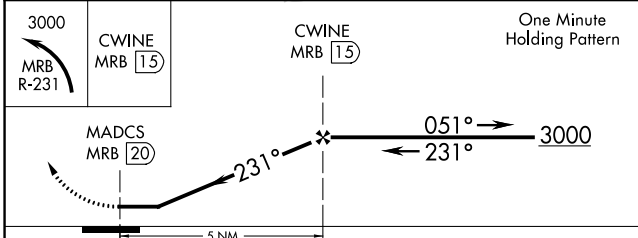

VORTAC MRB 112.1 Chan 58	APP CRS 231°	Rwy Idg TDZE Apt Elev N/A N/A 726
--	------------------------	---

VOR/DME-A

WINCHESTER RGNL (OKV)

⚠ When local altimeter setting not received, use Martinsburg altimeter setting and increase all MDA 80 feet and Cat C visibility 1/4 mile.

⚠ MISSED APPROACH: Climbing left turn to 3000 via MRB R-231 to CWINE/MRB 15 DME and hold, continue climb-in-hold to 3000.

AWOS-3 124.85	POTOMAC APP CON 120.45 306.925	CLNC DEL 126.15	UNICOM 122.975 (CTAF) 📞
-------------------------	--	---------------------------	--

CATEGORY	A	B	C	D
📡 CIRCLING	1180-1 454 (500-1)	1220-1 494 (500-1)	1380-1 3/4 654 (700-1 3/4)	1480-2 1/2 754 (800-2 1/2)

NE-3, 05 SEP 2024 to 03 OCT 2024

NE-3, 05 SEP 2024 to 03 OCT 2024