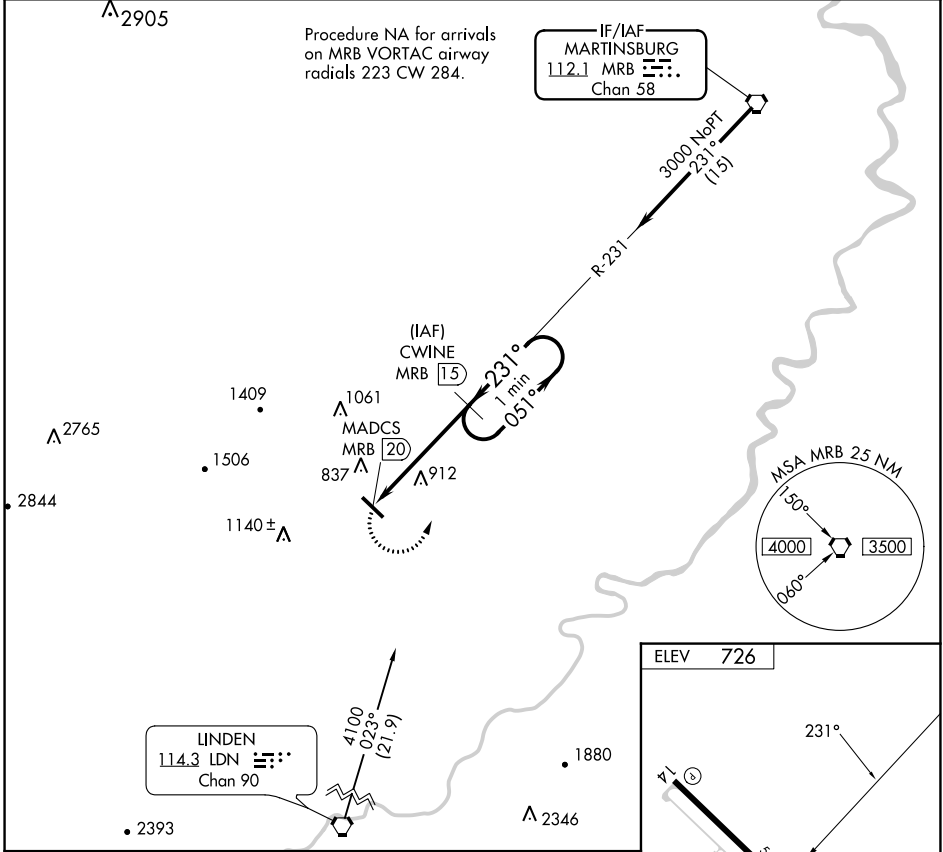

VORTAC MRB 112.1 Chan 58	APP CRS 231°	Rwy Idg TDZE Apt Elev N/A N/A 726
--	------------------------	---

VOR/DME-A

WINCHESTER RGNL (OKV)

⚠ When local altimeter setting not received, use Martinsburg altimeter setting and increase all MDA 80 feet and Cat C visibility 1/4 mile.

⚠ MISSED APPROACH: Climbing left turn to 3000 via MRB R-231 to CWINE/MRB 15 DME and hold, continue climb-in-hold to 3000.

AWOS-3 124.85	POTOMAC APP CON 120.45 306.925	CLNC DEL 126.15	UNICOM 122.975 (CTAF) 📞
-------------------------	--	---------------------------	--

CATEGORY	A	B	C	D
📡 CIRCLING	1180-1 454 (500-1)	1220-1 494 (500-1)	1380-1 3/4 654 (700-1 3/4)	1480-2 1/2 754 (800-2 1/2)

NE-3, 05 SEP 2024 to 03 OCT 2024

NE-3, 05 SEP 2024 to 03 OCT 2024