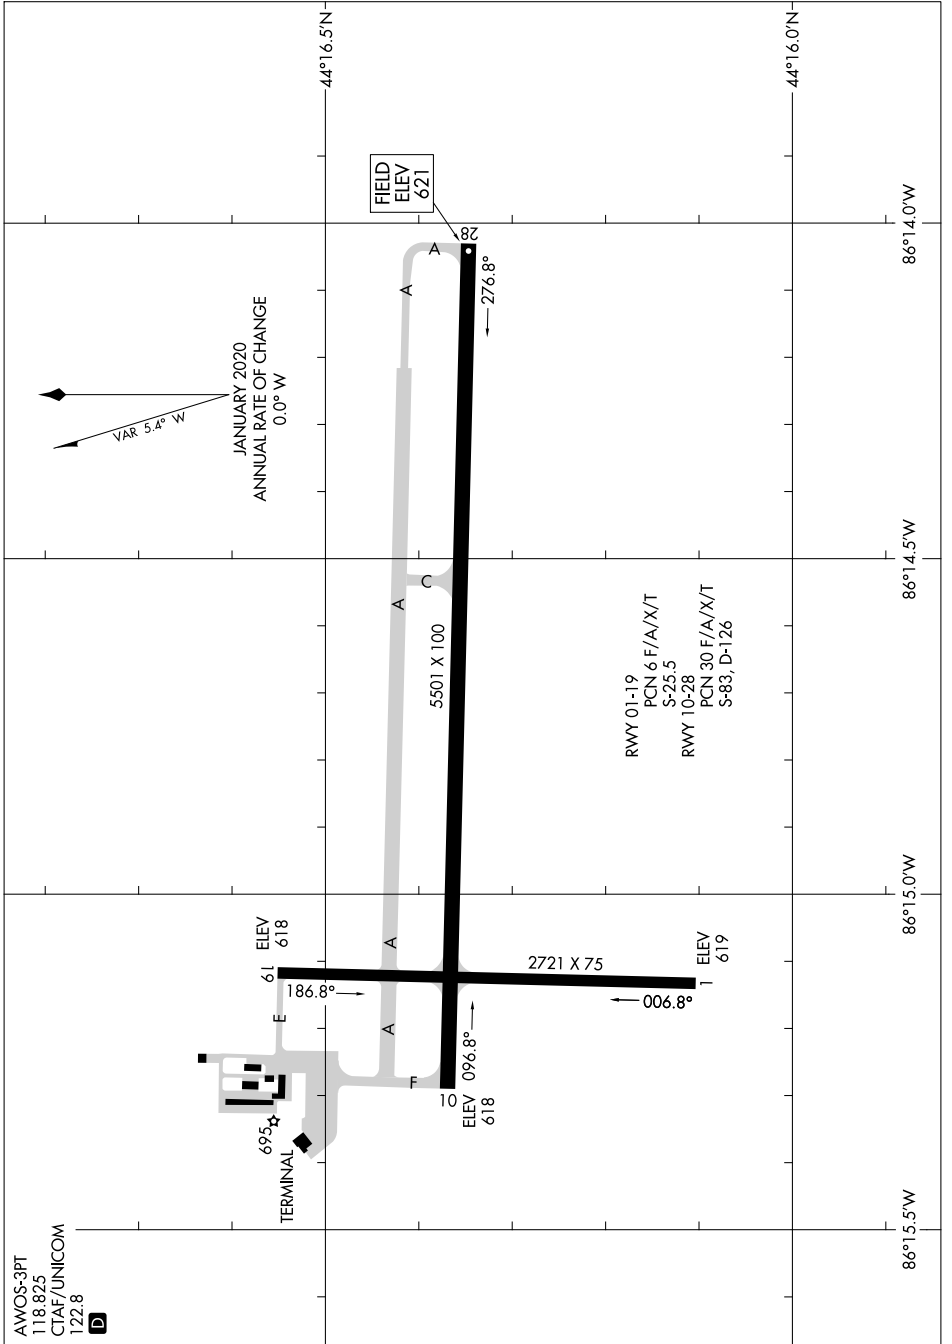

21336

AIRPORT DIAGRAM

AL-5257 (FAA)

MANISTEE COUNTY/BLACKER (MBL)

MANISTEE, MICHIGAN

EC-1, 05 SEP 2024 to 03 OCT 2024

EC-1, 05 SEP 2024 to 03 OCT 2024

AIRPORT DIAGRAM

21336

MANISTEE COUNTY/BLACKER (MBL)

MANISTEE, MICHIGAN