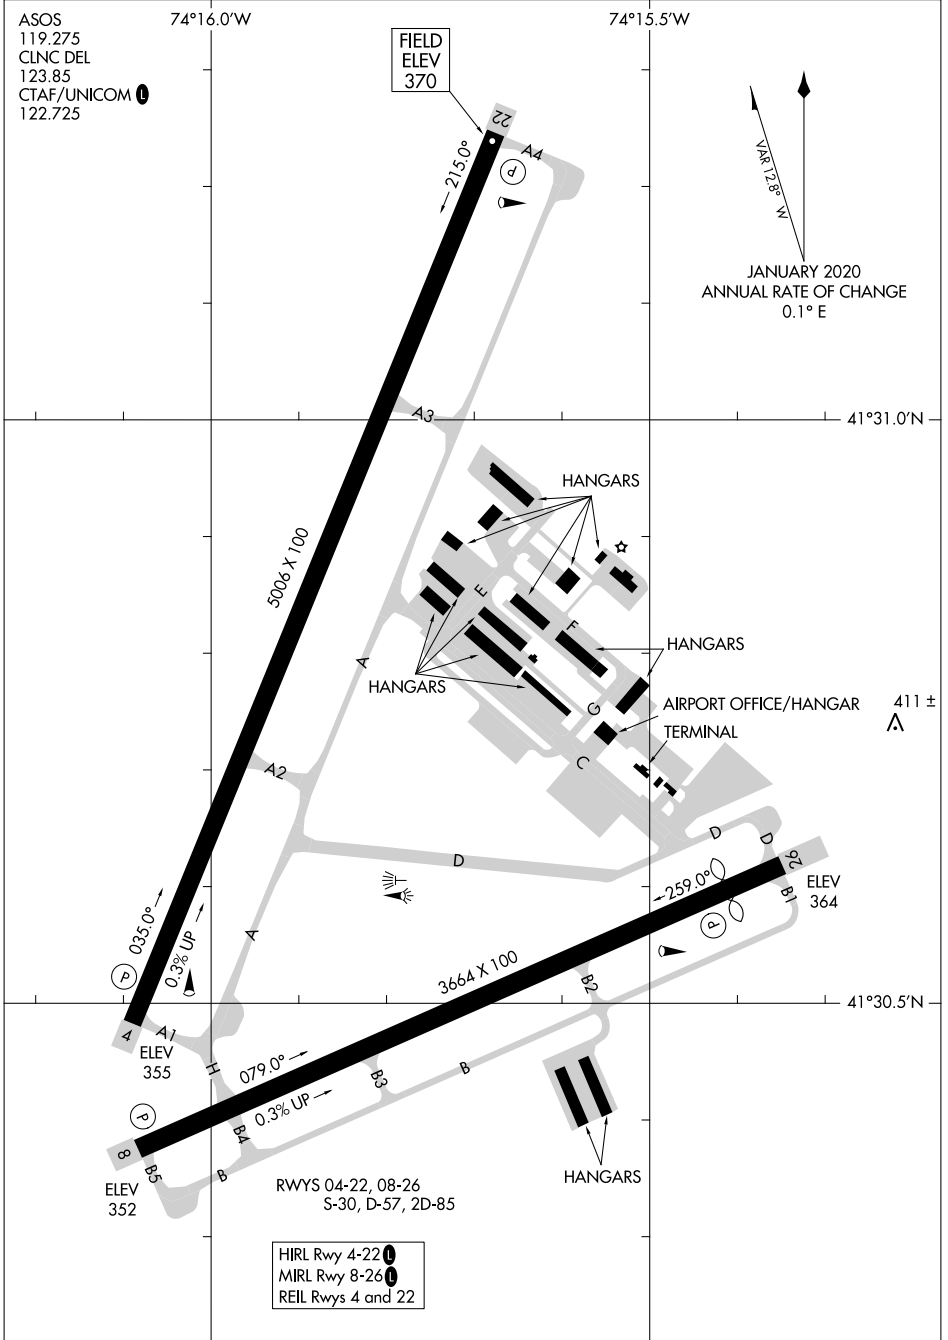

24025

# AIRPORT DIAGRAM

AL-5264 (FAA)

ORANGE COUNTY (MGJ)  
MONTGOMERY, NEW YORK

AIRPORT DIAGRAM  
24025

MONTGOMERY, NEW YORK  
ORANGE COUNTY (MGJ)