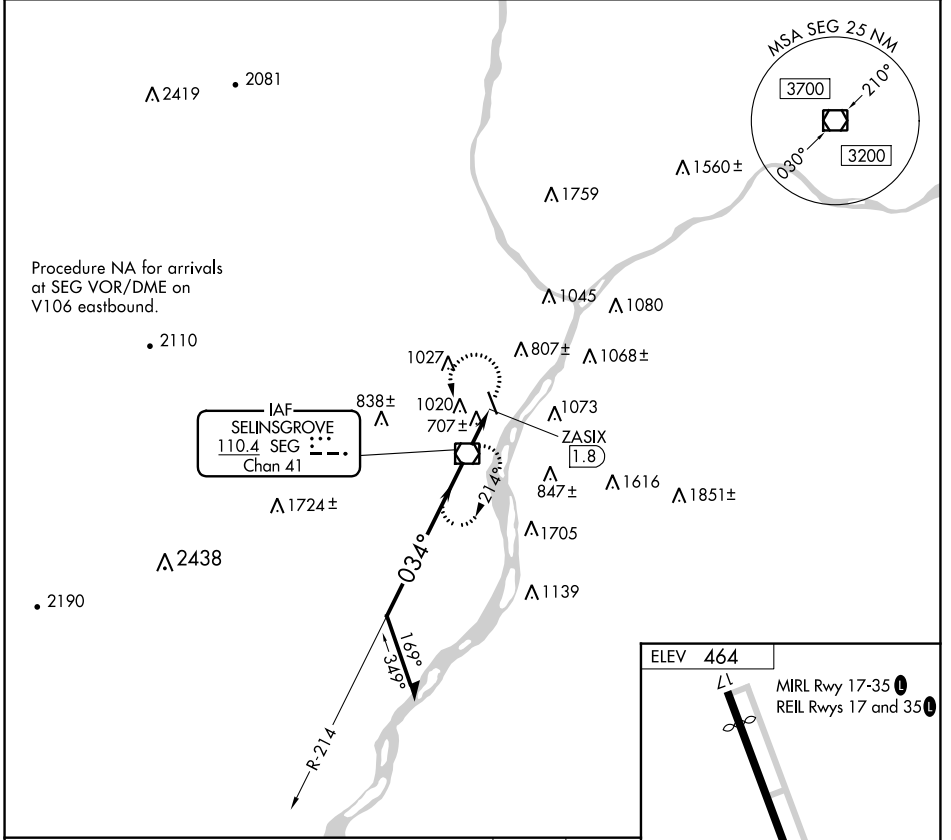

VOR/DME SEG 110.4 Chan 41	APP CRS 034°	Rwy Idg TDZE Apt Elev	N/A N/A 464
---	------------------------	-----------------------------	--

VOR-A

PENN VALLEY (SEG)

<p>⚠ Circling to Rwy 17 NA at night. When Circling to Rwy 35 at night, operational VGSI required, remain on or above VGSI glidepath until threshold.</p> <p>❄ -15°C</p>	<p>MISSED APPROACH: Climbing left turn to 3400 direct SEG VOR/DME and hold, continue climb-in-hold to 3400.</p>
---	---

ASOS 123.975	HARRISBURG APP CON 118.25 269.45	UNICOM 122.7 (CTAF) 0
------------------------	--	---------------------------------

NE-4, 05 SEP 2024 to 03 OCT 2024

NE-4, 05 SEP 2024 to 03 OCT 2024

CATEGORY	A	B	C	D
C CIRCLING	1400-1¼	936 (1000-1¼)	NA	