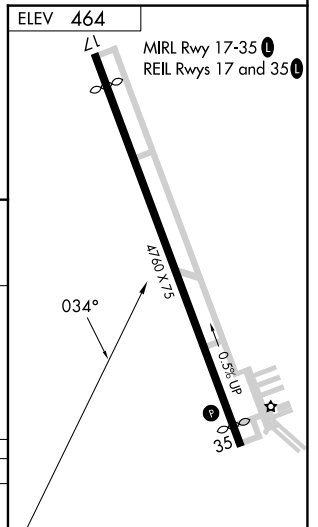

CATEGORY	A	B	C	D
C CIRCLING	1400-1¼	936 (1000-1¼)	NA