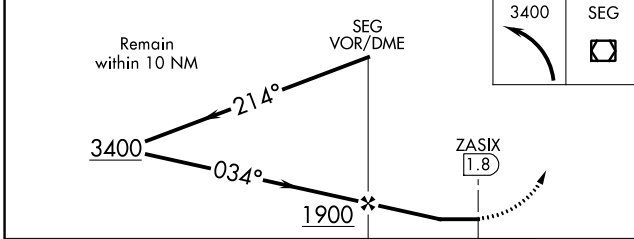

CATEGORY	A	B	C	D
C CIRCLING	1400-1¼	936 (1000-1¼)	NA