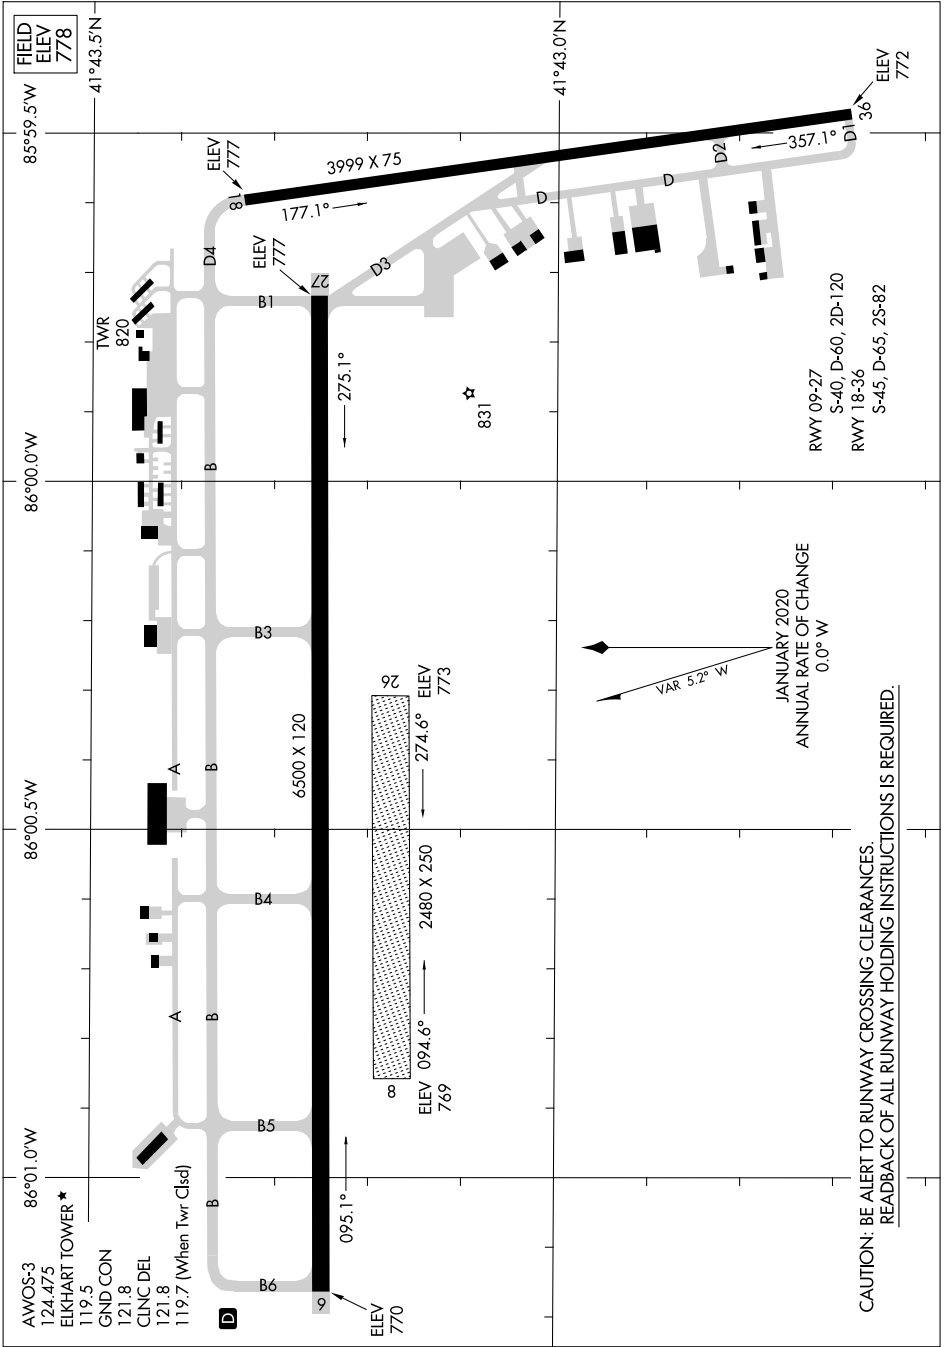

# AIRPORT DIAGRAM

AL-5287 (FAA)

ELKHART MUNI (EKM)  
ELKHART, INDIANA

EC-2, 05 SEP 2024 to 03 OCT 2024

EC-2, 05 SEP 2024 to 03 OCT 2024

# AIRPORT DIAGRAM

ELKHART, INDIANA  
ELKHART MUNI (EKM)