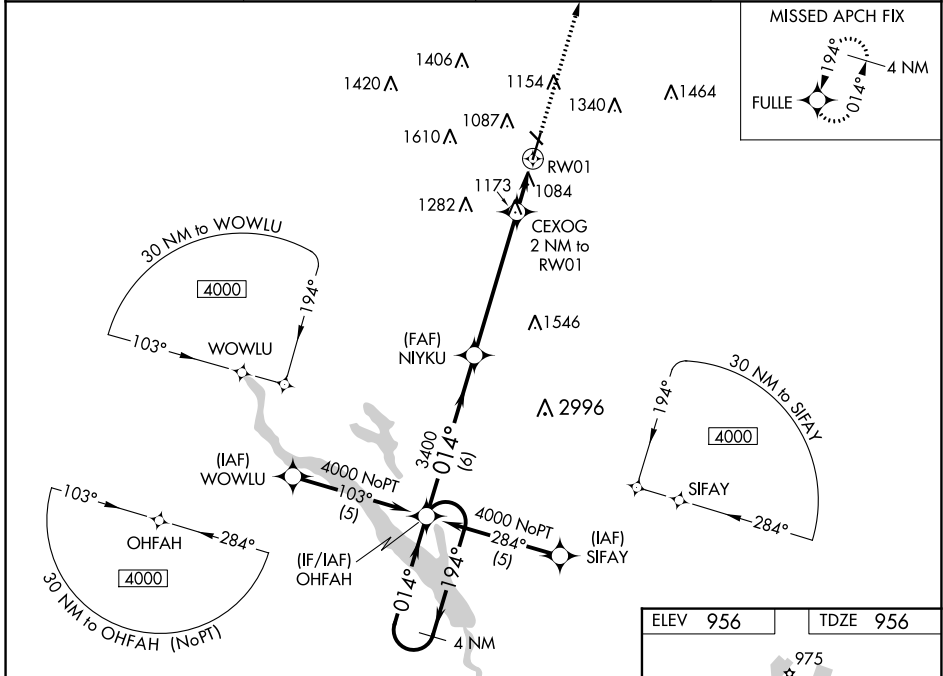

WAAS CH 72717 W01A	APP CRS 014°	Rwy Idg TDZE Apt Elev	5701 956 956
--	------------------------	-----------------------------	---

RNAV (GPS) RWY 1

AMES MUNI (AMW)

RNP APCH. ▼ ❄️ -27°C For uncompensated Baro-VNAV systems, LNAV/VNAV NA below -16°C (4°F) or above 54°C (130°F). For inop MALSRS, increase LNAV Cats A, B visibility to 1 mile.	MALSRS AS	MISSED APPROACH: Climb to 3000 direct FULLE and hold.
---	--------------	---

ASOS 132.025	DES MOINES APP CON 123.9 307.15	CLNC DEL 126.0	UNICOM 122.7 (CTAF) 0
------------------------	---	--------------------------	---------------------------------

CATEGORY	A	B	C	D
LPV DA	1261-3/4	305 (400-3/4)		NA
LNAV/VNAV DA	1364-1	408 (500-1)		NA
LNAV MDA	1440-3/4	484 (500-3/4)		NA
CIRCLING	1440-1 484 (500-1)	1460-1 504 (600-1)	1640-2 684 (700-2)	NA

NC-3, 05 SEP 2024 to 03 OCT 2024

NC-3, 05 SEP 2024 to 03 OCT 2024