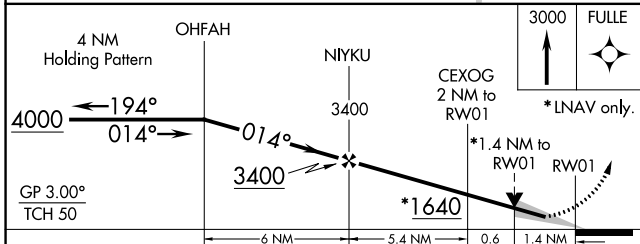

WAAS CH 72717 W01A	APP CRS 014°	Rwy Idg TDZE Apt Elev	5701 956 956
--	------------------------	-----------------------------	---

RNAV (GPS) RWY 1

AMES MUNI (AMW)

RNP APCH. ▼ ❄️ -27°C For uncompensated Baro-VNAV systems, LNAV/VNAV NA below -16°C (4°F) or above 54°C (130°F). For inop MALSRS, increase LNAV Cats A, B visibility to 1 mile.	MALSRS AS	MISSED APPROACH: Climb to 3000 direct FULLE and hold.
---	--------------	---

ASOS 132.025	DES MOINES APP CON 123.9 307.15	CLNC DEL 126.0	UNICOM 122.7 (CTAF) 0
------------------------	---	--------------------------	---------------------------------

CATEGORY	A	B	C	D
LPV DA	1261-3/4	305 (400-3/4)		NA
LNAV/VNAV DA	1364-1	408 (500-1)		NA
LNAV MDA	1440-3/4	484 (500-3/4)		NA
CIRCLING	1440-1 484 (500-1)	1460-1 504 (600-1)	1640-2 684 (700-2)	NA