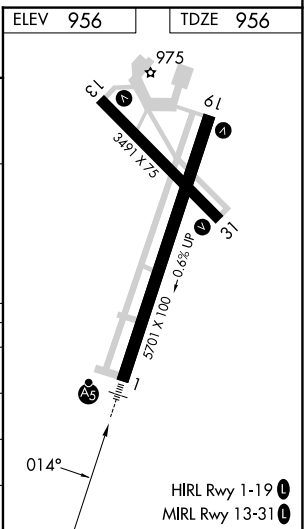

WAAS CH 72717 W01A	APP CRS 014°	Rwy Idg TDZE Apt Elev	5701 956 956
--	------------------------	-----------------------------	---

RNAV (GPS) RWY 1

AMES MUNI (AMW)

RNP APCH. ▼ ❄️ -27°C For uncompensated Baro-VNAV systems, LNAV/VNAV NA below -16°C (4°F) or above 54°C (130°F). For inop MALSRS, increase LNAV Cats A, B visibility to 1 mile.	MALSRS AS	MISSED APPROACH: Climb to 3000 direct FULLE and hold.
---	--------------	---

ASOS 132.025	DES MOINES APP CON 123.9 307.15	CLNC DEL 126.0	UNICOM 122.7 (CTAF) 0
------------------------	---	--------------------------	---------------------------------

CATEGORY	A	B	C	D
LPV DA	1261-3/4	305 (400-3/4)		NA
LNAV/VNAV DA	1364-1	408 (500-1)		NA
LNAV MDA	1440-3/4	484 (500-3/4)		NA
CIRCLING	1440-1 484 (500-1)	1460-1 504 (600-1)	1640-2 684 (700-2)	NA