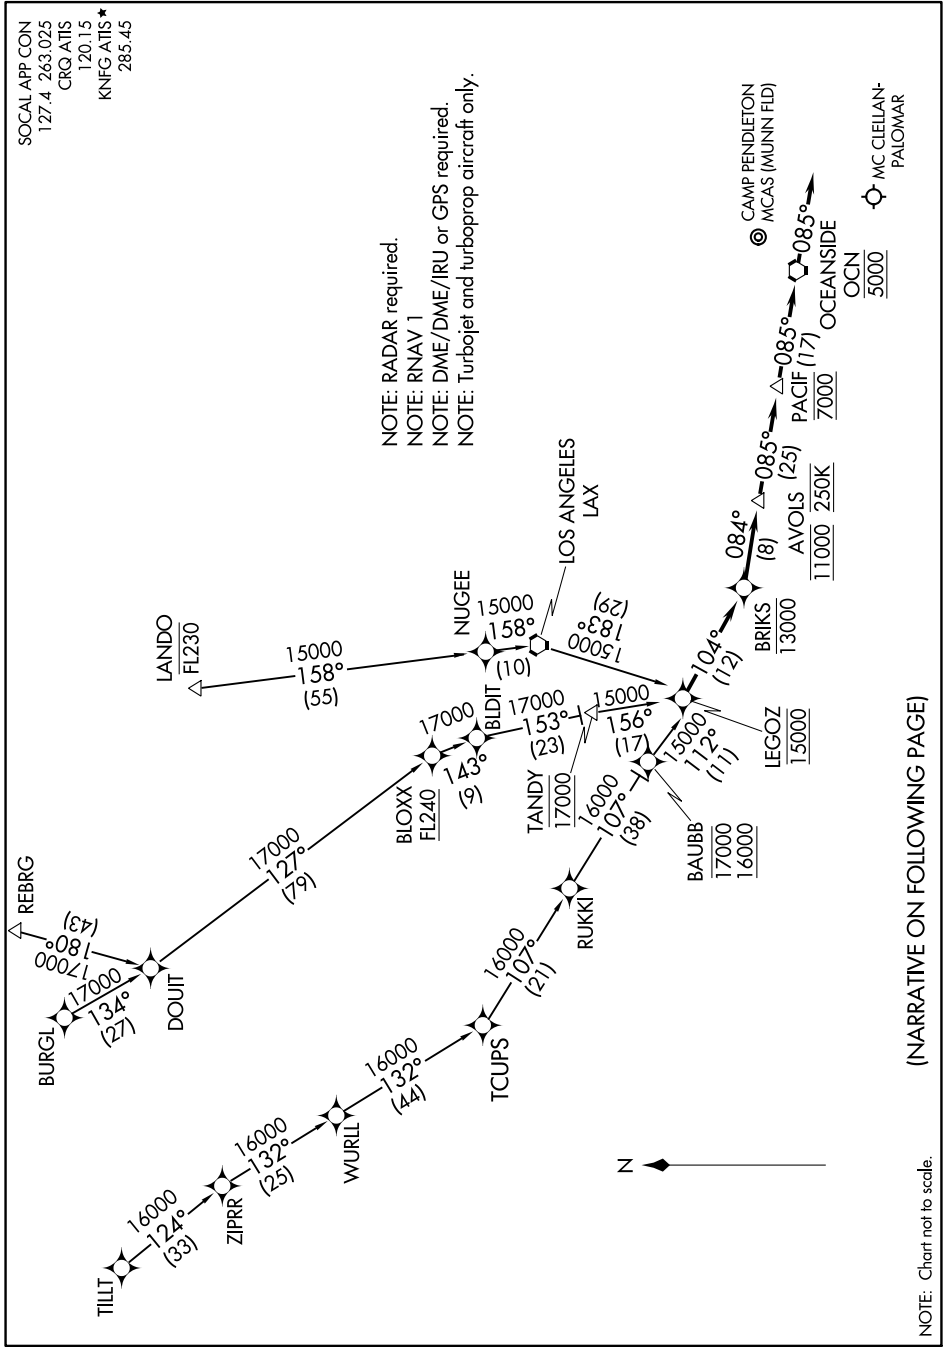

LEGOZ TWO ARRIVAL (RNAV)

AL-5310 (FAA)

CARLSBAD, CALIFORNIA

SOCAL APP CON
 127.4 263.025
 CRQ ATIS
 120.15
 KNFG ATIS *
 285.45

NOTE: RADAR required.
 NOTE: RNAV 1
 NOTE: DME/DME/IRU or GPS required.
 NOTE: Turbojet and turboprop aircraft only.

(NARRATIVE ON FOLLOWING PAGE)

NOTE: Chart not to scale.

LEGOZ TWO ARRIVAL (RNAV)

CARLSBAD, CALIFORNIA