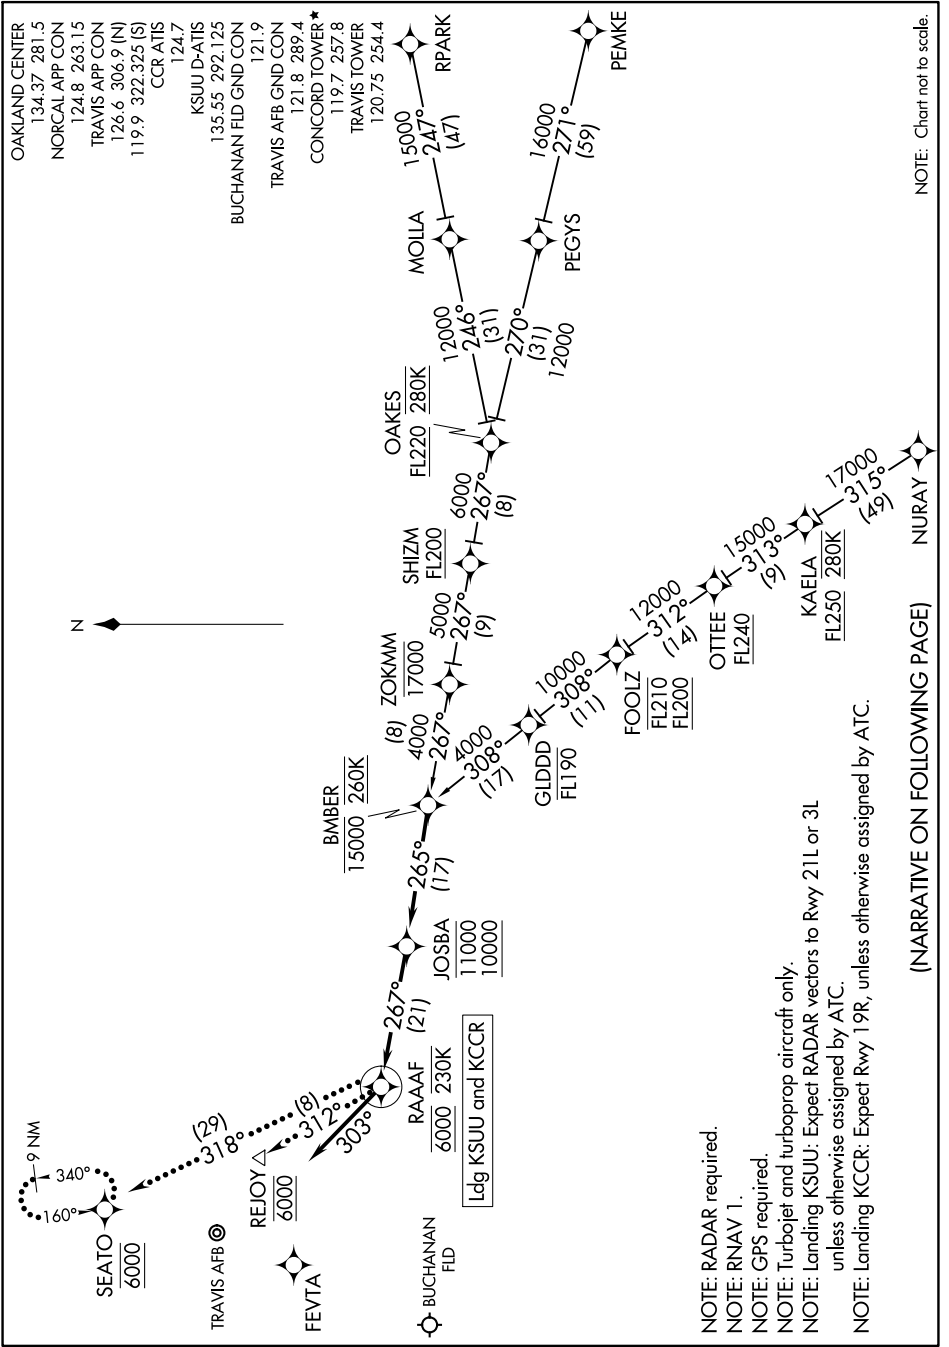

BMBER ONE ARRIVAL (RNAV)

AL-5320 (FAA)

CONCORD, CALIFORNIA

SW-2, 05 SEP 2024 to 03 OCT 2024

BMBER ONE ARRIVAL (RNAV)

CONCORD, CALIFORNIA

(NARRATIVE ON FOLLOWING PAGE)

SW-2, 05 SEP 2024 to 03 OCT 2024