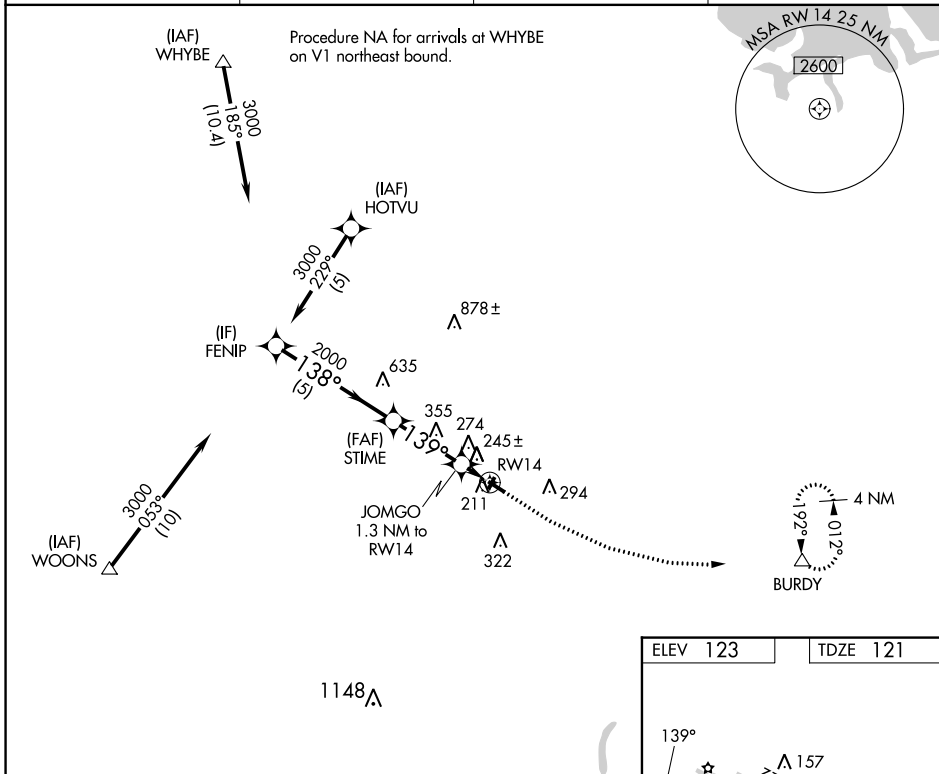

WAAS CH 90444 W14A	APP CRS 139°	Rwy Idg TDZE Apt Elev	2991 121 123
--	------------------------	-----------------------------	---

RNAV (GPS) Z RWY 14

MANSFIELD MUNI (1B9)

RNP APCH - GPS.
 ⚠ NA Circling NA to Rwys 4 and 22. Procedure NA at night. Rwy 14 helicopter visibility reduction below 1 SM NA. Use Taunton altimeter setting.

MISSED APPROACH: Climb to 700 then climbing left turn to 2000 direct BURDY and hold.

AWOS-3PT 118.675	TAN ASOS 132.675	BOSTON APP CON 124.1	UNICOM 123.0 (CTAF) 0
----------------------------	----------------------------	--------------------------------	---------------------------------

CATEGORY	A	B	C	D
LPV DA	523-1 1/8	402 (400-1 1/8)		NA
LNAV MDA	540-1	419 (500-1)		NA
CIRCLING	600-1 477 (500-1)	640-1 517 (600-1)		NA

NE-1, 05 SEP 2024 to 03 OCT 2024

NE-1, 05 SEP 2024 to 03 OCT 2024