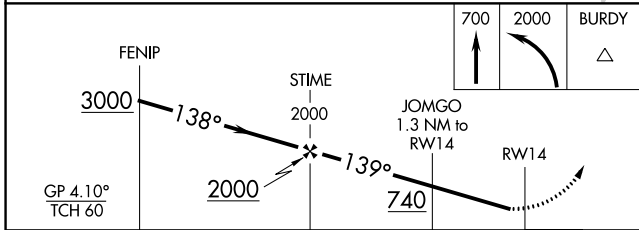

WAAS CH 90444 W14A	APP CRS 139°	Rwy Idg TDZE Apt Elev	2991 121 123
--	------------------------	-----------------------------	---

RNAV (GPS) Z RWY 14

MANSFIELD MUNI (1B9)

RNP APCH - GPS.
 ⚠ NA Circling NA to Rwys 4 and 22. Procedure NA at night. Rwy 14 helicopter visibility reduction below 1 SM NA. Use Taunton altimeter setting.

MISSED APPROACH: Climb to 700 then climbing left turn to 2000 direct BURDY and hold.

AWOS-3PT 118.675	TAN ASOS 132.675	BOSTON APP CON 124.1	UNICOM 123.0 (CTAF) 0
----------------------------	----------------------------	--------------------------------	---------------------------------