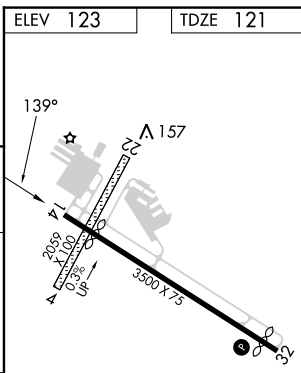

WAAS CH 90444 W14A	APP CRS 139°	Rwy Idg TDZE Apt Elev	2991 121 123
--	------------------------	-----------------------------	---

RNAV (GPS) Z RWY 14

MANSFIELD MUNI (1B9)

RNP APCH - GPS.
 ⚠ NA Circling NA to Rwys 4 and 22. Procedure NA at night. Rwy 14 helicopter visibility reduction below 1 SM NA. Use Taunton altimeter setting.

MISSED APPROACH: Climb to 700 then climbing left turn to 2000 direct BURDY and hold.

AWOS-3PT 118.675	TAN ASOS 132.675	BOSTON APP CON 124.1	UNICOM 123.0 (CTAF) 0
----------------------------	----------------------------	--------------------------------	---------------------------------