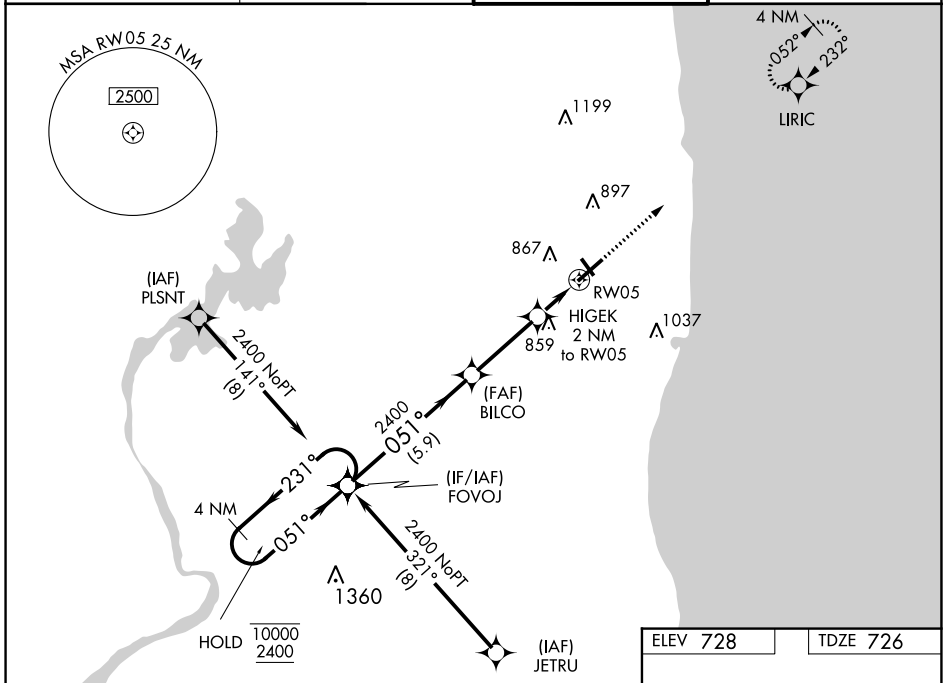

WAAS CH 81812 W05A	APP CRS 051°	Rwy Idg TDZE 726 Apt Elev 728	6001
--	------------------------	---	-------------

RNAV (GPS) RWY 5

WAUKEGAN NTL (UGN)

RNP APCH - GPS.	MISSED APPROACH: Climb to 2300 direct LIRIC and hold.
<p>▼ Rwy 5 helicopter visibility reduction below 3/4 SM NA. For uncompensated Baro-VNAV systems, LNAV/VNAV NA below -16°C or above 54°C.</p> <p>▲ Circling Rwy 14, 32 NA at night.</p>	

ATIS 132.4	CHICAGO APP CON 120.55	WAUKEGAN TOWER ★ 120.05 (CTAF) 273.55	GND CON 121.65
----------------------	----------------------------------	---	--------------------------

CATEGORY	A	B	C	D
LPV DA		976-3/4	250 (300-3/4)	
LNAV/VNAV DA		1013-7/8	287 (300-7/8)	
LNAV MDA	1120-1	394 (400-1)	1120-1/8	394 (400-1/8)
CIRCLING	1220-1	492 (500-1)	1220-1/2	1400-2/4 672 (700-2/4)

EC-3, 05 SEP 2024 to 03 OCT 2024

EC-3, 05 SEP 2024 to 03 OCT 2024