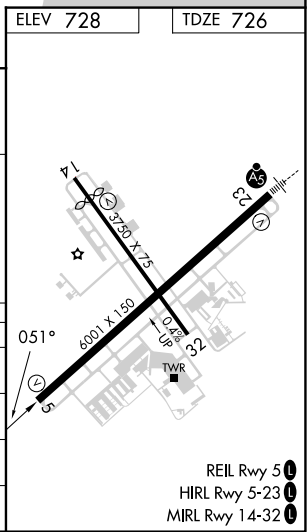

WAAS CH 81812 W05A	APP CRS 051°	Rwy Idg TDZE 726 Apt Elev 728	6001
--	------------------------	---	-------------

RNAV (GPS) RWY 5

WAUKEGAN NTL (UGN)

RNP APCH - GPS.	MISSED APPROACH: Climb to 2300 direct LIRIC and hold.
<p>▼ Rwy 5 helicopter visibility reduction below 3/4 SM NA. For uncompensated Baro-VNAV systems, LNAV/VNAV NA below -16°C or above 54°C.</p> <p>▲ Circling Rwy 14, 32 NA at night.</p>	

ATIS 132.4	CHICAGO APP CON 120.55	WAUKEGAN TOWER ★ 120.05 (CTAF) 273.55	GND CON 121.65
----------------------	----------------------------------	---	--------------------------

CATEGORY	A	B	C	D
LPV DA		976-3/4	250 (300-3/4)	
LNAV/VNAV DA		1013-7/8	287 (300-7/8)	
LNAV MDA	1120-1	394 (400-1)	1120-1/8	394 (400-1/8)
CIRCLING	1220-1	492 (500-1)	1220-1/2	1400-2/4 672 (700-2/4)