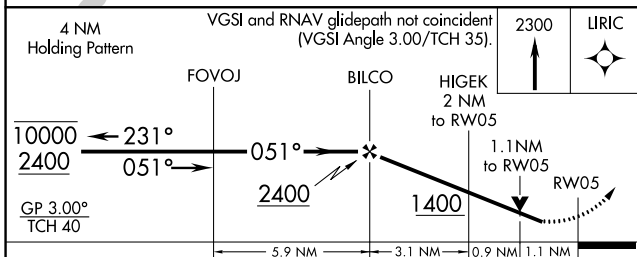

WAAS CH 81812 W05A	APP CRS 051°	Rwy Idg TDZE 726 Apt Elev 728	6001
--	------------------------	---	-------------

RNAV (GPS) RWY 5

WAUKEGAN NTL (UGN)

RNP APCH - GPS.	MISSED APPROACH: Climb to 2300 direct LIRIC and hold.
<p>▼ Rwy 5 helicopter visibility reduction below 3/4 SM NA. For uncompensated Baro-VNAV systems, LNAV/VNAV NA below -16°C or above 54°C.</p> <p>▲ Circling Rwy 14, 32 NA at night.</p>	

ATIS 132.4	CHICAGO APP CON 120.55	WAUKEGAN TOWER ★ 120.05 (CTAF) 273.55	GND CON 121.65
----------------------	----------------------------------	---	--------------------------

CATEGORY	A	B	C	D
LPV DA		976-3/4	250 (300-3/4)	
LNAV/VNAV DA		1013-7/8	287 (300-7/8)	
LNAV MDA	1120-1	394 (400-1)	1120-1/8	394 (400-1/8)
CIRCLING	1220-1	492 (500-1)	1220-1/2	1400-2/4 672 (700-2/4)