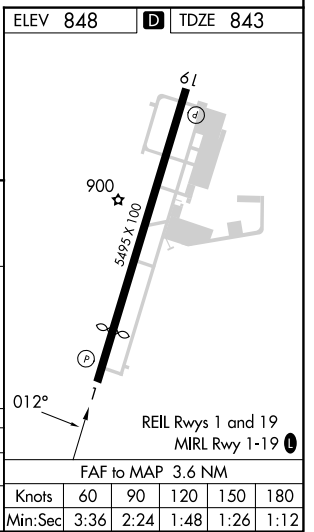

LOC HLE 108.3	APP CRS 012°	Rwy Idg 4641
		TDZE 843
		Apt Elev 848

LOC RWY 1

SKYLARK FLD (I.L.E.)

ADF required.	MISSED APPROACH: Climb to 1500 then climbing right turn to 3100 direct IRESH LOM and hold, continue climb-in-hold to 3100.
NA Circling Rwy 19 NA at night.	

SC-3, 05 SEP 2024 to 03 OCT 2024

SC-3, 05 SEP 2024 to 03 OCT 2024

CATEGORY	A	B	C	D
S-1	1160-1	317 (400-1)		NA
CIRCLING	1300-1 452 (500-1)	1340-1 492 (500-1)	1440-1½ 592 (600-1½)	NA

FAF to MAP 3.6 NM				
Knots	60	90	120	150
Min:Sec	3:36	2:24	1:48	1:26