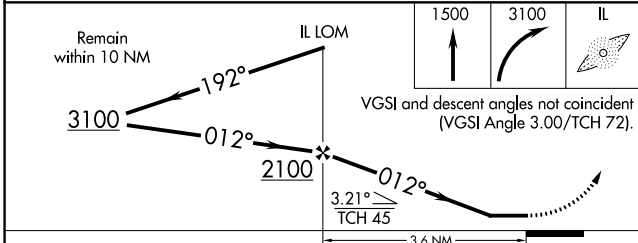

LOC HLE 108.3	APP CRS 012°	Rwy Idg 4641
		TDZE 843
		Apt Elev 848

LOC RWY 1

SKYLARK FLD (I.L.E.)

ADF required.	MISSED APPROACH: Climb to 1500 then climbing right turn to 3100 direct IRESH LOM and hold, continue climb-in-hold to 3100.
NA Circling Rwy 19 NA at night.	

SC-3, 05 SEP 2024 to 03 OCT 2024

SC-3, 05 SEP 2024 to 03 OCT 2024

CATEGORY	A	B	C	D
S-1	1160-1	317 (400-1)		NA
CIRCLING	1300-1 452 (500-1)	1340-1 492 (500-1)	1440-1½ 592 (600-1½)	NA

FAF to MAP 3.6 NM				
Knots	60	90	120	150
Min:Sec	3:36	2:24	1:48	1:26