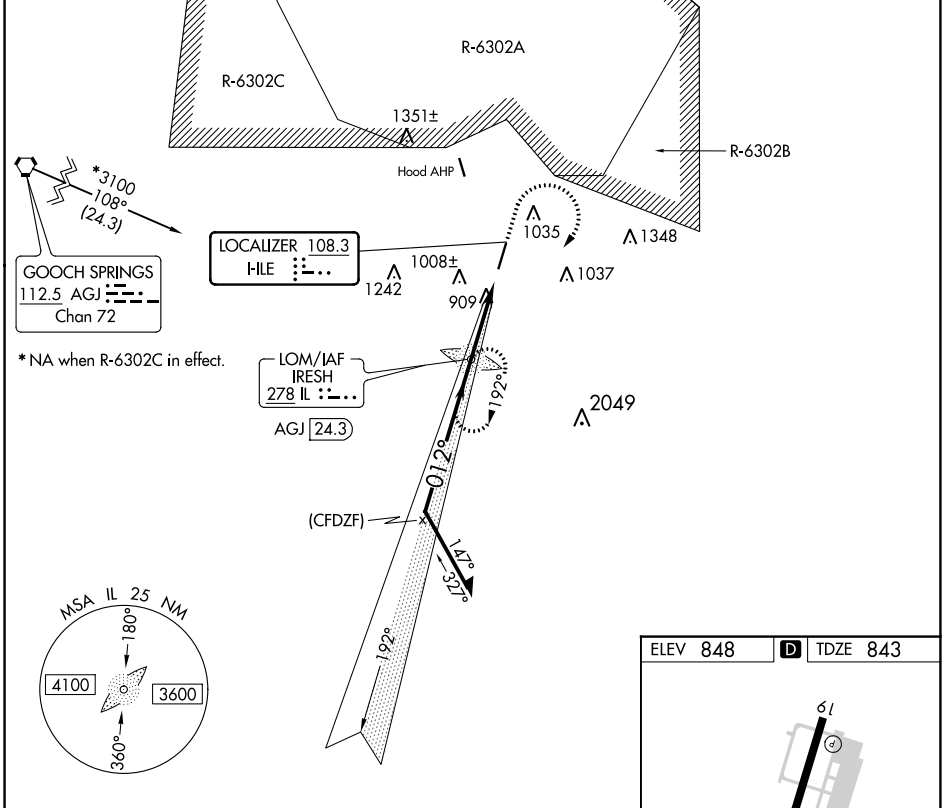

LOC HLE 108.3	APP CRS 012°	Rwy Idg 4641
		TDZE 843
		Apt Elev 848

LOC RWY 1

SKYLARK FLD (I.L.E.)

ADF required.	MISSED APPROACH: Climb to 1500 then climbing right turn to 3100 direct IRESH LOM and hold, continue climb-in-hold to 3100.
NA Circling Rwy 19 NA at night.	

AWOS-3PT 128.575	GRAY APP CON 120.075 323.15	CLNC DEL 121.7	UNICOM 122.7 (CTAF) 0
----------------------------	---------------------------------------	--------------------------	---------------------------------

SC-3, 05 SEP 2024 to 03 OCT 2024

SC-3, 05 SEP 2024 to 03 OCT 2024

CATEGORY	A	B	C	D
S-1	1160-1	317 (400-1)		NA
CIRCLING	1300-1 452 (500-1)	1340-1 492 (500-1)	1440-1½ 592 (600-1½)	NA

FAF to MAP 3.6 NM				
Knots	60	90	120	150
Min:Sec	3:36	2:24	1:48	1:26