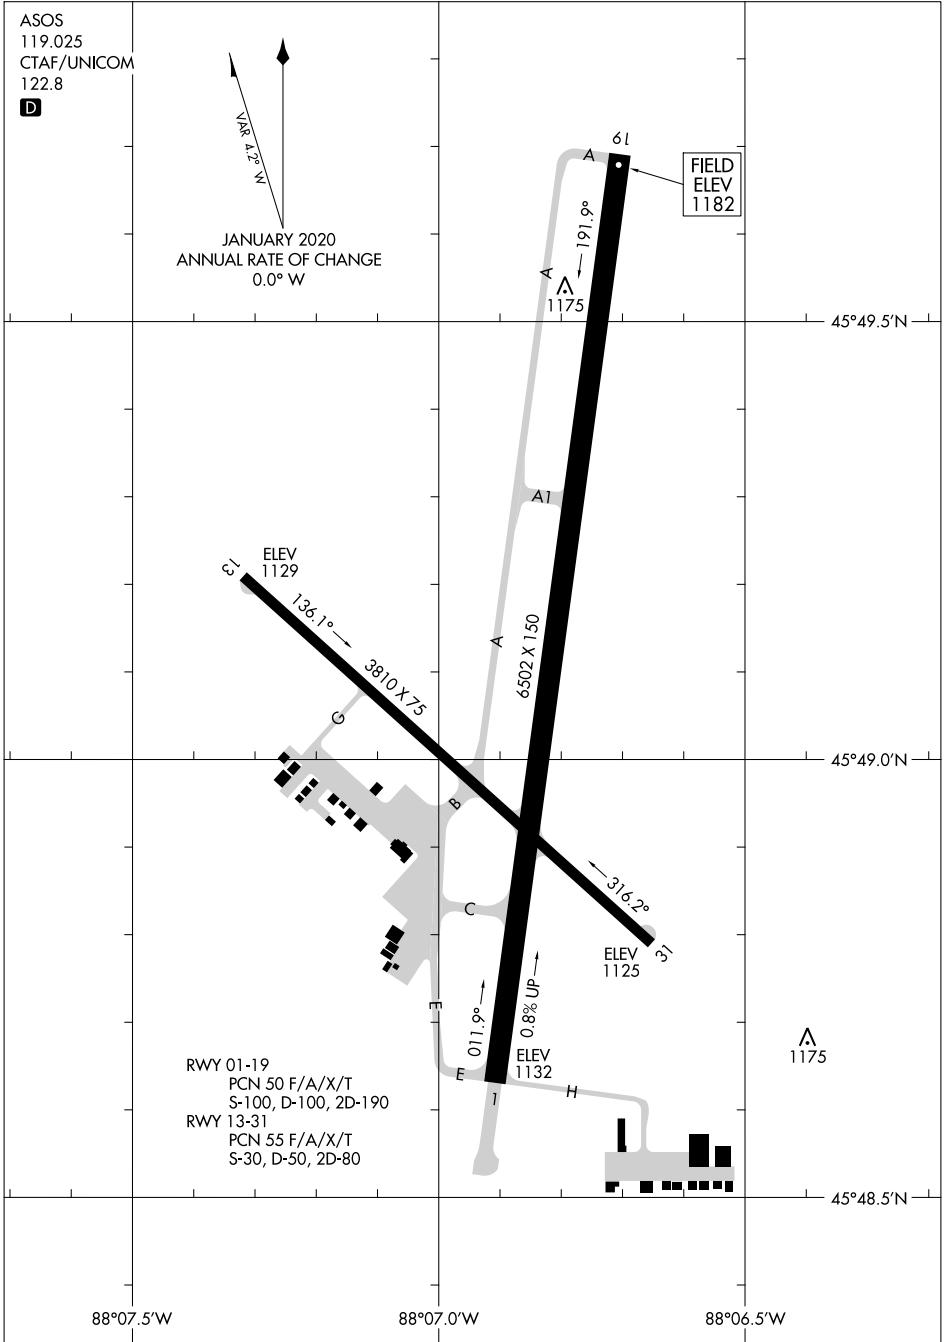

24249

AIRPORT DIAGRAM

AL-5347 (FAA)

FORD (IMT)
IRON MOUNTAIN KINGSFORD, MICHIGAN

EC-1, 05 SEP 2024 to 03 OCT 2024

EC-1, 05 SEP 2024 to 03 OCT 2024

AIRPORT DIAGRAM

24249

IRON MOUNTAIN KINGSFORD, MICHIGAN
FORD (IMT)