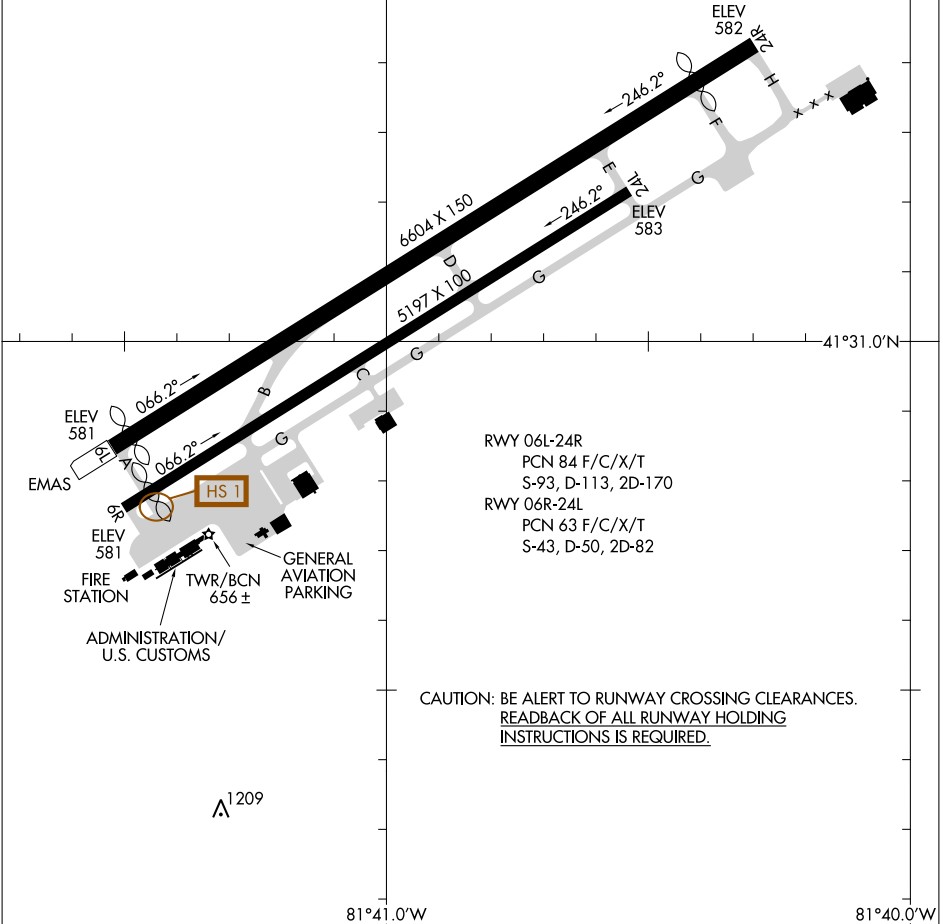

22307

AIRPORT DIAGRAM

AL-5370 (FAA)

BURKE LAKEFRONT (BKL)
CLEVELAND, OHIO

ATIS
125.25
LAKEFRONT TOWER*
124.3 339.8
GND CON
121.9 339.8
CLNC DEL
121.9 (when tower closed)
339.8

FIELD
ELEV
584

41°32.0'N

 JANUARY 2020
 ANNUAL RATE OF CHANGE
 0.0° W

EC-2, 05 SEP 2024 to 03 OCT 2024

EC-2, 05 SEP 2024 to 03 OCT 2024

AIRPORT DIAGRAM

22307

CLEVELAND, OHIO
BURKE LAKEFRONT (BKL)