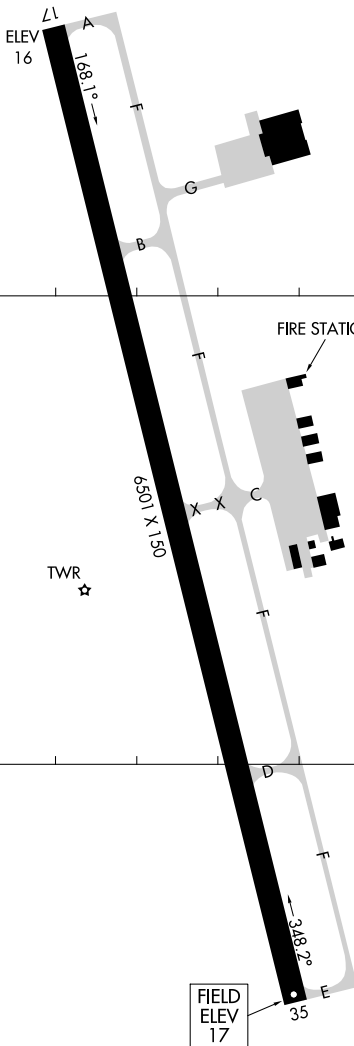

23222

AIRPORT DIAGRAM

AL-5404 (FAA)

TRENT LOTT INTL (PQL)
PASCAGOULA, MISSISSIPPI

ATIS
 135.175
 TRENT LOTT TOWER ★
 118.575
 GND CON
 121.725
 CLNC DEL
 121.725

30°28.0'N

30°27.5'N

88°32.0'W

88°31.5'W

RWY 17-35
 PCN 57 F/C/X/T
 D-196, 2D-315, 2D/2D2-753

CAUTION: BE ALERT TO RUNWAY CROSSING CLEARANCES.
 READBACK OF ALL RUNWAY HOLDING INSTRUCTIONS IS REQUIRED.

SC-4, 05 SEP 2024 to 03 OCT 2024

SC-4, 05 SEP 2024 to 03 OCT 2024

AIRPORT DIAGRAM

23222

PASCAGOULA, MISSISSIPPI
TRENT LOTT INTL (PQL)