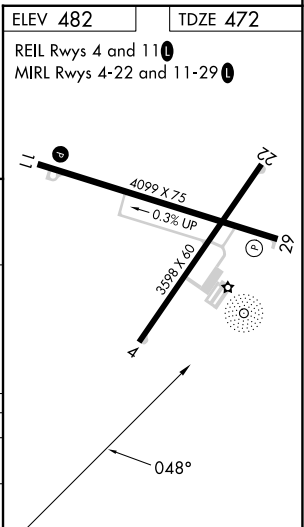

NDB OLY 272	APP CRS 048°	Rwy Idg TDZE Apt Elev	3598 472 482
-----------------------	------------------------	-----------------------------	---

NDB RWY 4

OLNEY-NOBLE (OLY)

⚠ Rwy 4 helicopter visibility reduction below 3/4 SM NA. When local altimeter setting not received, use Evansville Rgnl altimeter setting and increase all MDA 140 feet and increase S-4 Cat C and D and Circling Cat C visibility 3/8 mile and Circling Cat D visibility 1/2 mile.

MISSED APPROACH: Climbing right turn to 2400 in OLY NDB holding pattern.

AWOS-3 119.275	KANSAS CITY CENTER 124.3 269.15	UNICOM 123.0 (CTAF) 0
--------------------------	---	---------------------------------

CATEGORY	A	B	C	D
S-4	1040-1	568 (600-1)	1040-1 5/8	568 (600-1%)
C CIRCLING	1040-1	558 (600-1)	1040-1 5/8 558 (600-1%)	1180-2 1/4 698 (700-2 1/4)

EC-3, 05 SEP 2024 to 03 OCT 2024

EC-3, 05 SEP 2024 to 03 OCT 2024