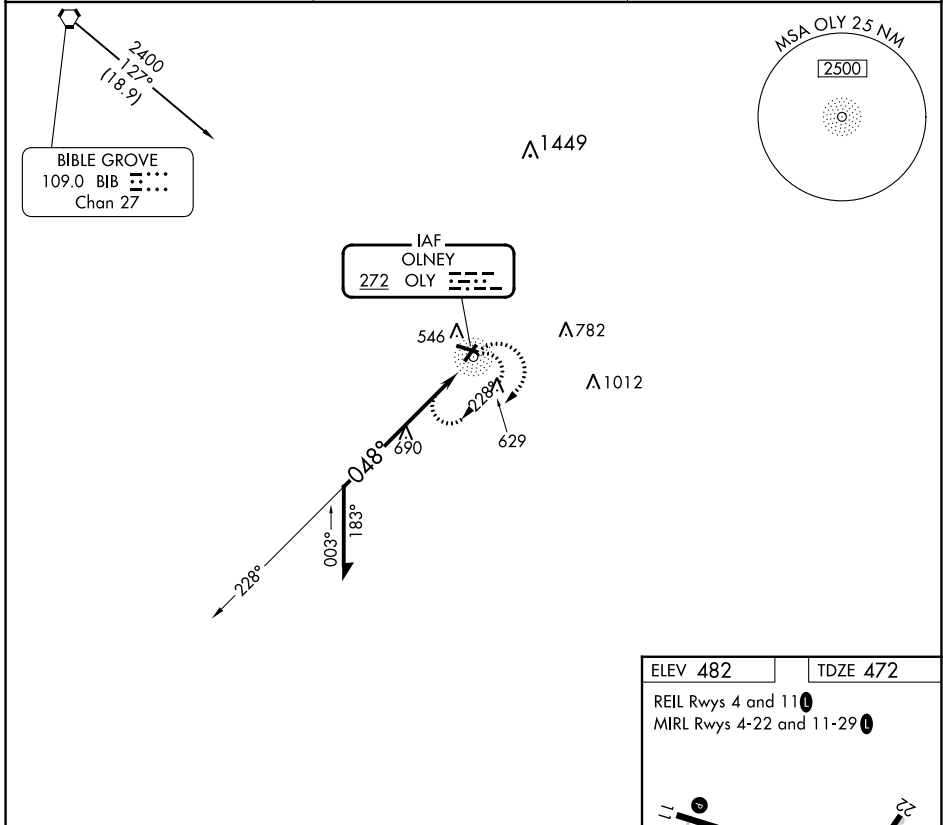

NDB OLY 272	APP CRS 048°	Rwy Idg TDZE Apt Elev	3598 472 482
-----------------------	------------------------	-----------------------------	---

NDB RWY 4

OLNEY-NOBLE (OLY)

⚠ Rwy 4 helicopter visibility reduction below 3/4 SM NA. When local altimeter setting not received, use Evansville Rgnl altimeter setting and increase all MDA 140 feet and increase S-4 Cat C and D and Circling Cat C visibility 3/8 mile and Circling Cat D visibility 1/2 mile.

MISSED APPROACH: Climbing right turn to 2400 in OLY NDB holding pattern.

AWOS-3 119.275	KANSAS CITY CENTER 124.3 269.15	UNICOM 123.0 (CTAF) 0
--------------------------	---	---------------------------------

CATEGORY	A	B	C	D
S-4	1040-1	568 (600-1)	1040-1 5/8	568 (600-1%)
C CIRCLING	1040-1	558 (600-1)	1040-1 5/8 558 (600-1%)	1180-2 1/4 698 (700-2 1/4)

EC-3, 05 SEP 2024 to 03 OCT 2024

EC-3, 05 SEP 2024 to 03 OCT 2024