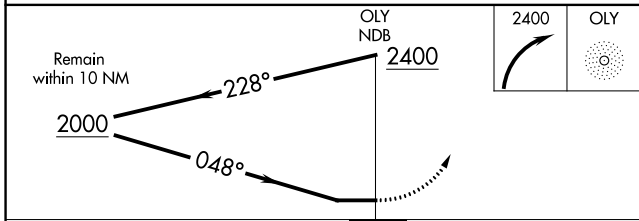

NDB OLY 272	APP CRS 048°	Rwy Idg TDZE Apt Elev	3598 472 482
-----------------------	------------------------	-----------------------------	---

NDB RWY 4

OLNEY-NOBLE (OLY)

⚠ Rwy 4 helicopter visibility reduction below 3/4 SM NA. When local altimeter setting not received, use Evansville Rgnl altimeter setting and increase all MDA 140 feet and increase S-4 Cat C and D and Circling Cat C visibility 3/8 mile and Circling Cat D visibility 1/2 mile.

MISSED APPROACH: Climbing right turn to 2400 in OLY NDB holding pattern.

AWOS-3 119.275	KANSAS CITY CENTER 124.3 269.15	UNICOM 123.0 (CTAF) 0
--------------------------	---	---------------------------------

CATEGORY	A	B	C	D
S-4	1040-1	568 (600-1)	1040-1 5/8	568 (600-1%)
C CIRCLING	1040-1	558 (600-1)	1040-1 5/8 558 (600-1%)	1180-2 1/4 698 (700-2 1/4)

EC-3, 05 SEP 2024 to 03 OCT 2024

EC-3, 05 SEP 2024 to 03 OCT 2024