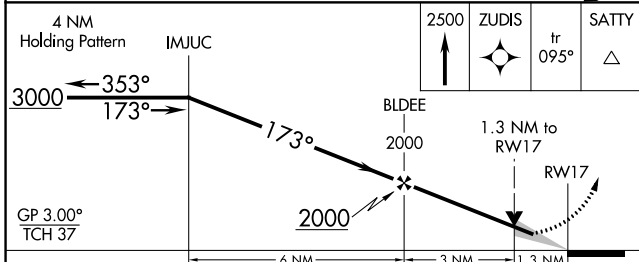

WAAS CH 63230 W17A	APP CRS 173°	Rwy Idg TDZE Apt Elev	5501 592 592
--	------------------------	-----------------------------	---

RNAV (GPS) RWY 17

MC GREGOR EXEC (PWG)

RNP APCH - GPS.

ASR Baro-VNAV NA when using Waco Rgnl altimeter setting. For uncompensated Baro-VNAV systems, LNAV/VNAV NA below -20°C or above 54°C. When local altimeter setting not received, use Waco Rgnl altimeter setting and increase LPV DA to 873 feet and all visibilities 1/8 SM; increase LNAV/VNAV DA to 873 feet and all visibilities 1/8 SM; increase all MDAs 40 feet and Circling visibility Cat C 1/8 SM.

MISSED APPROACH:
Climb to 2500 direct ZUDIS and on track 095° to SATTY and hold.

AWOS-3PT 135.525	WACO APP CON ★ 127.65 352.0	GCO 121.725	UNICOM 123.05 (CTAF) 0
----------------------------	---------------------------------------	-----------------------	---