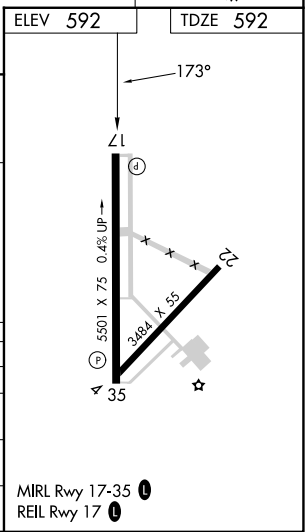

WAAS CH 63230 W17A	APP CRS 173°	Rwy Idg TDZE Apt Elev	5501 592 592
--	------------------------	-----------------------------	---

RNAV (GPS) RWY 17

MC GREGOR EXEC (PWG)

RNP APCH - GPS.

ASR Baro-VNAV NA when using Waco Rgnl altimeter setting. For uncompensated Baro-VNAV systems, LNAV/VNAV NA below -20°C or above 54°C. When local altimeter setting not received, use Waco Rgnl altimeter setting and increase LPV DA to 873 feet and all visibilities 1/8 SM; increase LNAV/VNAV DA to 873 feet and all visibilities 1/8 SM; increase all MDAs 40 feet and Circling visibility Cat C 1/8 SM.

MISSED APPROACH:
Climb to 2500 direct ZUDIS and on track 095° to SATTY and hold.

AWOS-3PT 135.525	WACO APP CON ★ 127.65 352.0	GCO 121.725	UNICOM 123.05 (CTAF) 0
----------------------------	---------------------------------------	-----------------------	---

CATEGORY	A	B	C	D
LPV DA	842-3/4	250 (300-3/4)		NA
LNAV/VNAV DA	842-3/4	250 (300-3/4)		NA
LNAV MDA	1040-1	448 (500-1)	1040-1 3/8 448 (500-1 3/8)	NA
CIRCLING	1040-1 448 (500-1)	1060-1 468 (500-1)	1300-2 708 (800-2)	NA