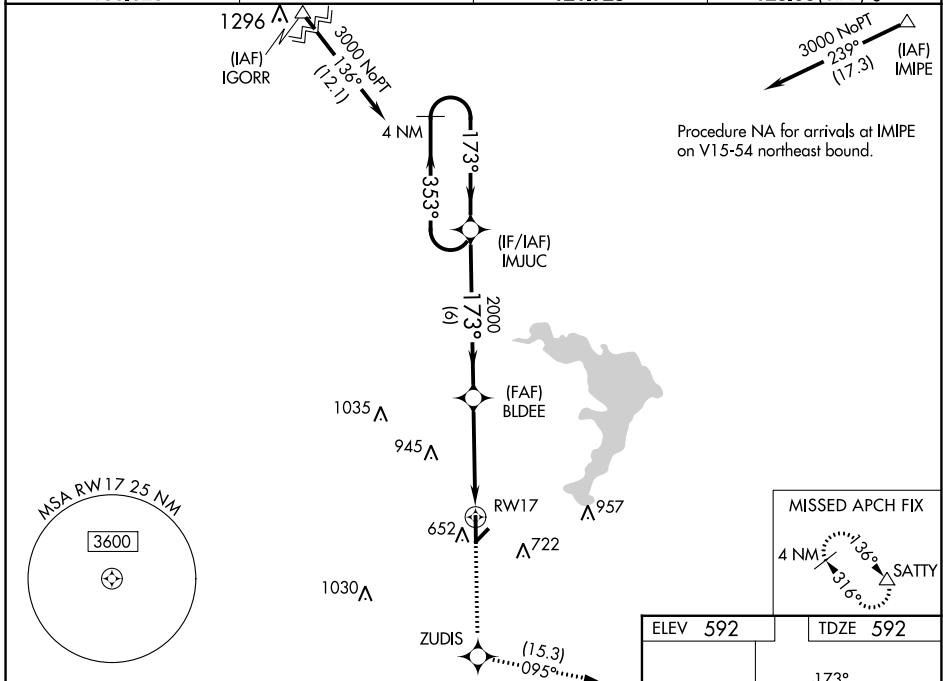

WAAS CH 63230 W17A	APP CRS 173°	Rwy Idg TDZE Apt Elev	5501 592 592
--	------------------------	-----------------------------	---

RNAV (GPS) RWY 17

MC GREGOR EXEC (PWG)

RNP APCH - GPS.

ASR Baro-VNAV NA when using Waco Rgnl altimeter setting. For uncompensated Baro-VNAV systems, LNAV/VNAV NA below -20°C or above 54°C. When local altimeter setting not received, use Waco Rgnl altimeter setting and increase LPV DA to 873 feet and all visibilities 1/8 SM; increase LNAV/VNAV DA to 873 feet and all visibilities 1/8 SM; increase all MDAs 40 feet and Circling visibility Cat C 1/8 SM.

MISSED APPROACH:
Climb to 2500 direct ZUDIS and on track 095° to SATTY and hold.

AWOS-3PT 135.525	WACO APP CON ★ 127.65 352.0	GCO 121.725	UNICOM 123.05 (CTAF) 0
----------------------------	---------------------------------------	-----------------------	---

CATEGORY	A	B	C	D
LPV DA	842-3/4	250 (300-3/4)		NA
LNAV/VNAV DA	842-3/4	250 (300-3/4)		NA
LNAV MDA	1040-1	448 (500-1)	1040-1 3/8 448 (500-1 3/8)	NA
CIRCLING	1040-1 448 (500-1)	1060-1 468 (500-1)	1300-2 708 (800-2)	NA

SC-3, 05 SEP 2024 to 03 OCT 2024

SC-3, 05 SEP 2024 to 03 OCT 2024